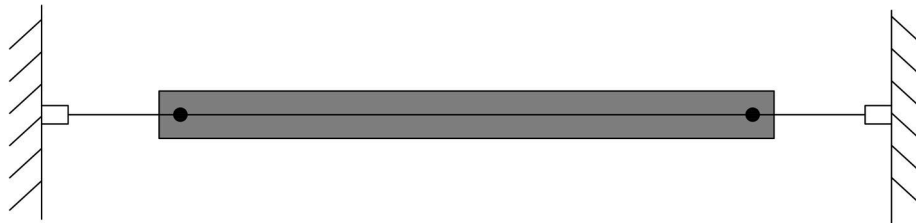

**CODE:**

Example:  
CODE: BB-L108-GL-L1-H1-W1-CR8-K27-DIM-WH-SS

BB-L108-GL-L1-H1-  
W1-CR8-K27-DIM-  
WH-SS

**9 INSTALLATION OPTIONS:**

**-SS** separate standard suspension mount

**-CCW** catenary cable mounting wall system