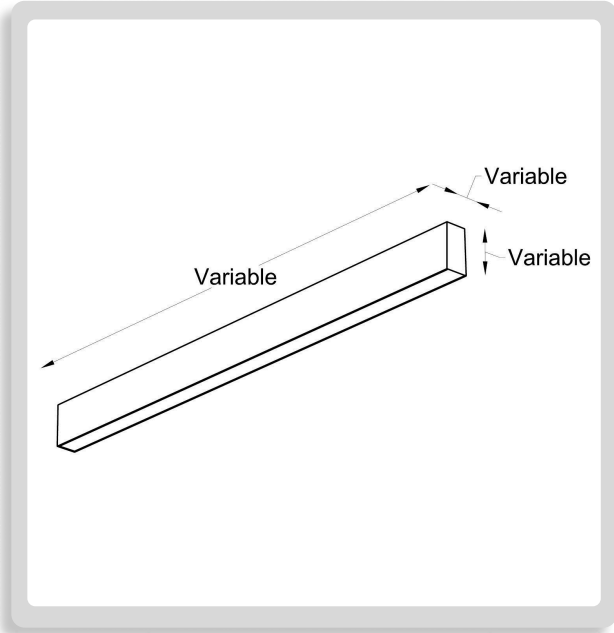

PROJECT NAME: \_\_\_\_\_

**HOW TO ORDER:**

**CODE:**

Example:  
CODE: BB-L108-GL-L1-H1-W1-CR8-K27-DIM-WH-SS

BB-L108-GL-L1-H1-  
W1-CR8-K27-DIM-  
WH-SS

**1 PROFILE LENGTH:**

- L1 L: 24" (61 cm)
- L2 L: 36" (91.4 cm)
- L3 L: 42" (106.7 cm)
- L4 L: 48" (122 cm)
- L5 L: 56" (142.2 cm)
- L6 L: 60" (152.4 cm)
- L7 L: 72" (182.9 cm)
- L8 L: 78" (198.1 cm)
- L9 L: 84" (213.3 cm)
- L10 L: 96" (243.8 cm)
- L11 L: 120" (304.8 cm)
- CUS\* Custom on request\*