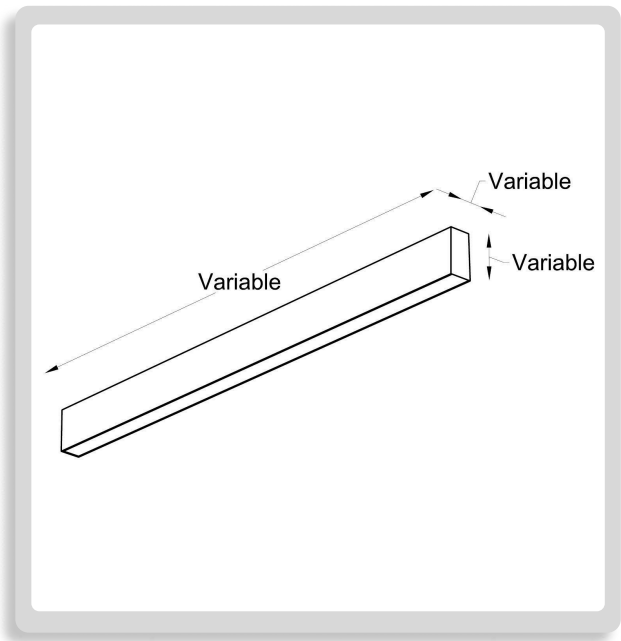

FIXTURE TYPE: _____

PROJECT NAME: _____

HOW TO ORDER: CODE:

Example:
CODE: BB-L108-GL-L1-H1-W1-CR8-K27-DIM-WH-SS

BB-L108-GL-L1-H1-W1-CR8-K27-DIM-WH-SS

5 SPECIFY CCT:

- -K27 2700K
- -K30 3000K
- -K35 3500K
- -K40 4000K
- -RGB RGB
- -RGBW RGBW

6 DIMMING OPTIONS:

- -NON NON-Dimmable
- -DIM 0-10V
- -CAS Casambi
- -LUT Lutron

7 FINISH OPTIONS:

- -WH White (RAL 9010)
- -GR Green (RAL 6010)
- -CO Corten (RAL 8023)
- -LGR Light Grey (RAL 7047)
- -DGR Dark Grey (RAL 7021)
- -BL Black (RAL 9005)
- -BW Black+ Brown wood Painted detail
- -LW Black+ Light wood Painted detail
- -DW Black+ Dark wood Painted detail
- -CUS Custom on request*

8 LIGHT SOURCE OUTPUT:

LED / 15W / 2,166 lm	for 24" (61 cm) model
LED / 25W / 3,250 lm	for 36" (91.4 cm) model
LED / 45W / 3,735 lm	for 42" (106.7 cm) model
LED / 52W / 4,333 lm	for 48" (122 cm) model
LED / 60W / 4,980 lm	for 56" (142.2 cm) model
LED / 65W / 5,416 lm	for 60" (152.4 cm) model
LED / 78W / 6,500 lm	for 72" (182.9 cm) model
LED / 83W / 6,889 lm	for 78" (198.1 cm) model
LED / 90W / 7,470 lm	for 84" (213.3 cm) model
LED / 104W / 8,666 lm	for 96" (243.8 cm) model
LED / 128W / 10,624 lm	for 120" (304.8 cm) model

THINK BOLLARD - THINK BULLARD

sales@gordonbullard.com
www.bullardbollards.com
1-877-964-4646

991 South Gull Lake Dr
Richland, MI 49083
USA