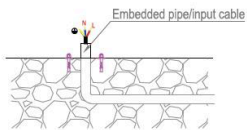

991 South Gull Lake Dr
Richland, MI 49083
USA

FIXTURE TYPE: _____

PROJECT NAME: _____

INSTALLATION INSTRUCTIONS:

1)

Drill the hole and install the expansion bolts.

2)

Install the mounting base with bolts.

3)

Connect the power supply cable to the lamp with a waterproof (IP68) connector and install the mounting base in.

4)

Install the lamps in mounting base.

THINK BOLLARD - THINK BULLARD

sales@gordonbullard.com
www.bullardbollards.com
1-877-964-4646