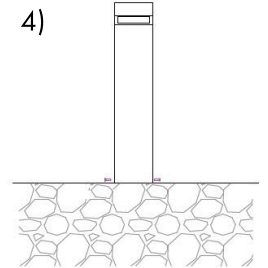

Install the lamps in mounting base.

THINK BOLLARD - THINK BULLARD

sales@gordonbullard.com
www.bullardbollards.com
1-877-964-4646

991 South Gull Lake Dr
Richland, MI 49083
USA