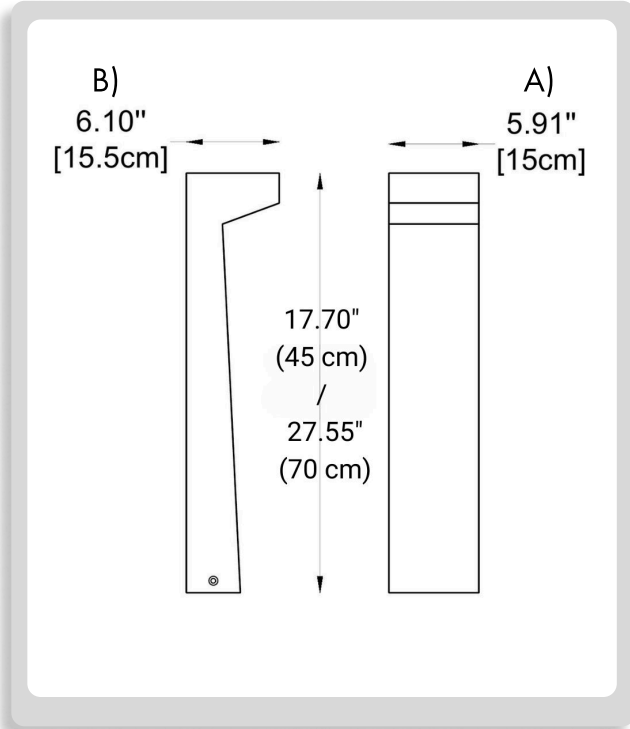

USA

FIXTURE TYPE: _____

PROJECT NAME: _____

HOW TO ORDER:

CODE:

Example:
CODE: BB-1036-BL-H45-B24-K30-C80-DIM

BB-1036-BL-H45-
B24-K30-C80-DIM

1 DIMENSIONS:

A) Length - L: 5.91" (15 cm)
B) Width - W: 6.10" (15.5 cm)

2 HEIGHT:

-H45 H: 17.7" (45 cm)
-H70 H: 27.55" (70 cm)

3 LIGHT SOURCE:

LED / 10W / 650 lm

4 BEAM ANGLE:

-B24 24°
-B36 36°
-B45 45°

5 CCT: