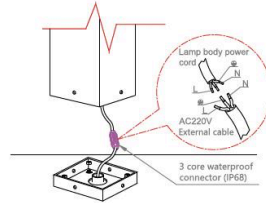

A) Length - L: 5.91" (15 cm)
B) Width - W: 6.10" (15.5 cm)

2 HEIGHT:

-H45 H: 17.7" (45 cm)
-H70 H: 27.55" (70 cm)

3 LIGHT SOURCE:

LED / 10W / 650 lm

4 BEAM ANGLE:

-B24 24°
-B36 36°
-B45 45°

5 CCT:

991 South Gull Lake Dr
Richland, MI 49083
USA

FIXTURE TYPE: _____

PROJECT NAME: _____

INSTALLATION INSTRUCTIONS:

1)

Drill the hole and install the expansion bolts.

2)

Install the mounting base with bolts.

3)

Connect the power supply cable to the lamp with a waterproof (IP68) connector and install the mounting base in.

4)

Install the lamps in mounting base.

THINK BOLLARD - THINK BULLARD

sales@gordonbullard.com
www.bullardbollards.com
1-877-964-4646