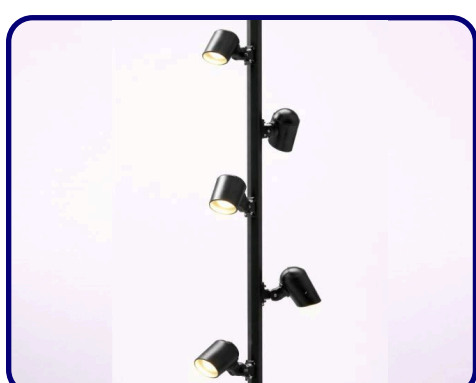

GENERAL INFORMATION:

THE CRANE by Bullard Outdoor blends architectural presence with dependable outdoor performance. Defined by a tall, minimal pole and adjustable cylindrical spotlight heads, its clean, utilitarian design is ideal for parking areas, plazas, pathways, and large-scale architectural exteriors. The multi-head configuration allows for targeted illumination across wide outdoor spaces.

Constructed from die-cast aluminum with a durable powder-coated finish, THE CRANE is engineered for long-term outdoor use with excellent corrosion resistance. It features efficient LED lighting delivering controlled, focused light with a CRI of 80. Designed to operate on 110–277V, it offers reliable protection with an IP65 weather rating and IK07 impact resistance. Available in sanded black and dark gray finishes.

FIXTURE TYPE:

Park And Garden Pole Luminaires

LIGHTING

LED **LED**

VOLTAGE:

110-277V

MATERIAL:

Die-casting aluminum finishing

Pole Diameter - Ø: 1.57" (4 cm)
Height - H: 59.1" (150 cm)

LIGHT SOURCE:

LED /25.8 W / 120 mA / 2202 lm / 110-277V

CODE -BOBSC0469

DIMENSIONS:

Pole Diameter - Ø: 1.57" (4 cm)
Height - H: 59.1" (150 cm)

LIGHT SOURCE: