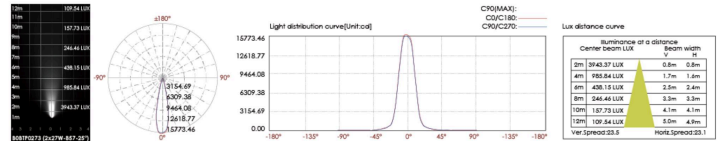

8 PHOTOMETRIC INFO:

sales@gordonbullard.com
www.bullardoutdoor.com
1-877-964-4646

991 South Gull Lake Dr
Richland, MI 49083
USA