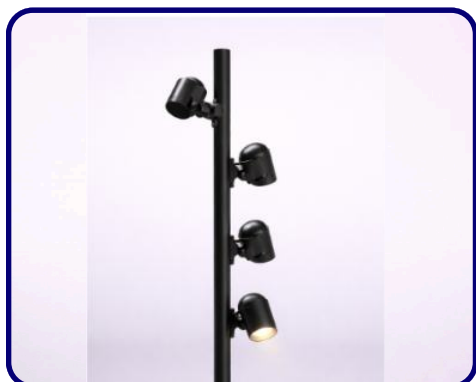

-BOBSC0469