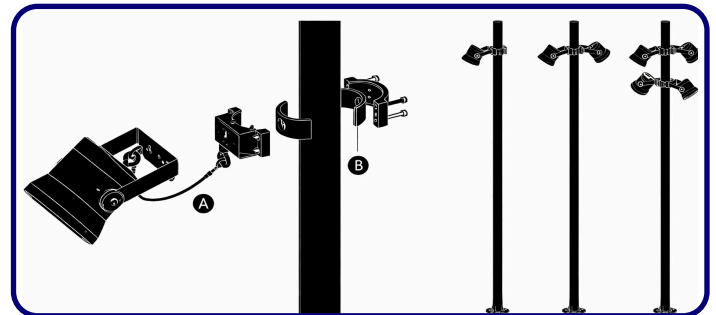

GENERAL INFORMATION:

THE CRANE by Bullard Outdoor blends architectural presence with dependable outdoor performance. Defined by a tall, minimal pole and adjustable cylindrical spotlight heads, its clean, utilitarian design is ideal for parking areas, plazas, pathways, and large-scale architectural exteriors. The multi-head configuration allows for targeted illumination across wide outdoor spaces.

Constructed from die-cast aluminum with a durable powder-coated finish, THE CRANE is engineered for long-term outdoor use with excellent corrosion resistance. It features efficient LED lighting delivering controlled, focused light with a CRI of 80. Designed to operate on 110–277V, it offers reliable protection with an IP65 weather rating and IK07 impact resistance. Available in sanded black and dark gray finishes.

Pole Diameter - Ø: 1.57" (4 cm)
Height - H: 59.1" (150 cm)

LIGHT SOURCE:

LED /25.8 W / 120 mA / 2202 lm / 110-277V

CODE -BOBSC0469

DIMENSIONS:

Pole Diameter - Ø: 1.57" (4 cm)
Height - H: 59.1" (150 cm)

LIGHT SOURCE:

- 5 BEAM**
- B15 15°
 - B24 24°
 - B45 45°
 - B60 60°

6 ACCESSORIES

-A1 One side - BO-RP001-KPG-BL

-A2 Two sides - BO-RP002-KPG-BL

- 1 Compatible with all brands and models.
- 2 Safety hook(s) included (see A of image 1)
- 3 Two sizes of rubber gaskets included (see B of image 1) which can be selected based on the diameter of the installing pole. Please refer to the manual for details.
- 4 All stainless steel 304# screws