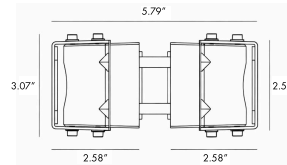

Pole Diameter - Ø: 1.57" (4 cm)
Height - H: 59.1" (150 cm)

LIGHT SOURCE:

LED /25.8 W / 120 mA / 2202 lm / 110-277V

CODE -BOBSC0469

DIMENSIONS:

Pole Diameter - Ø: 1.57" (4 cm)
Height - H: 59.1" (150 cm)

LIGHT SOURCE:

LED /34.4 W / 160 mA / 2936 lm / 110-277V

CODE -BOBSC0569

DIMENSIONS:

Pole Diameter - Ø: 2.36" (6 cm)
Height - H: 118.11" (300 cm)

LIGHT SOURCE:

LED /100 W / 445 mA / 9150 lm / 110-277V

2 CCT OPTIONS:

-K30 3000K
-CUS Custom on request*

991 South Gull Lake Dr
Richland, MI 49083
USA

FIXTURE TYPE: _____

PROJECT NAME: _____

NOTES:

HOW TO ORDER:

CODE:

Example:
CODE: BB-ST-KPG-PL-BOBSC0369-K30-KAP7037-DIM-B15-A1-IB

BB-ST-KPG-PL-
BOBSC0369-K30-
KAP7037-DIM-B15-A1-IB

- 5 BEAM**
- B15 15°
 - B24 24°
 - B45 45°
 - B60 60°

6 ACCESSORIES

-A1 One side - BO-RP001-KPG-BL

-A2 Two sides - BO-RP002-KPG-BL

- 1 Compatible with all brands and models.
- 2 Safety hook(s) included (see A of image 1)
- 3 Two sizes of rubber gaskets included (see B of image 1) which can be selected based on the diameter of the installing pole. Please refer to the manual for details.
- 4 All stainless steel 304# screws