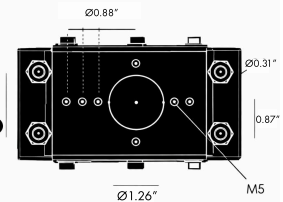

Pole Diameter - Ø: 1.57" (4 cm)
Height - H: 59.1" (150 cm)

LIGHT SOURCE:

LED /25.8 W / 120 mA / 2202 lm / 110-277V

CODE -BOBSC0469

DIMENSIONS:

Pole Diameter - Ø: 1.57" (4 cm)
Height - H: 59.1" (150 cm)

LIGHT SOURCE:

LED /34.4 W / 160 mA / 2936 lm / 110-277V

CODE -BOBSC0569

DIMENSIONS:

Pole Diameter - Ø: 2.36" (6 cm)
Height - H: 118.11" (300 cm)

LIGHT SOURCE:

LED /100 W / 445 mA / 9150 lm / 110-277V

2 CCT OPTIONS:

-K30 3000K
-CUS Custom on request*

- 5 BEAM**
- B15 15°
 - B24 24°
 - B45 45°
 - B60 60°

6 ACCESSORIES

-A1 One side - BO-RP001-KPG-BL

-A2 Two sides - BO-RP002-KPG-BL

- 1 Compatible with all brands and models.
- 2 Safety hook(s) included (see A of image 1)
- 3 Two sizes of rubber gaskets included (see B of image 1) which can be selected based on the diameter of the installing pole. Please refer to the manual for details.
- 4 All stainless steel 304# screws