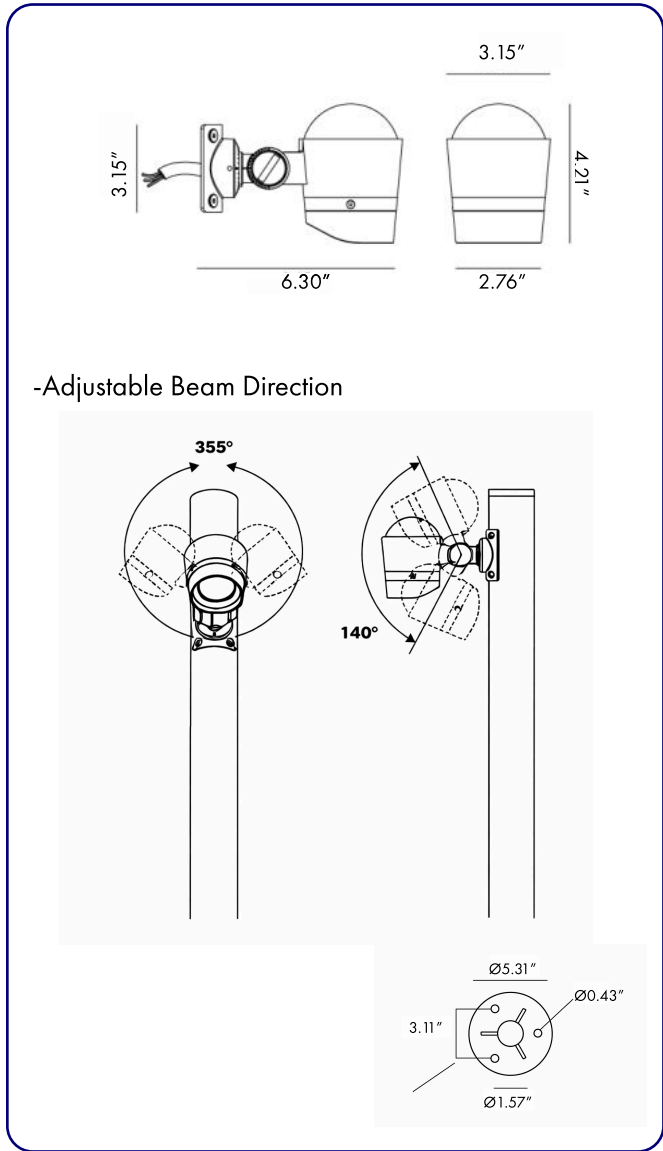

FIXTURE TYPE: _____

PROJECT NAME: _____

NOTES:

HOW TO ORDER:

CODE:

Example:
CODE: BB-ST-KPG-PL-BOBSC0369-K30-KAP7037-DIM-B15-A1-IB

BB-ST-KPG-PL-
BOBSC0369-K30-
KAP7037-DIM-B15-A1-IB

1. **5 BEAM**
2. -B15 15°
   - -B24 24°
   - -B45 45°
   - -B60 60°

6 ACCESSORIES

-A1 One side - BO-RP001-KPG-BL

-A2 Two sides - BO-RP002-KPG-BL