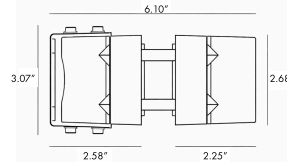

6 ACCESSORIES

-A1 One side - BO-RP001-KPG-BL