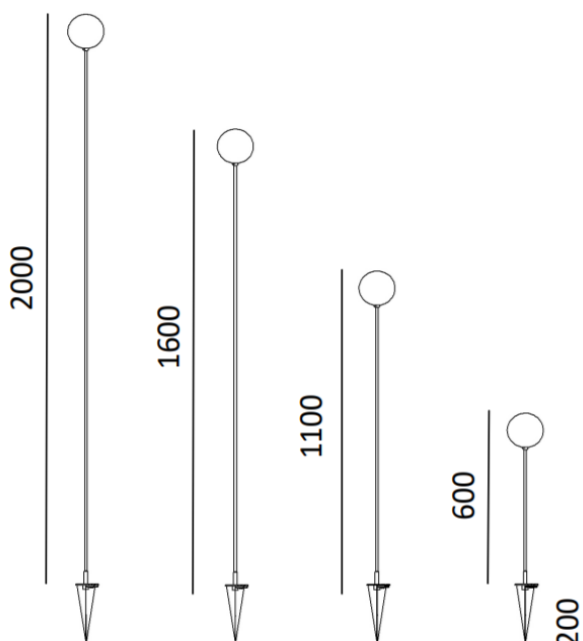

### MODEL:

Code	SOP3AH1 - 600 mm/ 200 mm spike SOP3AH2 - 1100 mm/ 200 mm spike SOP3AH3 - 1600 mm/ 200 mm spike SOP3AH4 - 2000 mm/ 200 mm spike
Product family	Outdoor Lighting

### TECHNICAL DETAILS:

Installation	into the ground with the supplied spike
Class	III
Power	1,6 W
Luminous flux	200 lm
LED color	3000K
Optics	360°
Resistance to breakage	IK 07
Protection degree	IP 65
Weight	1,5-2-2,5-3 kg
Electric connection	12 V
Material	stainless steel
Driver	not included
Cables	wired with 3 mt
Diffuser	Frosted glass diffuser

### PRODUCT'S DESCRIPTION:

Wired with external cable L= 3 mt.  
Fixing to the ground with the spike included.  
4 heights : 60, 110, 160 e 200 cm.  
Remote driver not included.

### TECHNICAL DETAILS:

Installation	into the ground with the supplied spike
Class	III
Power	1,6 W
Luminous flux	200 lm
LED color	3000K
Optics	360°
Resistance to breakage	IK 07
Protection degree	IP 65
Weight	1,5-2-2,5-3 kg
Electric connection	12 V
Material	stainless steel
Driver	not included
Cables	wired with 3 mt
Diffuser	Colored glass diffuser
Diffuser colors :	Amber, Green and Fumé