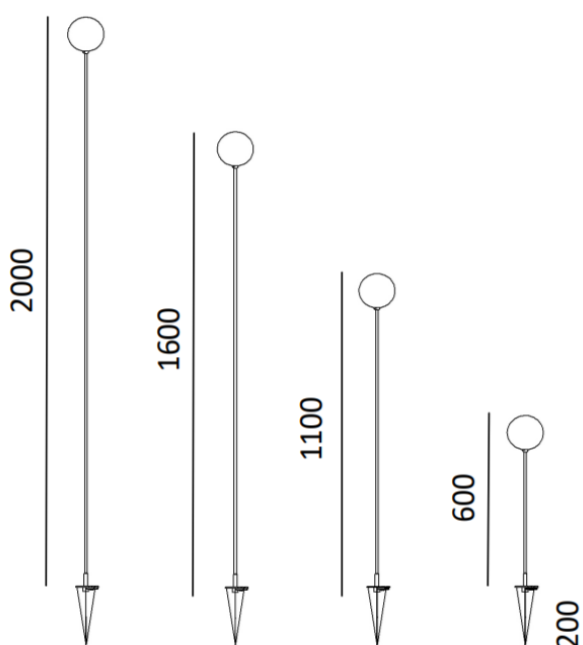

MODEL:

Code	SOP3BH1 - 600 mm/ 200 mm spike SOP3BH2 - 1100 mm/ 200 mm spike SOP3BH3 - 1600 mm/ 200 mm spike SOP3BH4 - 2000 mm/ 200 mm spike
Product family	Outdoor Lighting

TECHNICAL DETAILS:

Installation	into the ground with the supplied spike
Class	III
Power	1,6 W
Luminous flux	200 lm
LED color	3000K
Optics	360°
Resistance to breakage	IK 07
Protection degree	IP 65
Weight	1,5-2-2,5-3 kg
Electric connection	12 V
Material	stainless steel
Driver	not included
Cables	wired with 3 mt
Diffuser	Colored glass diffuser
Diffuser colors :	Amber, Green and Fumé

PRODUCT'S DESCRIPTION:

Wired with external cable L= 3 mt.
Fixing to the ground with the spike included.
4 heights : 60, 110, 160 e 200 cm.
Remote driver not included.