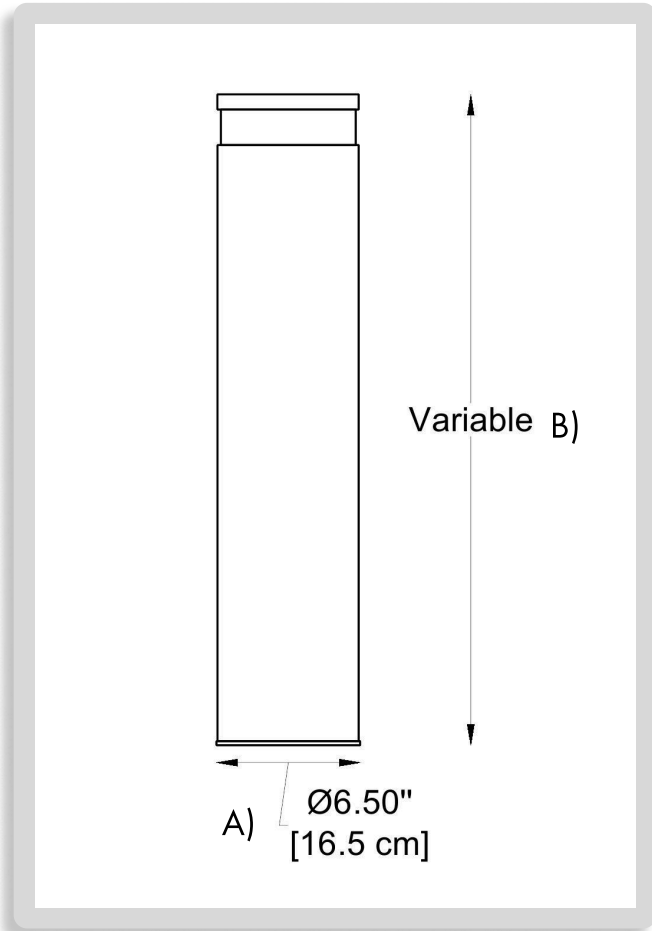

FIXTURE TYPE: _____

PROJECT NAME: _____

NOTES:

HOW TO ORDER:

CODE:

Example:
CODE: BB-TNDF-BL-M-L1-30K-LD1-DIM-AG

BB-TNDF-BL-M-L1-30K-LD1-DIM-AG

1 MODELS:

-M
A) Diameter - $\varnothing$: 6.50" (16.5 cm)
B) Height - H: 29.45" (74.8 cm)

-L
A) Diameter - $\varnothing$: 6.50" (16.5 cm)
B) Height - H: 41.26" (104.8 cm)

2 LIGHT SOURCE:

-L1 LED / 20W / 1980 lm / 110-277V / CRI 90
-L2 LED / 23.7W / 3430 lm / 110-277V / CRI 90
-L3 LED / 31.3W / 4250 lm / 110-277V / CRI 90

3 CCT:

-K30 3000K
-K40 4000K

4 LIGHT DISTRIBUTION:

-LD1 180°
-LD2 360°

5 DIMMING OPTIONS:

-NON NON-Dimmable
-DIM 0-10V
-CAS Casambi
-LUT Lutron
-DL DALI

6 FINISH OPTIONS:

-AG Anthracite grey (matt) ● **-BR** Bronze ●
-LG Light grey (matt) ● **-AGM** Antique grey (matt) ●
-WM White matt ● **-BM** Blue matt ●
-BM Black matt ● **-SM** Sand matt ●
-CM Corten matt ● **-GM** Green matt ●

sales@gordonbullard.com
www.bullardbollards.com
1-877-964-4646

991 South Gull Lake Dr
Richland, MI 49083
USA