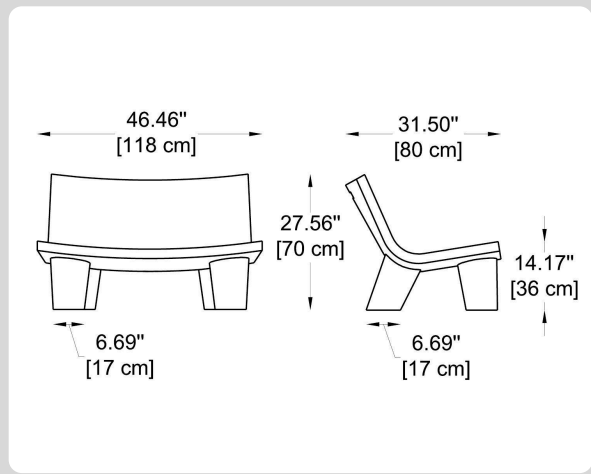

**BULLARD
BOLLARDS**
Think Bollard Think Bullard

LOW LITA LOVE ANNIVERSARY (NON-ILLUMINATED FURNITURE)

FIXTURE TYPE: _____

PROJECT NAME: _____

NOTES:

HOW TO ORDER:

CODE:

**Example:
CODE: BB-LWA128-SD-CW**

FIXTURE TYPE:

Non-Illuminated Furniture / Low sofa

MATERIAL:

Polyethylene

DIMENSIONS:

L: 31.50" (80 cm) x H: 27.56" (70 cm) x W: 46.46" (118 cm)

FINISH OPTION:

Arabescato