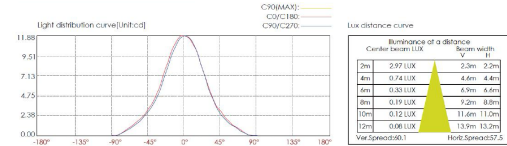

BB-TM-KPG-IL-D2YBR0134-K30-DIM-

5 ACCESSORIES:

SLEEVE (OPTION 1)

SLEEVE (OPTION 2)

-A04 -Ø: 1.50"
-A05 -Ø: 1.77"

-183# -Ø: 1.50"
-182# -Ø: 1.77"

6 PHOTOMETRIC INFO:

sales@gordonbullard.com
www.bullardbollards.com
1-877-964-4646