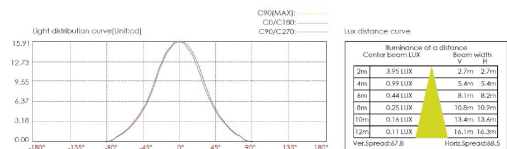

BB-TM-KPG-IL-D2YBR0134-K30-DIM-

5 ACCESSORIES:

SLEEVE (OPTION 1)

SLEEVE (OPTION 2)

-A04 -Ø: 1.50"
-A05 -Ø: 1.77"

-183# -Ø: 1.50"
-182# -Ø: 1.77"

6 PHOTOMETRIC INFO:

sales@gordonbullard.com
www.bullardbollards.com
1-877-964-4646