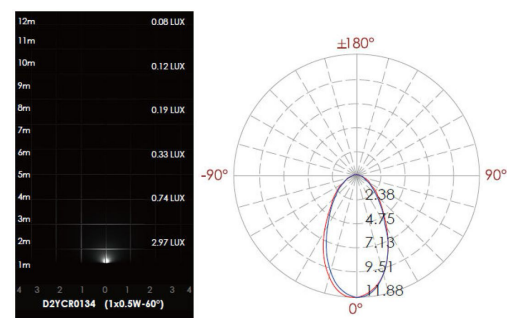

CODE -D2YBR0134

DIMENSIONS:

Diameter - Ø: 1.50" (3.8 cm)
Height - H: 2.52" (6.4 cm)

LIGHT SOURCE:

LED / 1 x 0.5W / 26 mA / 31 lm / IK 03 / 110-277V

CODE -D2YCR0134

DIMENSIONS:

Diameter - Ø: 1.77" (4.5 cm)
Height - H: 2.56" (6.5 cm)

BB-TM-KPG-IL-D2YBR0134-K30-DIM-

5 ACCESSORIES:

SLEEVE (OPTION 1)

SLEEVE (OPTION 2)

-A04 -Ø: 1.50"
-A05 -Ø: 1.77"

-183# -Ø: 1.50"
-182# -Ø: 1.77"

6 PHOTOMETRIC INFO:

sales@gordonbullard.com
www.bullardbollards.com
1-877-964-4646