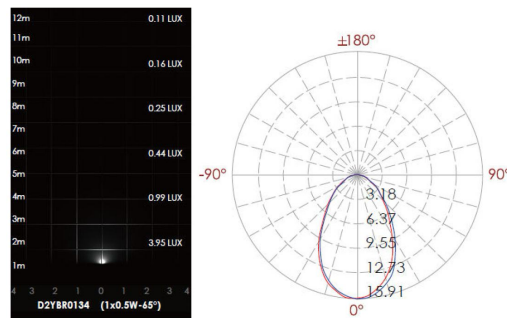

CODE -D2YBR0134

DIMENSIONS:

Diameter - Ø: 1.50" (3.8 cm)
Height - H: 2.52" (6.4 cm)

LIGHT SOURCE:

LED / 1 x 0.5W / 26 mA / 31 lm / IK 03 / 110-277V

CODE -D2YCR0134

DIMENSIONS:

Diameter - Ø: 1.77" (4.5 cm)
Height - H: 2.56" (6.5 cm)

BB-TM-KPG-IL-D2YBR0134-K30-DIM-

5 ACCESSORIES:

SLEEVE (OPTION 1)

SLEEVE (OPTION 2)

-A04 -Ø: 1.50"
-A05 -Ø: 1.77"

-183# -Ø: 1.50"
-182# -Ø: 1.77"

6 PHOTOMETRIC INFO:

sales@gordonbullard.com
www.bullardbollards.com
1-877-964-4646