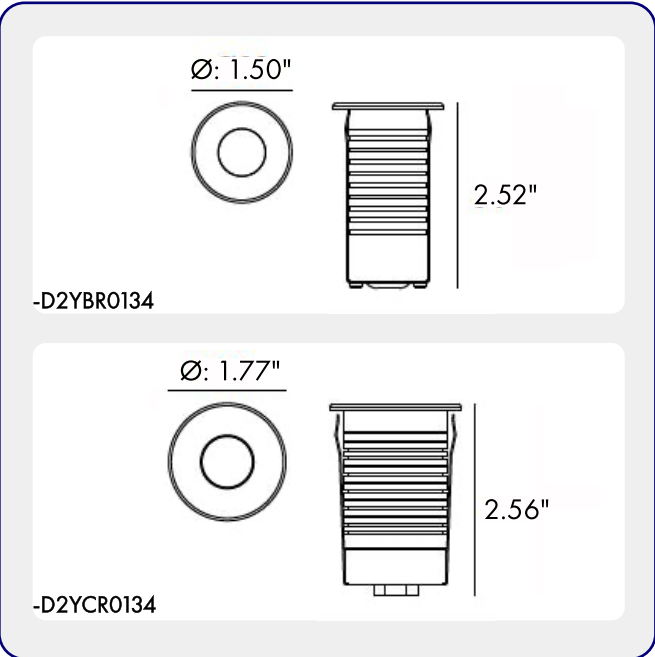

FIXTURE TYPE: _____

PROJECT NAME: _____

NOTES: