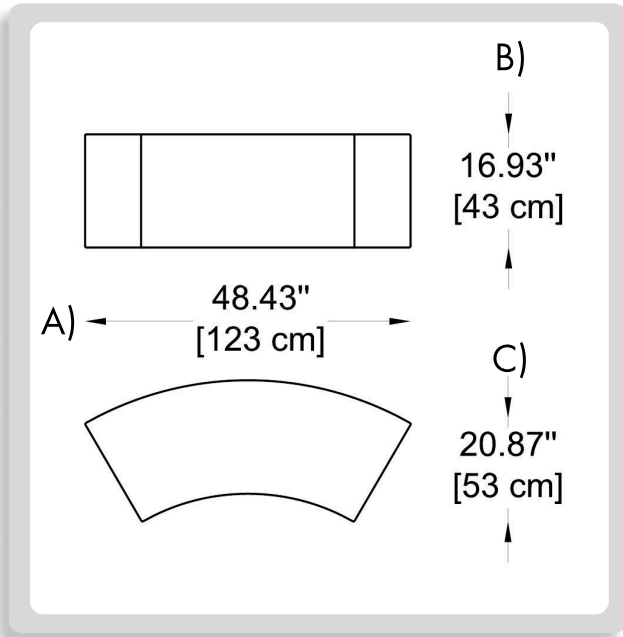

FIXTURE TYPE: _____

PROJECT NAME: _____

NOTES:

HOW TO ORDER:

CODE:

**Example:
CODE: BB-SN120-SD**

BB-SN120-SD

1 DIMENSIONS:

A) Length - L: 48,43" (123 cm)
B) Height - H: 16,93" (43 cm)
C) Width - W: 20,87" (53 cm)

2 LIGHT SOURCE:

E26 / 2 x max. 10W / 110-277V

3 FINISH OPTION:

Light white ☐

4 WIRING:

Black cable (Length: 10 ft)

5 WEIGHT:

24,25 lb

THINK BOLLARD - THINK BULLARD

sales@gordonbullard.com
www.bullardbollards.com
1-877-964-4646

991 South Gull Lake Dr
Richland, MI 49083
USA