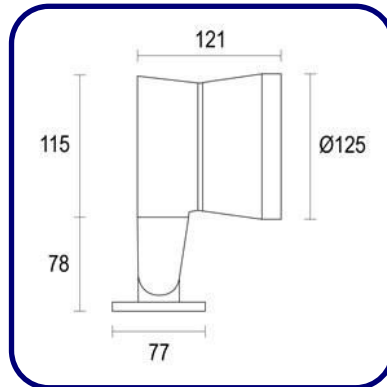

CODE -M.00.601

3 FINISH OPTIONS:

STANDARD FINISHES

- -AG Anthracite grey(matt)
- -LG Light grey(matt)

CUSTOM REQUEST FINISHES

- -WM White matt
- -BR Bronze
- -AGM Antique grey matt
- -SM Sand matt
- -BM Black matt
- -CM Corten matt
- -BLM Blue matt
- -GM Green matt

sales@gordonbullard.com
www.bullardoutdoor.com
1-877-964-4646

991 South Gull Lake Dr
Richland, MI 49083
USA