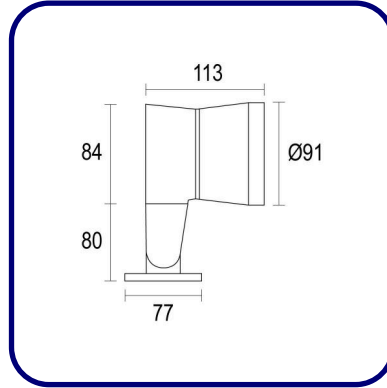

2 DRAWINGS:

CODE-M.00.600