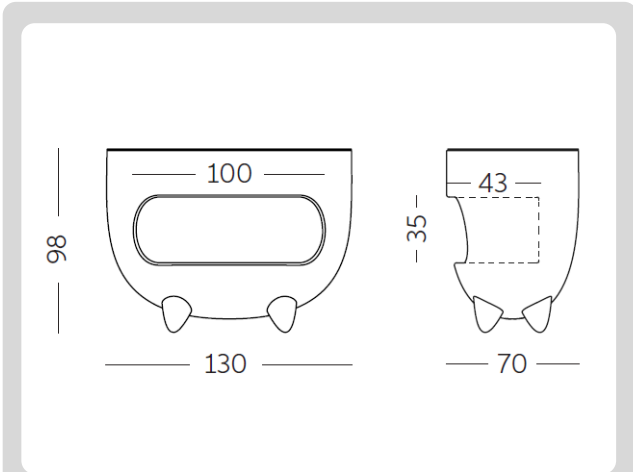

FIXTURE TYPE: _____

PROJECT NAME: _____

NOTES:

HOW TO ORDER:

CODE:

Example:
CODE: BB-SPL100-SD

BB-SPL100-SD

1 DIMENSIONS:

- A) Height - H: 38.58" (98 cm)
- B) Length - Ø: 51.18" (130 cm)
- B) Width - W: 27.56" (70 cm)

2 LIGHT SOURCE:

E26 / 2 x max. 15W / 110-277V

3 FINISH OPTION (ILLUMINATED):

Light white

4 WEIGHT:

110,23 lb

5 FINISH OPTIONS (NON-ILLUMINATED):