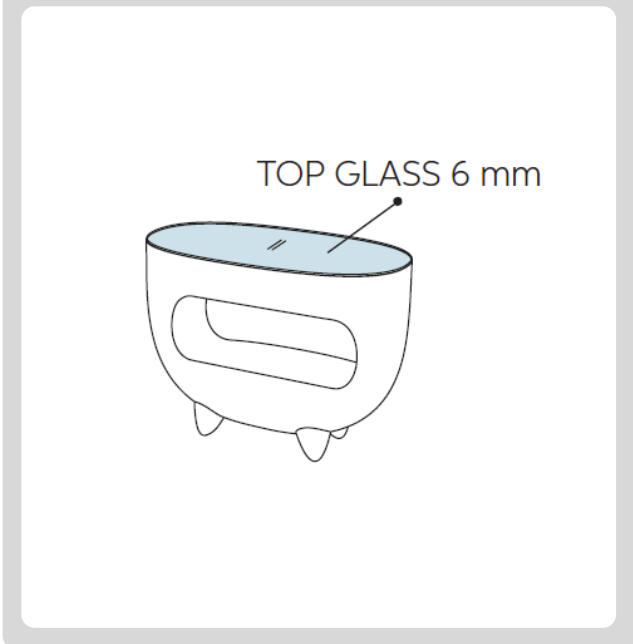

FIXTURE TYPE: _____

PROJECT NAME: _____

NOTES:

HOW TO ORDER:

CODE:

Example:
CODE: BB-SPL100-SD

BB-SPL100-SD

1 DIMENSIONS:

- A) Height - H: 38.58" (98 cm)
- B) Length - Ø: 51.18" (130 cm)
- B) Width - W: 27.56" (70 cm)

2 LIGHT SOURCE:

E26 / 2 x max. 15W / 110-277V

3 FINISH OPTION (ILLUMINATED):

Light white ☐

4 WEIGHT:

110,23 lb

5 FINISH OPTIONS (NON-ILLUMINATED):

STANDARD COLOURS:

-MW	Milky White	☐	-PB	Powder Blue	☐
-JB	Jet Black	☐	-MG	Malva Green	☐
-EG	Elephant Grey	☐	-LG	Lime Green	☐
-CB	Chocolate Brown	☐	-SY	Saffron Yellow	☐
-AG	Argil Grey	☐	-PO	Pumpkin Orange	☐
-DG	Dove Grey	☐	-FR	Flame Red	☐
			-SF	Sweet Fuchsia	☐

LACQUERED (GLOSSY)

-AW-G	Absolute White	☐
-GB-G	Glamour Black	☐
-VG-G	Vanity Grey	☐
-CI-G	Charming Ivory	☐
-SR-G	Supreme Red	☐
-MD-G	Metallic Gold	☐
-MS-G	Metallic Silver	☐
-MC-G	Metallic Copper	☐

LACQUERED (MATT)

-AW-M	Absolute White	☐
-GB-M	Glamour Black	☐
-VG-M	Vanity Grey	☐
-CI-M	Charming Ivory	☐
-SR-M	Supreme Red	☐
-MD-M	Metallic Gold	☐
-MS-M	Metallic Silver	☐
-MC-M	Metallic Copper	☐

THINK BOLLARD - THINK BULLARD

sales@gordonbullard.com
www.bullardbollards.com
1-877-964-4646

991 South Gull Lake Dr
Richland, MI 49083
USA