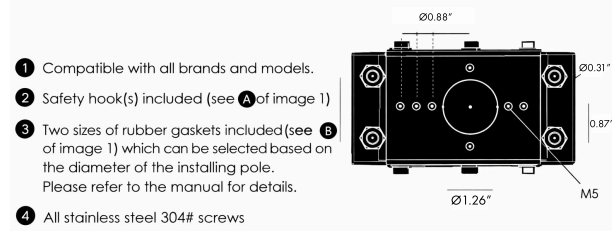

DIMENSIONS:

Pole Diameter - Ø: 1.57" (4 cm)
Height - H: 59.1" (150 cm)

LIGHT SOURCE:

LED /25.8 W / 120 mA / 2127 lm / 110-277V

CODE -BOBRZ0426

DIMENSIONS:

Pole Diameter - Ø: 1.57" (4 cm)
Height - H: 86.6" (220 cm)

BB-JA-KPG-PL-B0BRZ0226
-K30-KAP7037-DIM-B15-
A1-IB

- 5 BEAM**
- B15 15°
 - B25 25°
 - B36 36°
 - B60 60°

6 ACCESSORIES

-A1 One side - BO-RP001-KPG-BL

-A2 Two sides - BO-RP002-KPG-BL

- 1 Compatible with all brands and models.
- 2 Safety hook(s) included (see A of image 1)
- 3 Two sizes of rubber gaskets included (see B of image 1) which can be selected based on the diameter of the installing pole. Please refer to the manual for details.
- 4 All stainless steel 304# screws