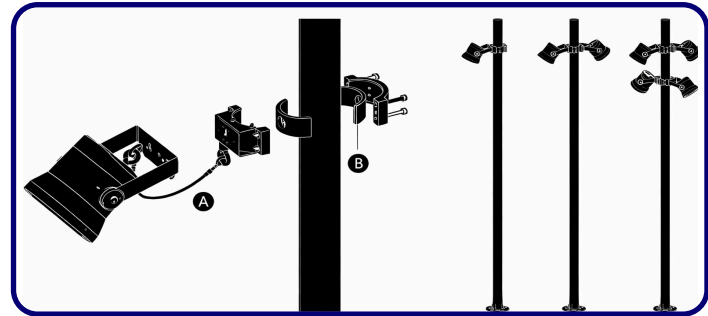

DIMENSIONS:

Pole Diameter - Ø: 1.57" (4 cm)
Height - H: 59.1" (150 cm)

LIGHT SOURCE:

LED /25.8 W / 120 mA / 2127 lm / 110-277V

CODE -BOBRZ0426

DIMENSIONS:

Pole Diameter - Ø: 1.57" (4 cm)
Height - H: 86.6" (220 cm)

BB-JA-KPG-PL-B0BRZ0226
-K30-KAP7037-DIM-B15-
A1-IB

- 5 BEAM**
- B15 15°
 - B25 25°
 - B36 36°
 - B60 60°

6 ACCESSORIES

-A1 One side - BO-RP001-KPG-BL

-A2 Two sides - BO-RP002-KPG-BL

- 1 Compatible with all brands and models.
- 2 Safety hook(s) included (see A of image 1)
- 3 Two sizes of rubber gaskets included (see B of image 1) which can be selected based on the diameter of the installing pole. Please refer to the manual for details.
- 4 All stainless steel 304# screws