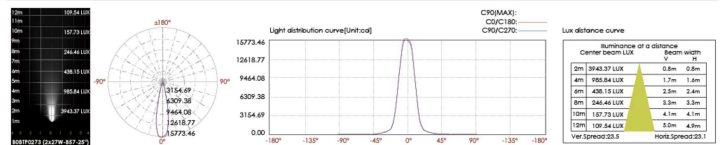

8 PHOTOMETRIC INFO:

sales@gordonbullard.com
www.bullardoutdoor.com
1-877-964-4646

991 South Gull Lake Dr
Richland, MI 49083
USA