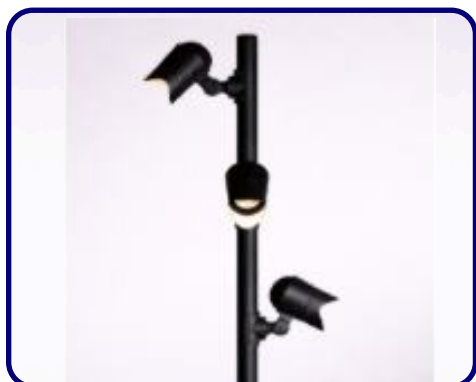

-BOBRZ0326