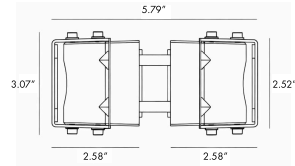

BB-JA-KPG-PL-BOBRZ0226
-K30-KAP7037-DIM-B15-A1-IB

1 MODELS:

CODE -BOBRZ0226

DIMENSIONS:

Pole Diameter - Ø: 1.57" (4 cm)
Height - H: 47.2" (120 cm)

LIGHT SOURCE:

LED /17.2 W / 80 mA / 1418 lm / 110-277V

CODE -BOBRZ0326

DIMENSIONS:

Pole Diameter - Ø: 1.57" (4 cm)
Height - H: 59.1" (150 cm)

LIGHT SOURCE:

LED /25.8 W / 120 mA / 2127 lm / 110-277V

CODE -BOBRZ0426

DIMENSIONS:

Pole Diameter - Ø: 1.57" (4 cm)
Height - H: 86.6" (220 cm)

BB-JA-KPG-PL-B0BRZ0226
-K30-KAP7037-DIM-B15-
A1-IB

- 5 BEAM**
- B15 15°
 - B25 25°
 - B36 36°
 - B60 60°

6 ACCESSORIES

-A1 One side - BO-RP001-KPG-BL

-A2 Two sides - BO-RP002-KPG-BL

- 1 Compatible with all brands and models.
- 2 Safety hook(s) included (see A of image 1)
- 3 Two sizes of rubber gaskets included (see B of image 1) which can be selected based on the diameter of the installing pole. Please refer to the manual for details.
- 4 All stainless steel 304# screws