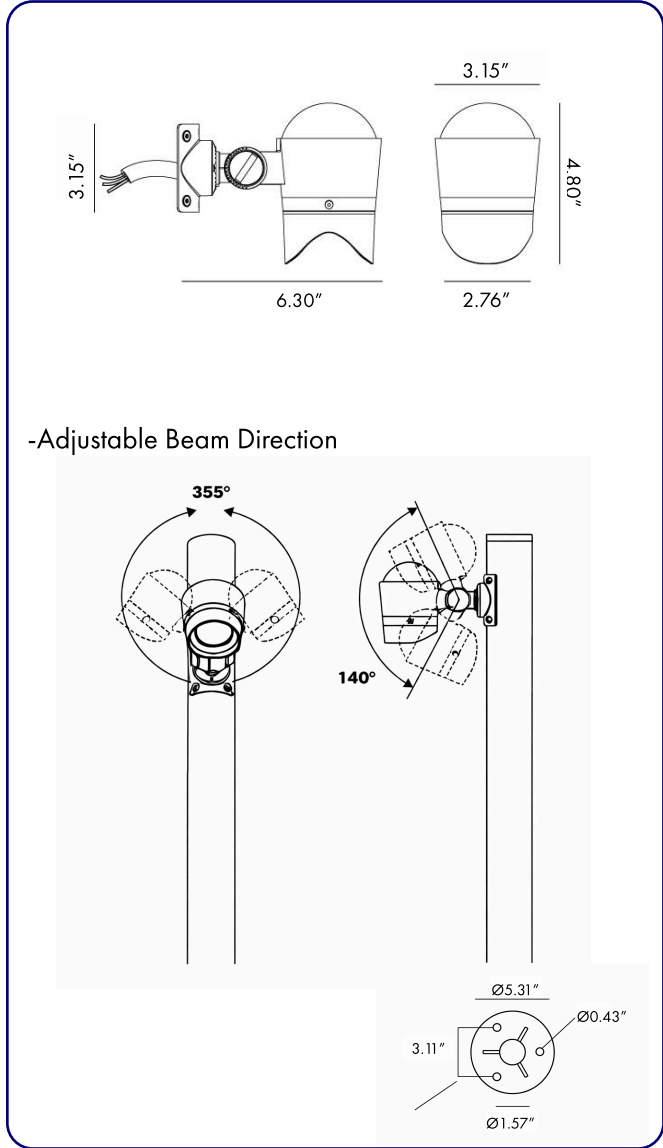

BB-JA-KPG-PL-BOBRZ0226
-K30-KAP7037-DIM-B15-A1-IB

1 MODELS:

CODE -BOBRZ0226

DIMENSIONS:

Pole Diameter - Ø: 1.57" (4 cm)
Height - H: 47.2" (120 cm)

LIGHT SOURCE:

LED /17.2 W / 80 mA / 1418 lm / 110-277V

CODE -BOBRZ0326

DIMENSIONS:

Pole Diameter - Ø: 1.57" (4 cm)
Height - H: 59.1" (150 cm)

LIGHT SOURCE:

LED /25.8 W / 120 mA / 2127 lm / 110-277V

CODE -BOBRZ0426

DIMENSIONS:

Pole Diameter - Ø: 1.57" (4 cm)
Height - H: 86.6" (220 cm)

sales@gordonbullard.com
www.bullardoutdoor.com
1-877-964-4646

991 South Gull Lake Dr
Richland, MI 49083
USA

FIXTURE TYPE: _____

PROJECT NAME: _____

NOTES:

HOW TO ORDER:

CODE:

Example:
CODE: BB-JA-KPG-PL-B0BRZ0226 -K30-KAP7037-DIM-B15-A1-IB

BB-JA-KPG-PL-B0BRZ0226
-K30-KAP7037-DIM-B15-
A1-IB

- 5 BEAM**
- B15 15°
 - B25 25°
 - B36 36°
 - B60 60°

6 ACCESSORIES

-A1 One side - BO-RP001-KPG-BL

-A2 Two sides - BO-RP002-KPG-BL

- 1 Compatible with all brands and models.
- 2 Safety hook(s) included (see A of image 1)
- 3 Two sizes of rubber gaskets included (see B of image 1) which can be selected based on the diameter of the installing pole. Please refer to the manual for details.
- 4 All stainless steel 304# screws