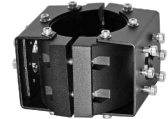

Constructed from die-cast aluminum with a durable powder-coated finish, THE JARIBU is engineered for long-term outdoor use with excellent corrosion resistance. It features efficient LED lighting delivering controlled, focused light with a CRI of 80. Designed to operate on 110–277V, it offers reliable protection with an IP65 weather rating and IK07 impact resistance. Available in sanded black and dark gray finishes.

BB-JA-KPG-PL-B0BRZ0226
-K30-KAP7037-DIM-B15-
A1-IB

- 5 BEAM**
- B15 15°
 - B25 25°
 - B36 36°
 - B60 60°

6 ACCESSORIES

-A1 One side - BO-RP001-KPG-BL

-A2 Two sides - BO-RP002-KPG-BL

- 1 Compatible with all brands and models.
- 2 Safety hook(s) included (see A of image 1)
- 3 Two sizes of rubber gaskets included (see B of image 1) which can be selected based on the diameter of the installing pole. Please refer to the manual for details.
- 4 All stainless steel 304# screws