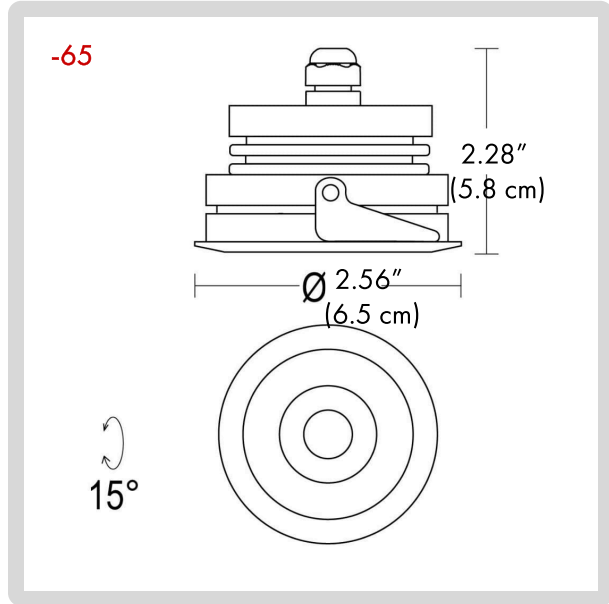

FIXTURE TYPE: _____

PROJECT NAME: _____

HOW TO ORDER:

CODE:

Example:
CODE: BB-2054.00BAST-GH-45-L1-B1-24V-DIM-02-AC205-IP66

BB-2054.00BAST-GH-45-L1-B1-24V-DIM-02-AC205-IP66

1 MODELS:

-65

DIMENSIONS:

Diameter - Ø: 2.56" (6.5 cm)
Recessed hole diameter - Ø: 2.40" (6.1 cm)

LIGHT SOURCE:

CODE	BEAM ANGLE	WATTAGE	KELVINS	LUMENS	
-B14-1	14°	1 x 3.2W	3000 K	1 x 277 lm	1050 mA
-B14-2		1 x 3.2W	4000 K	1 x 307 lm	1050 mA
-B25-1	25°	1 x 3.2W	3000 K	1 x 277 lm	1050 mA
-B25-2		1 x 6.0W	3000 K	1 x 845 lm	350 mA
-B25-3		1 x 6.0W	3000 K	1 x 845 lm	24 V DC
-B25-4		1 x 3.2W	4000 K	1 x 307 lm	1050 mA
-B25-5		1 x 6.0W	4000 K	1 x 877 lm	350 mA
-B25-5		1 x 6.0W	4000 K	1 x 877 lm	24 V DC
-B36-1	36°	1 x 3.2W	3000 K	1 x 277 lm	1050 mA
-B36-2		1 x 3.2W	4000 K	1 x 307 lm	1050 mA
-B55-1	55°	1 x 6.0W	3000 K	1 x 845 lm	350 mA
-B55-2		1 x 6.0W	3000 K	1 x 845 lm	24 V DC
-B55-3		1 x 6.0W	4000 K	1 x 877 lm	350 mA
-B55-4		1 x 6.0W	4000 K	1 x 877 lm	24 V DC

2 DIMMING OPTIONS:

- **-NON** NON-Dimmable
- **-DIM** 0-10V
- **-CAS** Casambi
- **-DAL** Dali

THINK BOLLARD - THINK BULLARD

sales@gordonbullard.com
www.bullardbollards.com
1-877-964-4646

991 South Gull Lake Dr
Richland, MI 49083
USA