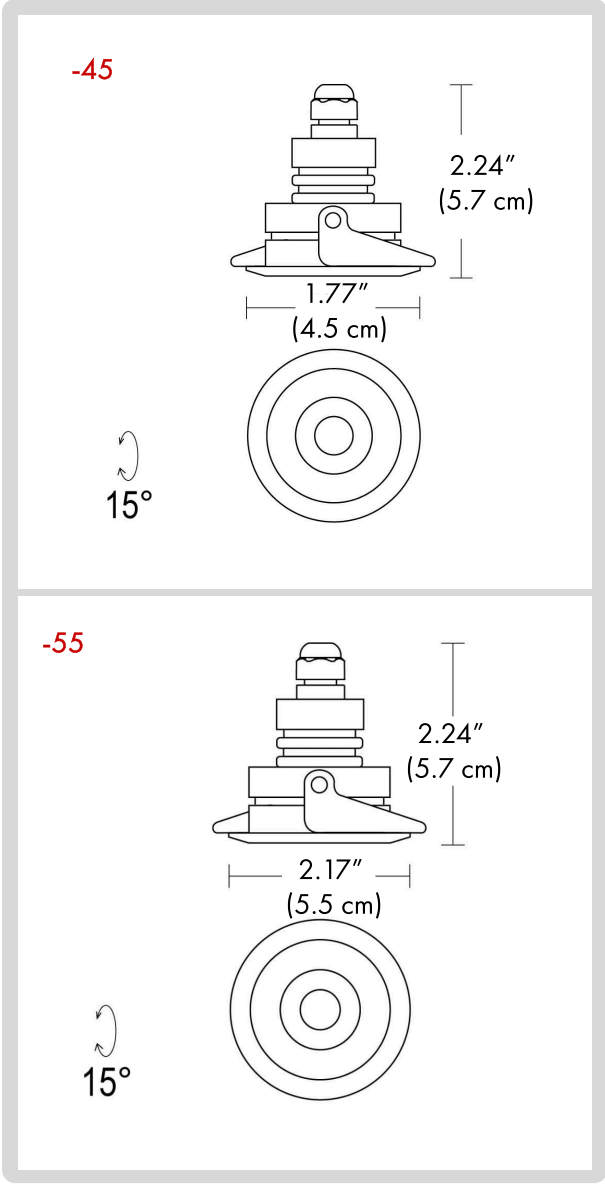

FIXTURE TYPE: _____

PROJECT NAME: _____

HOW TO ORDER:

CODE:

Example:
CODE: BB-2054.00BAST-GH-45-L1-B1-24V-DIM-02-AC205-IP66

BB-2054.00BAST-GH
45-L1-B1-24V-DIM-02
AC205-IP66

1 MODELS:

-45

DIMENSIONS:

Diameter - Ø: 1.77" (4.5 cm)

Recessed hole diameter - Ø: 1.61" (4.1 cm)

LIGHT SOURCE:

-L1 LED / 1 x 1.5 W / 3000K / 146 lm

-L2 LED / 1 x 1.5 W / 4000K / 162 lm

BEAM ANGLE:

-B1 20°

-B2 31°

CONTROL GEAR/OPERATION RANGE:

-24V 24 V DC

-500 500 mA

-55

DIMENSIONS:

Diameter - Ø: 2.17" (5.5 cm)

Recessed hole diameter - Ø: 2.01" (5.1 cm)

LIGHT SOURCE:

CODE | **BEAM ANGLE** | **WATTAGE** | **KELVINS** | **LUMENS**

-B13-1 13° | 1 x 2.1W | 2700 K | 1 x 185 lm | 700 mA

-B13-2 | 1 x 2.1W | 3000 K | 1 x 196 lm | 700 mA

-B13-3 | 1 x 2.1W | 4000 K | 1 x 218 lm | 700 mA

-B13-4 | 1 x 2.1W | 4000 K | 1 x 218 lm | 24 V DC

-B25-1 25° | 1 x 2.1W | 3000 K | 1 x 196 lm | 700 mA

-B25-2 | 1 x 2.1W | 3000 K | 1 x 196 lm | 24 V DC

-B25-3 | 1 x 2.1W | 4000 K | 1 x 218 lm | 700 mA

-B25-4 | 1 x 2.1W | 4000 K | 1 x 218 lm | 24 V DC

-B46-1 46° | 1 x 2.1W | 3000 K | 1 x 196 lm | 700 mA

-B46-2 | 1 x 2.1W | 3000 K | 1 x 196 lm | 24 V DC

-B46-3 | 1 x 2.1W | 4000 K | 1 x 218 lm | 700 mA

-B46-4 | 1 x 2.1W | 4000 K | 1 x 218 lm | 24 V DC

THINK BOLLARD - THINK BULLARD

sales@gordonbullard.com

www.bullardbollards.com

1-877-964-4646

991 South Gull Lake Dr

Richland, MI 49083

USA