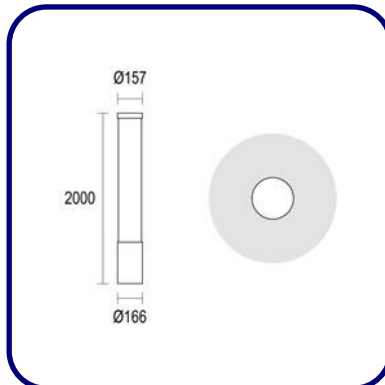

Diameter (D): 6.49" [16.5 cm]

Height/Projection (H): 59.05" [150 cm]

LIGHT SOURCE:

LED / 41.6 W / 4000K / 4352 lm

Luminaire efficiency: 62.8 lm/W

Fixture consumption: 47.3 W

Luminaire emission[lm]: 1X2971

OPTICAL:

Height/Projection (H): 98.42" [250 cm]

LIGHT SOURCE:

LED / 81.1 W / 3000K / 8954 lm

Luminaire efficiency: 67.8 lm/W

Fixture consumption: 90.1 W

Luminaire emission[lm]: 1X6112

OPTICAL:

Beam angle: 360°

Light distribution: Other

Beam directionability: Fixed optics

-BSXO.400

DIMENSIONS:

Diameter (D): 6.49" [16.5 cm]

Height/Projection (H): 78.74" [200 cm]

LIGHT SOURCE:

LED / 81.1 W / 4000K / 8486 lm

BB-GLW-GN-PL-
GLW.00.0899-
NMXO.300-AG-AC204

2

DRAWINGS:

CODE -GLW.00.0899

CODE -GLW.00.0900

CODE -GLW.00.0901

sales@gordonbullard.com
www.bullardoutdoor.com
1-877-964-4646

991 South Gull Lake Dr
Richland, MI 49083
USA