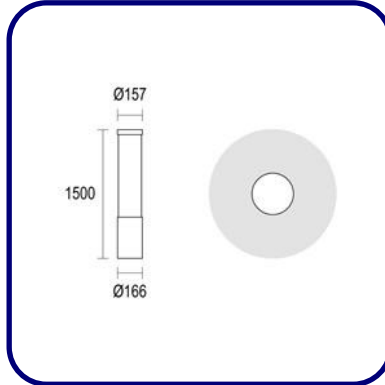

DRAWINGS:

CODE -GLW.00.0899

CODE -GLW.00.0900