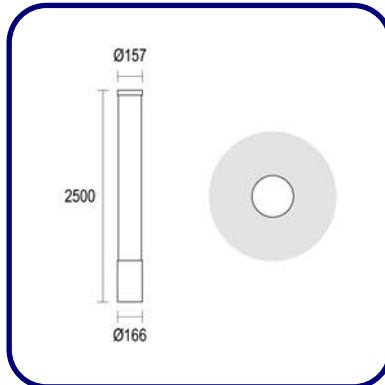

-MPXO.300

DIMENSIONS:

Diameter (D): 6.49" [16.5 cm]

Height/Projection (H): 78.74" [200 cm]

LIGHT SOURCE:

LED / 58.2 W / 3000K / 6429 lm

Luminaire efficiency: 67.8 lm/W

Fixture consumption: 64.7 W

Height/Projection (H): 98.42" [250 cm]

LIGHT SOURCE:

LED / 81.1 W / 3000K / 8954 lm

Luminaire efficiency: 67.8 lm/W

Fixture consumption: 90.1 W

Luminaire emission[lm]: 1X6112

OPTICAL:

Beam angle: 360°

Light distribution: Other

Beam directionability: Fixed optics

-BSXO.400

DIMENSIONS:

Diameter (D): 6.49" [16.5 cm]

Height/Projection (H): 78.74" [200 cm]

LIGHT SOURCE:

LED / 81.1 W / 4000K / 8486 lm

BB-GLW-GN-PL-
GLW.00.0899-
NMXO.300-AG-AC204

2

DRAWINGS:

CODE -GLW.00.0899

CODE -GLW.00.0900

CODE -GLW.00.0901

sales@gordonbullard.com
www.bullardoutdoor.com
1-877-964-4646

991 South Gull Lake Dr
Richland, MI 49083
USA