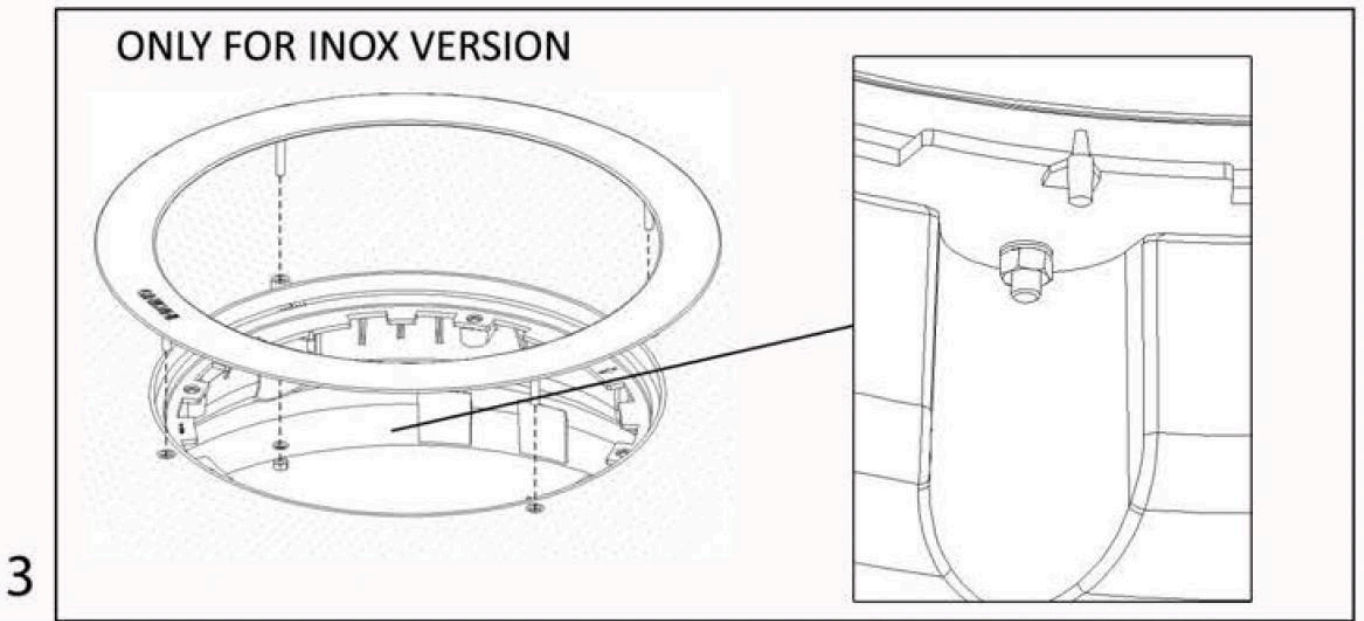

**BULLARD
BOLLARDS**
Think Bollard Think Bullard

BUNNY SHINE

INSTALLATION TYPE:
RECESSED

THE SAFETY OF THIS FIXTURE IS GUARANTEED ONLY IF YOU COMPLY WITH THESE INSTRUCTIONS; REMEMBER TO KEEP IN A SAFE PLACE. THE APPLIANCE MUST NOT BE TAMPERED WITH OR TRANSFORMED AND IT MUST BE INSTALLED AND USED AS SUPPLIED AND IN COMPLIANCE WITH THE NATIONAL RULES ON INSTALLATIONS. SWITCH-OFF THE POWER SUPPLY BEFORE CARRYING OUT ANY MAINTENANCE OPERATIONS. HOT PLUG-IN IS NOT ALLOW AND MAY CAUSE DAMAGE TO THE LUMINAIRE. THE LIGHT SOURCE CONTAINED IN THIS LUMINAIRE SHALL BE REPLACED ONLY BY THE MANUFACTURER OR HIS SERVICE AGENT. INSTALLATION AND SERVICE MUST BE PERFORMED BY QUALIFIED SERVICE PERSONNEL. ANY NON-COMPLIANT INSTALLATIONS WILL INVALIDATE ALL FORMS OF GUARANTEE.