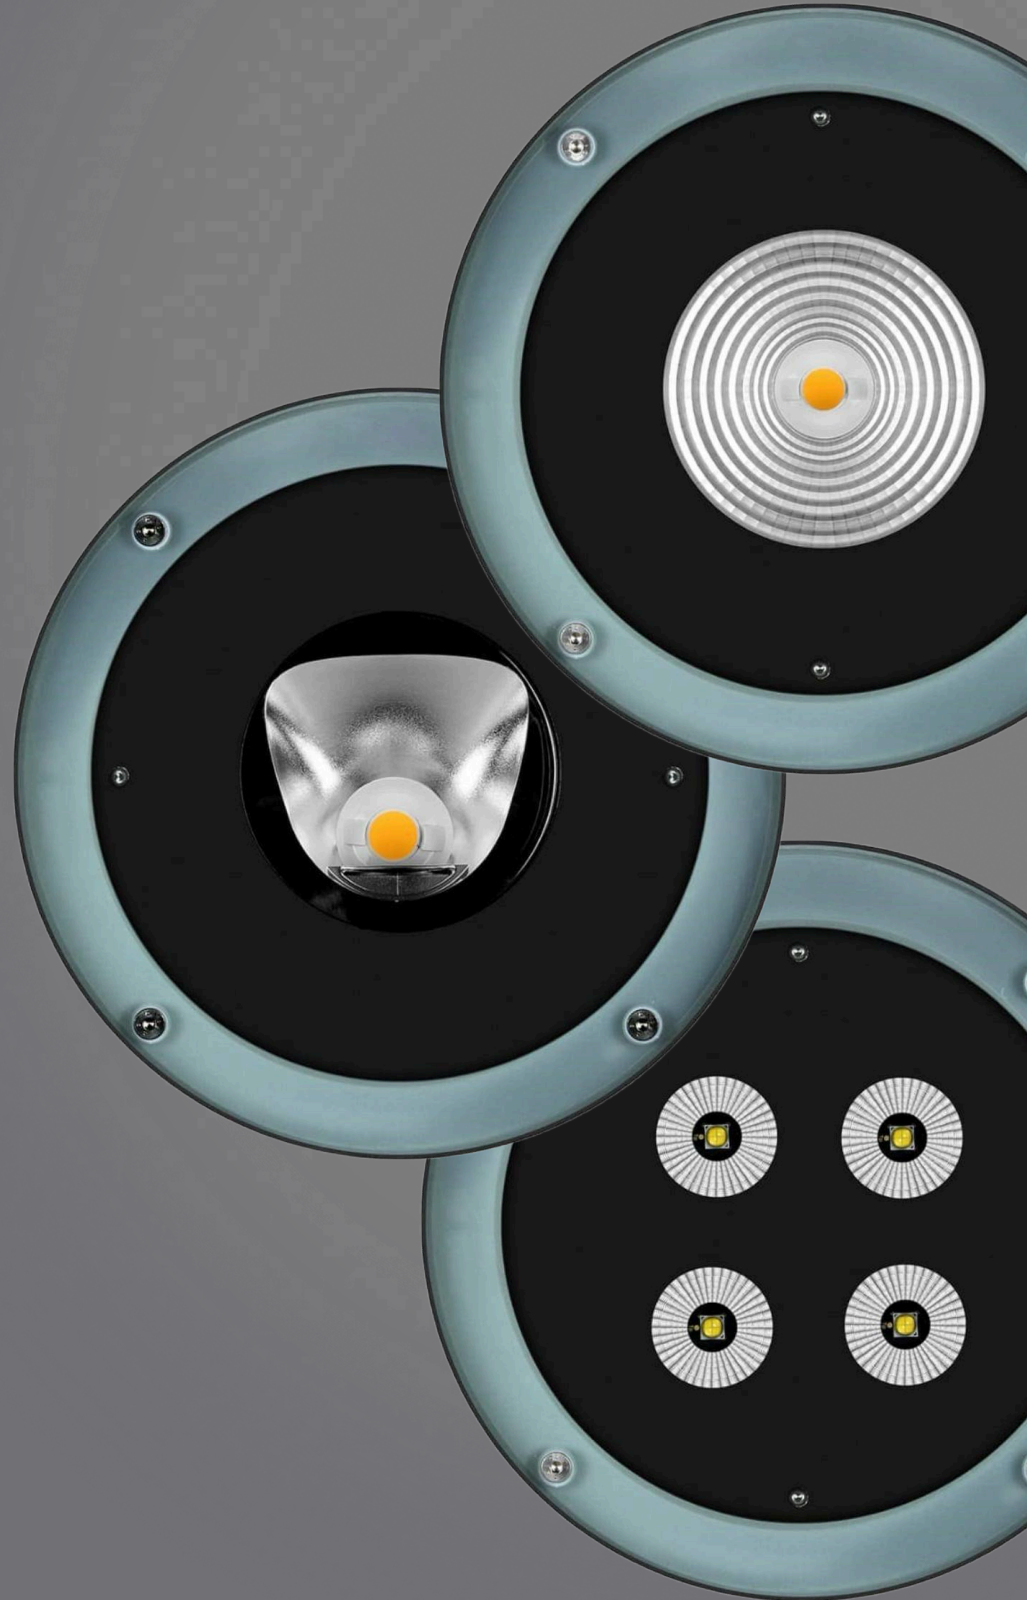

**BULLARD
BOLLARDS**
Think Bollard Think Bullard

BUNNY SHINE

INSTALLATION TYPE:
RECESSED

THE SAFETY OF THIS FIXTURE IS GUARANTEED ONLY IF YOU COMPLY WITH THESE INSTRUCTIONS; REMEMBER TO KEEP IN A SAFE PLACE. THE APPLIANCE MUST NOT BE TAMPERED WITH OR TRANSFORMED AND IT MUST BE INSTALLED AND USED AS SUPPLIED AND IN COMPLIANCE WITH THE NATIONAL RULES ON INSTALLATIONS. SWITCH-OFF THE POWER SUPPLY BEFORE CARRYING OUT ANY MAINTENANCE OPERATIONS. HOT PLUG-IN IS NOT ALLOW AND MAY CAUSE DAMAGE TO THE LUMINAIRE. THE LIGHT SOURCE CONTAINED IN THIS LUMINAIRE SHALL BE REPLACED ONLY BY THE MANUFACTURER OR HIS SERVICE AGENT. INSTALLATION AND SERVICE MUST BE PERFORMED BY QUALIFIED SERVICE PERSONNEL. ANY NON-COMPLIANT INSTALLATIONS WILL INVALIDATE ALL FORMS OF GUARANTEE.