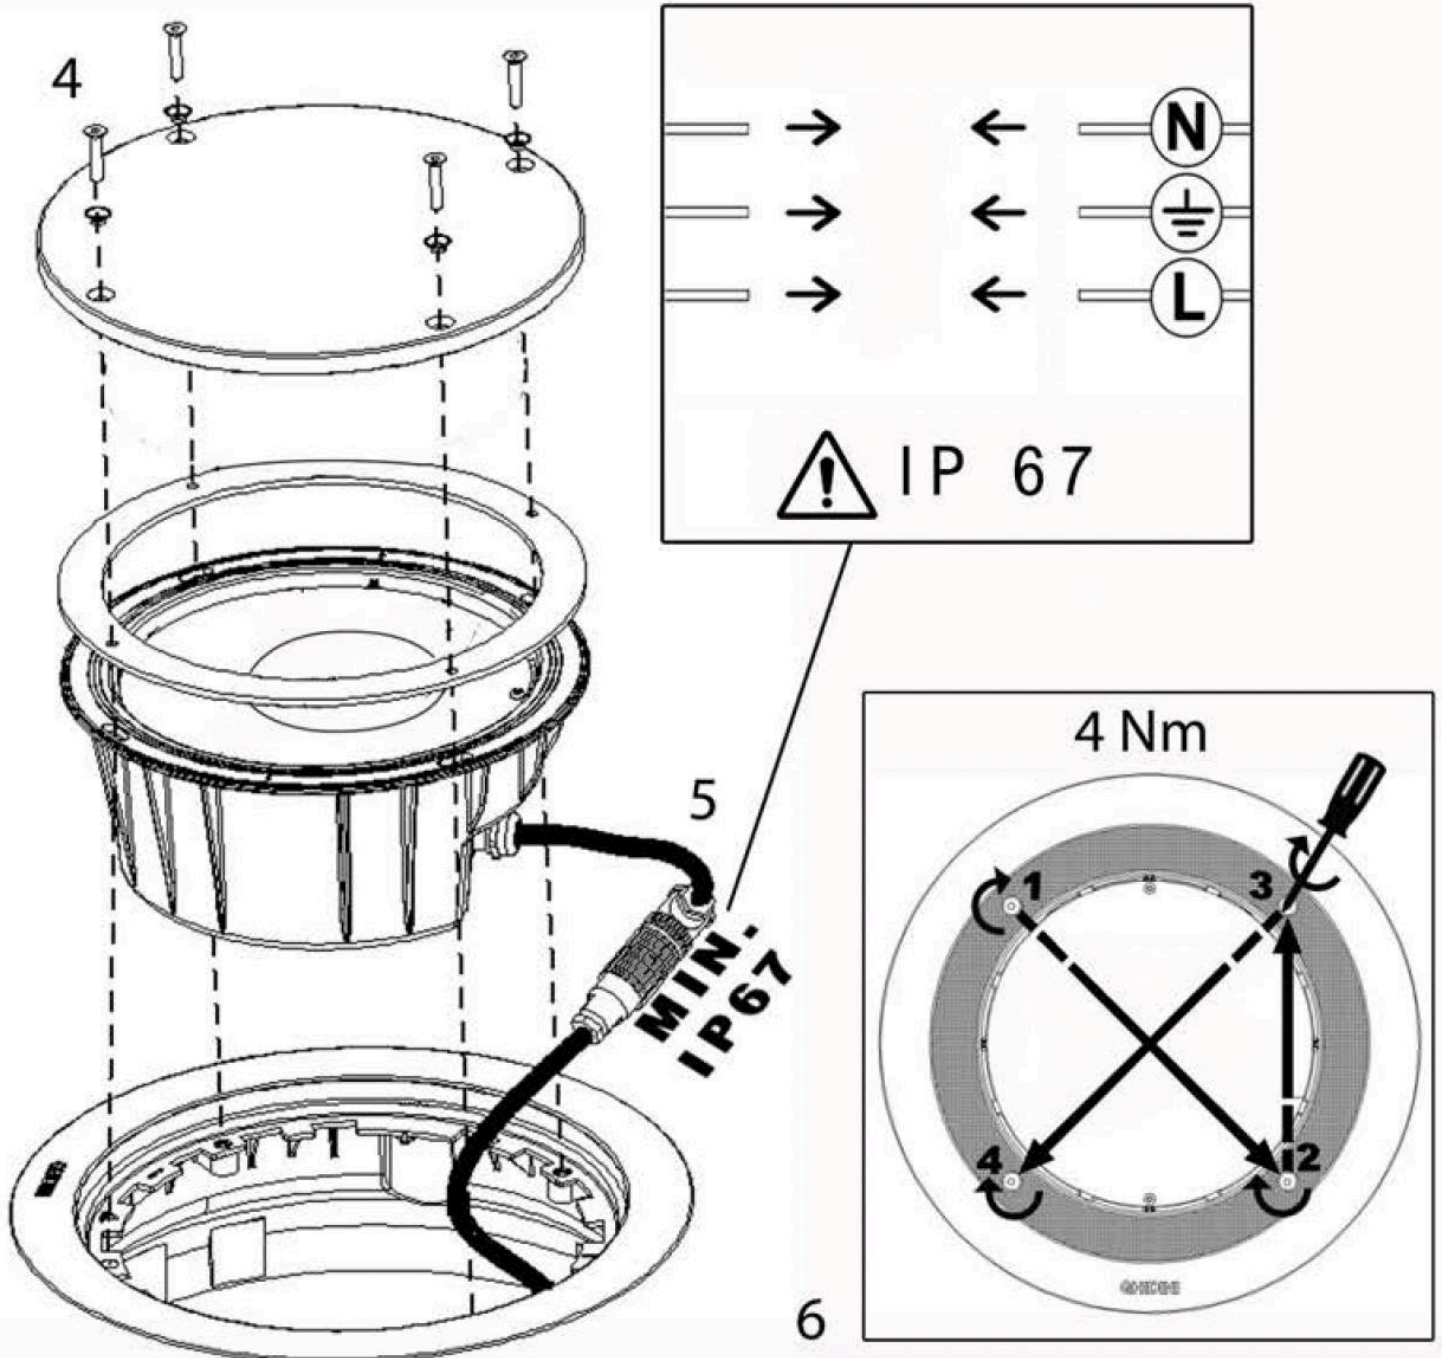

**BULLARD
BOLLARDS**
Think Bollard Think Bullard

BUNNY SHINE

INSTALLATION TYPE:
RECESSED

THE SAFETY OF THIS FIXTURE IS GUARANTEED ONLY IF YOU COMPLY WITH THESE INSTRUCTIONS; REMEMBER TO KEEP IN A SAFE PLACE. THE APPLIANCE MUST NOT BE TAMPERED WITH OR TRANSFORMED AND IT MUST BE INSTALLED AND USED AS SUPPLIED AND IN COMPLIANCE WITH THE NATIONAL RULES ON INSTALLATIONS. SWITCH-OFF THE POWER SUPPLY BEFORE CARRYING OUT ANY MAINTENANCE OPERATIONS. HOT PLUG-IN IS NOT ALLOW AND MAY CAUSE DAMAGE TO THE LUMINAIRE. THE LIGHT SOURCE CONTAINED IN THIS LUMINAIRE SHALL BE REPLACED ONLY BY THE MANUFACTURER OR HIS SERVICE AGENT. INSTALLATION AND SERVICE MUST BE PERFORMED BY QUALIFIED SERVICE PERSONNEL. ANY NON-COMPLIANT INSTALLATIONS WILL INVALIDATE ALL FORMS OF GUARANTEE.