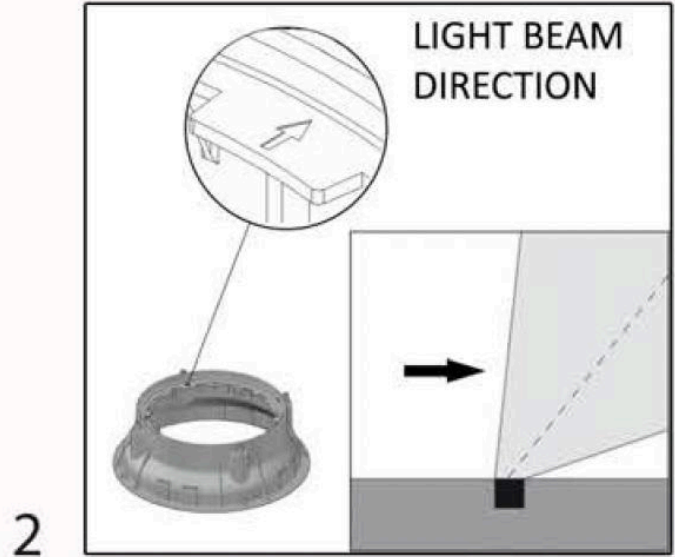

**BULLARD
BOLLARDS**
Think Bollard Think Bullard

BUNNY SHINE

INSTALLATION TYPE:
RECESSED

THE SAFETY OF THIS FIXTURE IS GUARANTEED ONLY IF YOU COMPLY WITH THESE INSTRUCTIONS; REMEMBER TO KEEP IN A SAFE PLACE. THE APPLIANCE MUST NOT BE TAMPERED WITH OR TRANSFORMED AND IT MUST BE INSTALLED AND USED AS SUPPLIED AND IN COMPLIANCE WITH THE NATIONAL RULES ON INSTALLATIONS. SWITCH-OFF THE POWER SUPPLY BEFORE CARRYING OUT ANY MAINTENANCE OPERATIONS. HOT PLUG-IN IS NOT ALLOW AND MAY CAUSE DAMAGE TO THE LUMINAIRE. THE LIGHT SOURCE CONTAINED IN THIS LUMINAIRE SHALL BE REPLACED ONLY BY THE MANUFACTURER OR HIS SERVICE AGENT. INSTALLATION AND SERVICE MUST BE PERFORMED BY QUALIFIED SERVICE PERSONNEL. ANY NON-COMPLIANT INSTALLATIONS WILL INVALIDATE ALL FORMS OF GUARANTEE.