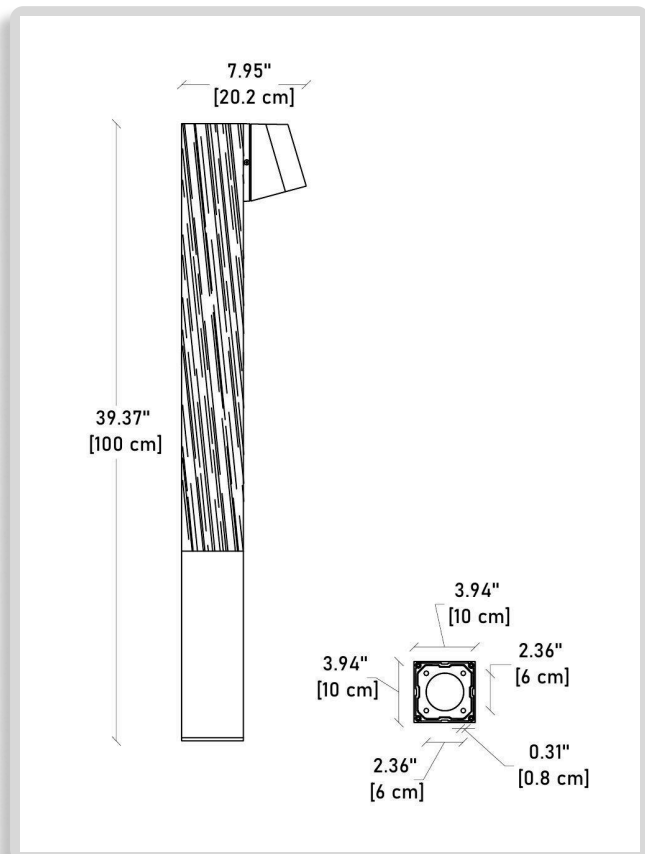

**GENERAL INFORMATION:**

The Ashford is a stylish aluminum bollard with a clear tempered glass diffuser, designed to combine durability with modern elegance. Available in heights of 27.56" or 39.37", it features a 10W LED and offers CCT options of 3000K, 4000K, or 6000K. Multiple dimming options including 0-10V, Casambi, Lutron, and DALI provide flexibility, while the dark grey and wood grain finish adds a refined architectural touch. Backed by a 5-year warranty, it delivers both function and style.

FIXTURE TYPE: \_\_\_\_\_

PROJECT NAME: \_\_\_\_\_

NOTES:

**HOW TO ORDER: \_\_\_\_\_ CODE: \_\_\_\_\_**

**Example:**  
CODE: BB-6158-GLC-40K-DIM-MB-T

BB-6158-  
GLC-40K-DIM-  
MB-T

**1 DIMENSIONS:**

A) Height - H: 39.37" (100 cm)  
 B) Head Width - W: 7.95" (20.2 cm)