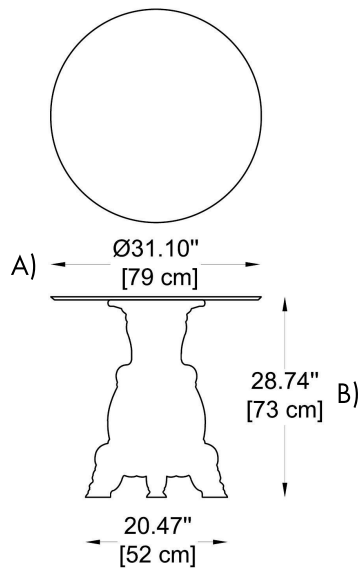

**CODE: -070**

**DIMENSIONS:**

A) Diameter -  $\varnothing$ : 31.10" (79 cm)  
B) Height - H: 28.74" (73 cm)

**WEIGHT:**

28.66 lb / 30.86 lb

**CODE: -071**

**DIMENSIONS:**

A) Length / Width - L/W: 27.17" (69 cm)  
B) Height - H: 28.74" (73 cm)