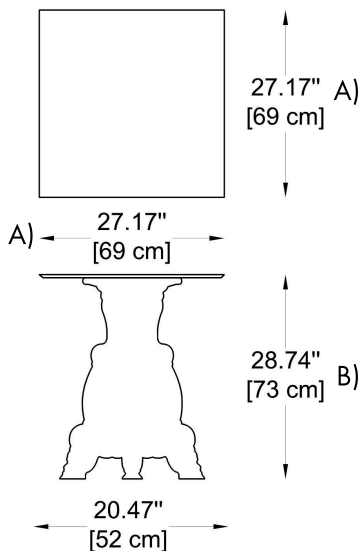

**CODE: -070**

**DIMENSIONS:**

A) Diameter -  $\varnothing$ : 31.10" (79 cm)  
B) Height - H: 28.74" (73 cm)

**WEIGHT:**

28.66 lb / 30.86 lb

**CODE: -071**

**DIMENSIONS:**

A) Length / Width - L/W: 27.17" (69 cm)  
B) Height - H: 28.74" (73 cm)