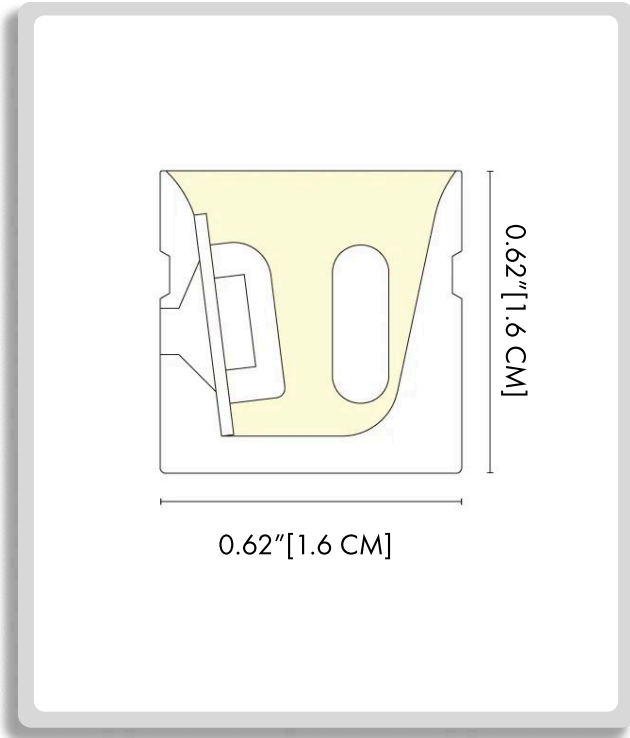

FIXTURE TYPE: _____

PROJECT NAME: _____

HOW TO ORDER:

CODE:

Example:
CODE: BB-SLWLEC-CL-AF1-SLEC-CL-G1-AS-AFS(T)2020A5-1000

BB-SLWLEC-CL-AF1-SLEC-CL-G1-AS-AFS(T)2020A5-1000

1 DIMENSIONS:

A) Length - L: 0.62" (1.6 cm)
B) Height - H: 0.62" (1.6 cm)

2 LIGHT SOURCE:

-AF7-SLEC-CL

	CCT	COLOR RANGE	CRI	INPUT VOLTAGE	RATED CURRENT (A/m)	RATED POWER	MAXIMUM POWER	LUMENS
27K	2700 K	2600-2830K	>90	24V	0.4 (0.12A/ft)	10 (3.05W/ft)	11 (3.35W/ft)	588(179LM/ft)
30K	3000 K	2920-3170K						625(191LM/ft)
40K	4000 K	3770-4220K						708(216LM/ft)
D27K	2700 K	2600-2830K			0.2 (0.06A/ft)	5 (1.53W/ft)	5.5 (1.68W/ft)	290(88LM/ft)
D30K	3000 K	2920-3170K						310(95LM/ft)
D40K	4000 K	3770-4220K						340(104LM/ft)

STANDARD LENGTH	REMARK
10000mm (32.81ft)	16LED/50mm
15000mm (49.21ft)	

-AF8-SLEC-CL

	CCT	COLOR RANGE	CRI	INPUT VOLTAGE	RATED CURRENT (A/m)	RATED POWER	MAXIMUM POWER	LUMENS
D27	2700K	2600-2830K	>90	48V	0.2 (0.06A/ft)	10 (3.05W/ft)	11 (3.35W/ft)	499(152LM/ft)
D30	3000K	2920-3170K						572(174LM/ft)
D40	4000K	3770-4220K						609(186LM/ft)

STANDARD LENGTH	REMARK
20000mm (65.62ft)	32LED/100mm

THINK BOLLARD - THINK BULLARD

sales@gordonbullard.com
www.bullardbollards.com
1-877-964-4646

991 South Gull Lake Dr
Richland, MI 49083
USA