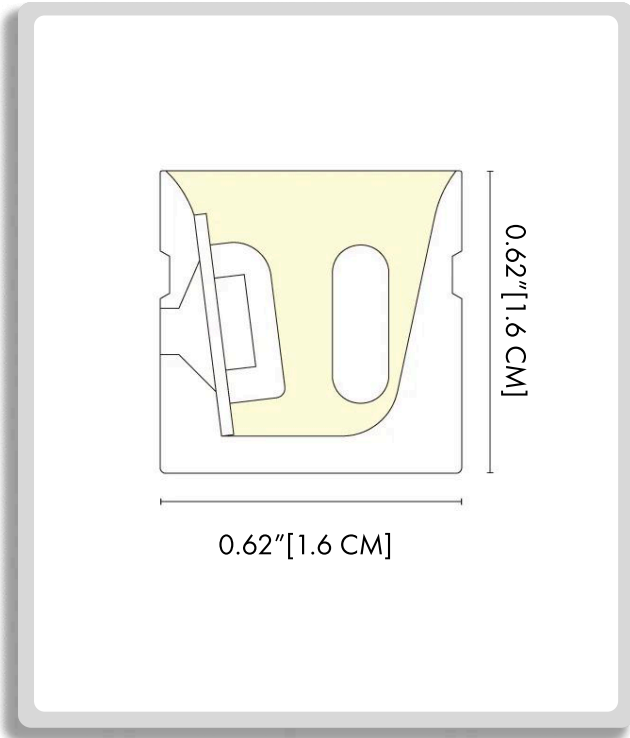

FIXTURE TYPE: _____

PROJECT NAME: _____

HOW TO ORDER:

CODE:

Example:
CODE: BB-SLWLEC-CL-AF1-SLEC-CL-G1-AS-AFS(T)2020A5-1000

BB-SLWLEC-CL-AF1-SLEC-CL-G1-AS-AFS(T)2020A5-1000

1 DIMENSIONS:

A) Length - L: 0.62" (1.6 cm)
B) Height - H: 0.62" (1.6 cm)

2 LIGHT SOURCE:

-AF3-SLEC-CL

	CCT	COLOR RANGE	INPUT VOLTAGE		RATED POWER	MAXIMUM POWER	LUMENS
D27	DMX_x0002_RGB+ 2700K	RGB+(2550-2800K)	24V	0.7 (0.21A/ft)	16.5 (5.03W/ft)	18.1 (5.52W/ft)	141(43LM/ft)
D30	DMX_x0002_RGB+ 3000K	RGB+(2900-3250K)					173(53LM/ft)
D40	DMX_x0002_RGB+ 3000K	RGB+(3900-4350K)					174(53LM/ft)
	DMX- RGB+4000K						

STANDARD LENGTH	REMARK
5000mm (16.4ft)	7* 4LED/83.3mm DMX-IC: UCS512H4LB 12 Pixels/m

-AF4-SLEC-CL

	CCT	COLOR RANGE	CRI	INPUT VOLTAGE		RATED POWER	MAXIMUM POWER	LUMENS
D27	DMX-2700K	2550-2800K	>90	24V	0.6 (0.18A/ft)	13.5 (4.12W/ft)	14.8 (4.51W/ft)	441(134LM/ft)
D30	DMX-3000K	2800-3200K						535(163LM/ft)
D40	DMX-4000K	3900-4350K						528(161LM/ft)

STANDARD LENGTH	REMARK
5000mm (16.4ft)	7* 3LED/83.3mm DMX-IC: UCS512H4LB 12 Pixels/m

THINK BOLLARD - THINK BULLARD

sales@gordonbullard.com
www.bullardbollards.com
1-877-964-4646

991 South Gull Lake Dr
Richland, MI 49083
USA