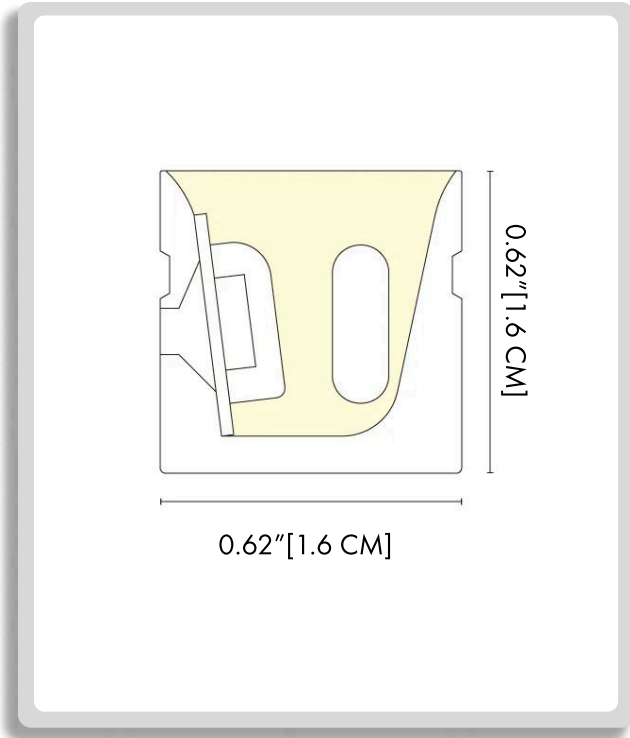

FIXTURE TYPE: _____

PROJECT NAME: _____

HOW TO ORDER:

CODE:

Example:
CODE: BB-SLWLEC-CL-AF1-SLEC-CL-G1-AS-AFS(T)2020A5-1000

BB-SLWLEC-CL-AF1-SLEC-CL-G1-AS-AFS(T)2020A5-1000

1 DIMENSIONS:

A) Length - L: 0.62" (1.6 cm)
B) Height - H: 0.62" (1.6 cm)

2 LIGHT SOURCE:

-AF5-SLEC-CL

	CCT	COLOR RANGE	CRI	INPUT VOLTAGE	RATED CURRENT (A/m)	RATED POWER	MAXIMUM POWER	LUMENS
D27	2700K	2600-2830K	>90	48V	0.2 (0.06A/ft)	10 (3.05W/ft)	11 (3.35W/ft)	499(152LM/ft)
D30	3000K	2920-3170K						572(174LM/ft)
D40	4000K	3770-4220K						609(186LM/ft)

STANDARD LENGTH	REMARK
20000mm (65.62ft)	32LED/100mm

-AF6-SLEC-CL

	CCT	COLOR RANGE	CRI	INPUT VOLTAGE	RATED CURRENT (A/m)	RATED POWER	MAXIMUM POWER	LUMENS
D27	RGB+2700K	RGB+(2550-2800K)	/	24V	0.5 (0.15A/ft)	12 (3.66W/ft)	13.2 (4.02W/ft)	123(38LM/ft)
D30	RGB+3000K	RGB+(2800-3200K)						140(43LM/ft)
D40	RGB+4000K	RGB+(3900-4350K)						136(41LM/ft)

STANDARD LENGTH	REMARK
5000mm (16.4ft)	7*4LED/83.3mm

THINK BOLLARD - THINK BULLARD

sales@gordonbullard.com
www.bullardbollards.com
1-877-964-4646

991 South Gull Lake Dr
Richland, MI 49083
USA