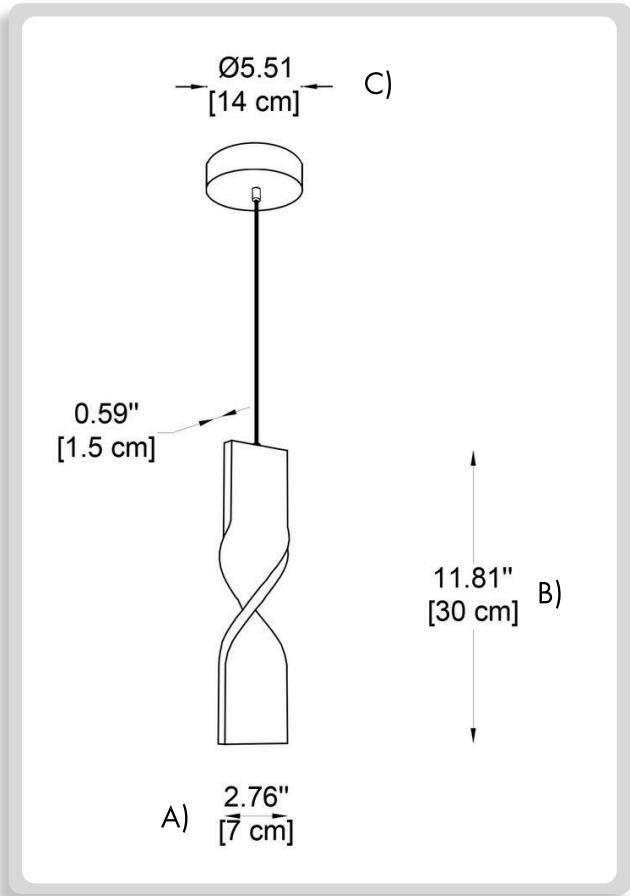

**BULLARD  
BOLLARDS**  
Think Bollard Think Bullard

**TWISTED S  
PENDANT**

FIXTURE TYPE: \_\_\_\_\_

PROJECT NAME: \_\_\_\_\_

**GENERAL INFORMATION:**

The TWISTED S Pendant by Bullard Bollards is a sleek and contemporary fixture, featuring a unique twisted form crafted from durable aluminum and acrylic. Measuring 11.81" in height and 2.76" in width, it offers a compact yet striking silhouette ideal for modern spaces. With an IP65 rating, it is built to withstand outdoor conditions while maintaining a refined aesthetic. The pendant operates on 110-277V and integrates an LED light source with a high color rendering index (CRI) of 90, ensuring excellent illumination quality. Available in multiple finishes and color temperatures, it offers versatile design possibilities.

**FIXTURE TYPE:**

Pendant

**VOLTAGE:**

110-277V

**MATERIAL:**

Aluminum+Acrylic

**IP RATING:**

IP 65

NOTES:

**HOW TO ORDER:**

**CODE:**

Example: CODE: BB-PLS022171-GL-27K-DIM-WH	BB-PLS022171-GL-27K-DIM-WH
--	----------------------------

**1 DIMENSIONS:**

- A) Length - L: 2.76" (7 cm)
- B) Height - H: 11.8" (30 cm)
- C) Canopy - Ø: 5.5" (14 cm)