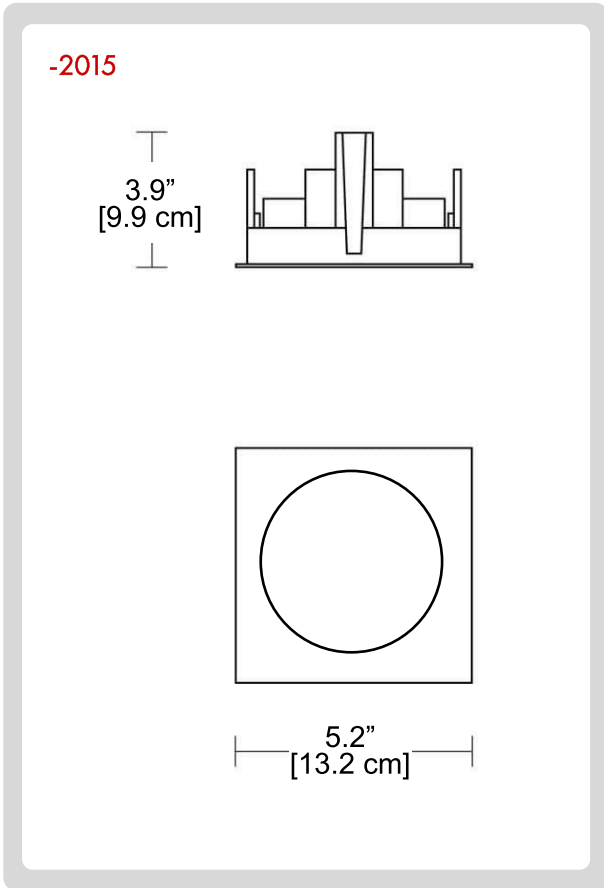

FIXTURE TYPE: _____

PROJECT NAME: _____

HOW TO ORDER:

CODE:

Example:
CODE: BB-2000.00BRGT-GH-2000-B17-1-NON-BG

BB-2000.00BRGT-GH-2000-B17-1-NON-BG

1 MODELS:

-2015

DIMENSIONS:

A) Length - L: 5.2" (13.2 cm)
B) Height - H: 3.9" (9.9 cm)

LIGHT SOURCE:

CODE	BEAM ANGLE	WATTAGE	KELVINS	LUMENS	OPERATION RANGE
-B15-1	15°	1 x 11.3W	3000 K	1 x 1715 lm	350mA
-B15-2		1 x 16.5W	3000 K	1 x 2410 lm	500mA
-B15-3		1 x 23.7W	3000 K	1 x 3306 lm	700mA
-B15-4		1 x 11.3W	4000 K	1 x 1844 lm	350mA
-B15-5		1 x 16.5W	4000 K	1 x 2592 lm	500mA
-B37-1	37°	1 x 11.3W	3000 K	1 x 1715 lm	350mA
-B37-2		1 x 16.5W	3000 K	1 x 2410 lm	500mA
-B37-3		1 x 23.7W	3000 K	1 x 3306 lm	700mA
-B37-4		1 x 11.3W	4000 K	1 x 1844 lm	350mA
-B37-5		1 x 16.5W	4000 K	1 x 2592 lm	500mA
-B61-1	61°	1 x 11.3W	3000 K	1 x 1715 lm	350mA
-B61-2		1 x 11.3W	3000 K	1 x 1715 lm	350mA
-B61-3		1 x 23.7W	3000 K	1 x 3306 lm	700mA
-B61-4		1 x 11.3W	4000 K	1 x 1844 lm	350mA
-B61-5		1 x 16.5W	4000 K	1 x 2592 lm	500mA

THINK BOLLARD - THINK BULLARD

sales@gordonbullard.com
www.bullardbollards.com
1-877-964-4646

991 South Gull Lake Dr
Richland, MI 49083
USA