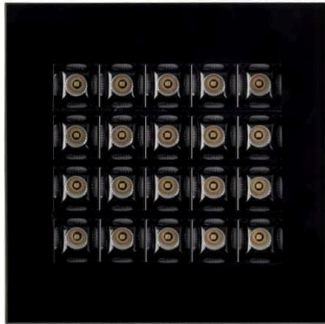

FIXTURE TYPE: _____

PROJECT NAME: _____

HOW TO ORDER:

CODE:

Example:
CODE: BB-2000.00BRGT-GH-2000-B17-1-
NON-BG

BB-2000.00BRGT-
GH-2000-B17-1-
NON-BG

2 DIMMING OPTIONS:

- -NON NON-Dimmable
- -DIM 0-10V
- -DALI Dali

3 FINISH OPTIONS:

- -WG White Glass
- -BG Black Glass

4 ACCESSORIES:

-AC486

Accessory for installation 2000 models

-AC460

Accessory for installation 2001 models

THINK BOLLARD - THINK BULLARD

sales@gordonbullard.com
www.bullardbollards.com
1-877-964-4646

991 South Gull Lake Dr
Richland, MI 49083
USA