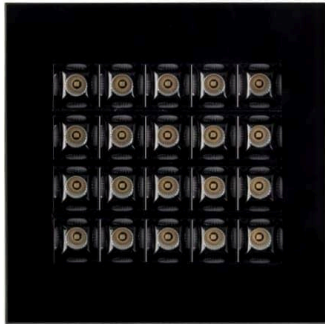

**BULLARD  
BOLLARDS**  
Think Bollard Think Bullard

**BUNNY POP C**

FIXTURE TYPE: \_\_\_\_\_

PROJECT NAME: \_\_\_\_\_

**GENERAL INFORMATION:**

BUNNY POP C Series of recessed ceiling luminaires with reduced depth characterized by excellent visual comfort. Available in two sizes with protruding frame or trimless. Designed for the illumination of both external and internal environments thanks to the wide availability of optics and powers. The body construction is in aluminum alloy with high oxidation resistance subjected to treatment with nano-bonderite and textured polyester powder coating, making the product resistant to atmospheric agents and UV rays, guaranteeing maximum protection over the years. The silicone gaskets ensure maximum sealing in all operating and temperature conditions. The ultra-transparent tempered sodium calcium glass diffuser that guarantees maximum light transmittance, is finished with a silkscreen-printed edge. The product is easy to install in all types of hanging ceilings or plasterboard false ceilings.

**FIXTURE TYPE:**

Ceiling

**VOLTAGE:**

110-277V

**MATERIAL:**

Stainless steel AISI 316L, Extruded aluminum EN AW-6060 T5 high resistance to oxidation

**IP RATING:**

IP 68

**CODE:**

**Example:**  
CODE: BB-2000.00BRGT-GH-2000-B17-1-NON-BG

BB-2000.00BRGT-GH-2000-B17-1-NON-BG

**1 MODELS:**

**-2000**

**DIMENSIONS:**

A) Length - L: 4.72" (12 cm)  
B) Height - H: 3.35" (8.5 cm)

**LIGHT SOURCE:**