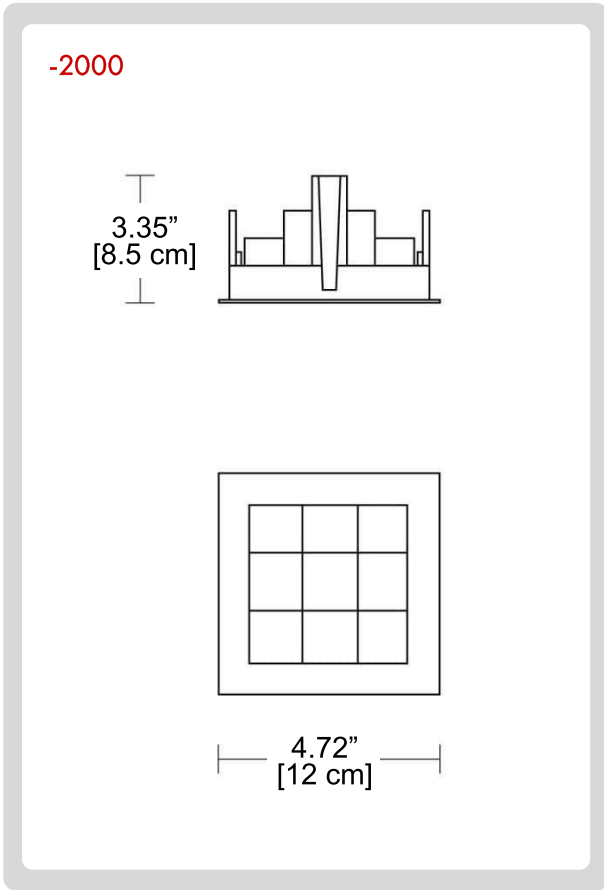

FIXTURE TYPE: _____

PROJECT NAME: _____

HOW TO ORDER:

CODE:

Example:
CODE: BB-2000.00BRGT-GH-2000-B17-1-NON-BG

BB-2000.00BRGT-GH-2000-B17-1-NON-BG

1 MODELS:

-2000

DIMENSIONS:

A) Length - L: 4.72" (12 cm)
B) Height - H: 3.35" (8.5 cm)

LIGHT SOURCE:

CODE	BEAM ANGLE	WATTAGE	KELVINS	LUMENS	OPERATION RANGE
-B17-1	17°	1 x 13.5W	3000 K	1 x 1312 lm	500mA
-B17-2		1 x 19W	3000 K	1 x 1768 lm	700mA
-B17-3		1 x 9.5W	3000 K	1 x 944 lm	350mA
-B17-4		1 x 13.5W	4000 K	1 x 1455 lm	500mA
-B37-1	37°	1 x 13.5W	3000 K	1 x 1312 lm	500mA
-B37-2		1 x 19W	3000 K	1 x 1768 lm	700mA
-B37-3		1 x 9.5W	3000 K	1 x 944 lm	350mA
-B37-4		1 x 13.5W	4000 K	1 x 1455 lm	500mA
-B50-1	50°	1 x 13.5W	3000 K	1 x 1312 lm	500mA
-B50-2		1 x 19W	3000 K	1 x 1768 lm	700mA
-B50-3		1 x 9.5W	3000 K	1 x 944 lm	350mA
-B50-4		1 x 13.5W	4000 K	1 x 1455 lm	500mA
-B19x32-1	19° x 32°	1 x 13.5W	3000 K	1 x 1312 lm	500mA
-B19x32-2		1 x 19W	3000 K	1 x 1768 lm	700mA
-B19x32-3		1 x 9.5W	3000 K	1 x 944 lm	350mA

THINK BOLLARD - THINK BULLARD

sales@gordonbullard.com
www.bullardbollards.com
1-877-964-4646

991 South Gull Lake Dr
Richland, MI 49083
USA