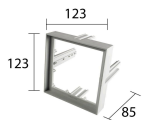

4 ACCESSORIES:

-AC486

Accessory for installation 2000 models