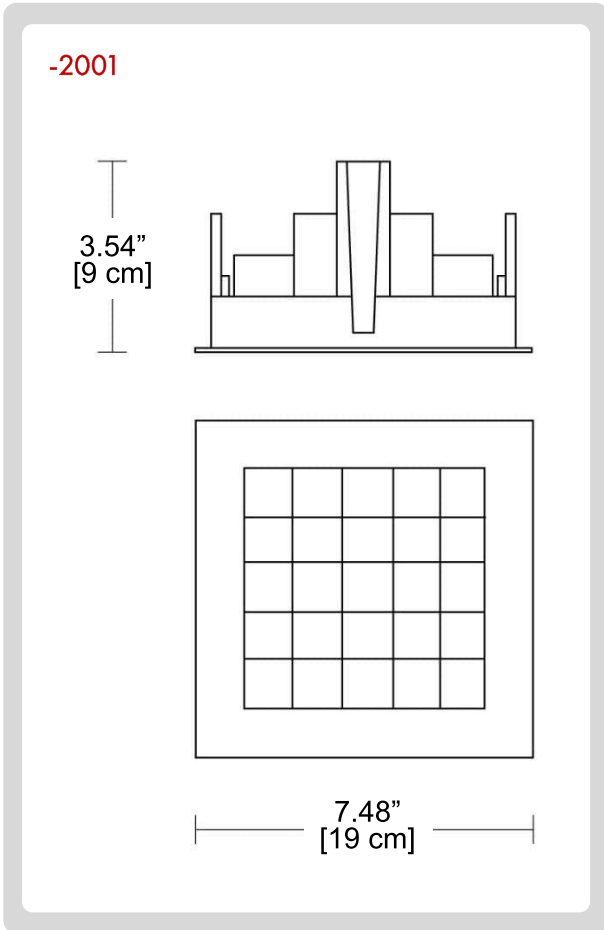

FIXTURE TYPE: _____

PROJECT NAME: _____

HOW TO ORDER:

CODE:

Example:
CODE: BB-2000.00BRGT-GH-2000-B17-1-
NON-BG

BB-2000.00BRGT-
GH-2000-B17-1-
NON-BG

1 MODELS:

-2001

DIMENSIONS:

A) Length - L: 7.48" (19 cm)
B) Height - H: 3.54" (9 cm)

LIGHT SOURCE:

CODE	BEAM ANGLE	WATTAGE	KELVINS	LUMENS	OPERATION RANGE
-B17-1	17°	1 x 21W	3000 K	1 x 2097 lm	700mA
-B17-2		1 x 30W	3000 K	1 x 2915 lm	1050mA
-B17-3		1 x 21W	4000 K	1 x 2326 lm	700mA
-B17-4		1 x 30W	4000 K	1 x 3234 lm	1050mA
-B37-1	37°	1 x 21W	3000 K	1 x 2097 lm	700mA
-B37-2		1 x 30W	3000 K	1 x 2915 lm	1050mA
-B37-3		1 x 42W	3000 K	1 x 3930 lm	1400mA
-B37-4		1 x 21W	4000 K	1 x 2326 lm	700mA
-B37-5		1 x 30W	4000 K	1 x 3234 lm	1050mA
-B37-6		1 x 42W	4000 K	1 x 4360 lm	1400mA
-B50-1	50°	1 x 21W	3000 K	1 x 2097 lm	700mA
-B50-2		1 x 30W	3000 K	1 x 2915 lm	1050mA
-B50-3		1 x 42W	3000 K	1 x 3930 lm	1400mA
-B50-4		1 x 21W	4000 K	1 x 2326 lm	700mA
-B50-5		1 x 30W	4000 K	1 x 3234 lm	1050mA

THINK BOLLARD - THINK BULLARD

sales@gordonbullard.com
www.bullardbollards.com
1-877-964-4646

991 South Gull Lake Dr
Richland, MI 49083
USA