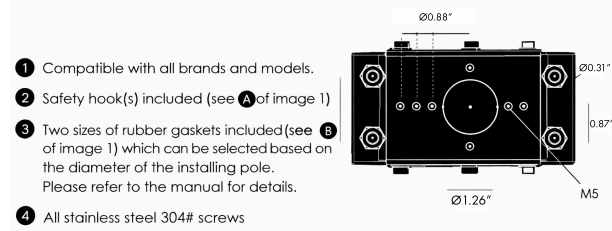

DIMENSIONS:

Pole Diameter - Ø: 3.54" (9 cm)
Height - H: 118.11" (300 cm)

LIGHT SOURCE:

LED /30 W / 126 mA / 2815 lm / 110-277V

CODE -BOBTZ0473

DIMENSIONS:

Pole Diameter - Ø: 3.54" (9 cm)
Height - H: 118.11" (300 cm)

LIGHT SOURCE:

LED /60 W / 252 mA / 5630 lm / 110-277V

CODE -BOBTZ0573

DIMENSIONS:

Pole Diameter - Ø: 3.54" (9 cm)
Height - H: 157.5" (400 cm)

LIGHT SOURCE:

LED /120 W / 504 mA / 11260 lm / 110-277V

2 CCT OPTIONS:

BB-ST-KPG-PL-B0BTZ0373-K30-KAP7037-DIM-B15-A1-IB

- 5 BEAM**
- B15 15°
 - B25 25°
 - B36 36°
 - B60 60°

6 ACCESSORIES

-A1 One side - BO-RP001-KPG-BL

-A2 Two sides - BO-RP002-KPG-BL

- 1 Compatible with all brands and models.
- 2 Safety hook(s) included (see A of image 1)
- 3 Two sizes of rubber gaskets included (see B of image 1) which can be selected based on the diameter of the installing pole. Please refer to the manual for details.
- 4 All stainless steel 304# screws