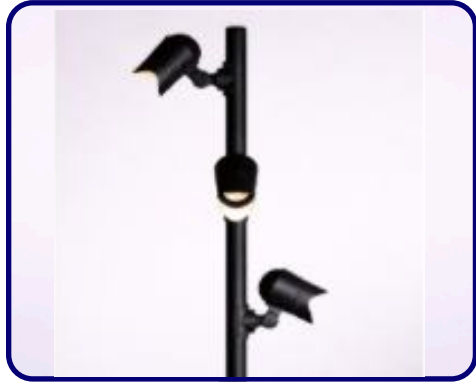

**BULLARD
BOLLARDS**
Think Bollard Think Bullard

THE IBIS

Park/Urban/Garden Pole Luminaires

FIXTURE TYPE: _____

PROJECT NAME: _____

-BOBTZ0373

-BOBTZ0473

-BOBTZ0573

GENERAL INFORMATION:

THE IBIS by Bullard Outdoor blends architectural presence with dependable outdoor performance. Defined by a tall, minimal pole and adjustable cylindrical spotlight heads, its clean, utilitarian design is ideal for parking areas, plazas, pathways, and large-scale architectural exteriors. The multi-head configuration allows for targeted illumination across wide outdoor spaces. Constructed from die-cast aluminum with a durable powder-coated finish, THE IBIS is engineered for long-term outdoor use with excellent corrosion resistance. It features efficient LED lighting delivering controlled, focused light with a CRI of 80. Designed to operate on 110–277V, it offers reliable protection with an IP65 weather rating and IK07 impact resistance. Available in sanded black and dark gray finishes.

FIXTURE TYPE:

Urban Pole Luminaires

LIGHTING

LED

VOLTAGE:

110-277V

MATERIAL:

Die-casting aluminum finishing

DIMENSIONS:

Pole Diameter - Ø: 3.54" (9 cm)
Height - H: 118.11" (300 cm)

LIGHT SOURCE:

LED /30 W / 126 mA / 2815 lm / 110-277V

CODE -BOBTZ0473

DIMENSIONS:

Pole Diameter - Ø: 3.54" (9 cm)
Height - H: 118.11" (300 cm)