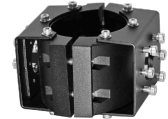

GENERAL INFORMATION:

THE IBIS by Bullard Outdoor blends architectural presence with dependable outdoor performance. Defined by a tall, minimal pole and adjustable cylindrical spotlight heads, its clean, utilitarian design is ideal for parking areas, plazas, pathways, and large-scale architectural exteriors. The multi-head configuration allows for targeted illumination across wide outdoor spaces. Constructed from die-cast aluminum with a durable powder-coated finish, THE IBIS is engineered for long-term outdoor use with excellent corrosion resistance. It features efficient LED lighting delivering controlled, focused light with a CRI of 80. Designed to operate on 110–277V, it offers reliable protection with an IP65 weather rating and IK07 impact resistance. Available in sanded black and dark gray finishes.

BB-ST-KPG-PL-B0BTZ0373-K30-KAP7037-DIM-B15-A1-IB

- 5 BEAM**
- B15 15°
 - B25 25°
 - B36 36°
 - B60 60°

6 ACCESSORIES

-A1 One side - BO-RP001-KPG-BL

-A2 Two sides - BO-RP002-KPG-BL

- 1 Compatible with all brands and models.
- 2 Safety hook(s) included (see A of image 1)
- 3 Two sizes of rubber gaskets included (see B of image 1) which can be selected based on the diameter of the installing pole. Please refer to the manual for details.
- 4 All stainless steel 304# screws