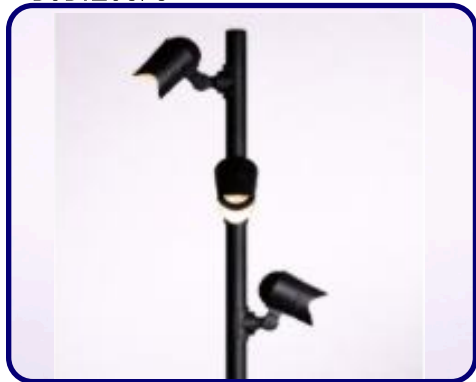

FIXTURE TYPE: _____

PROJECT NAME: _____

NOTES:

-BOBTZ0373