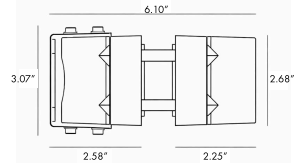

-A1 One side - BO-RP001-KPG-BL