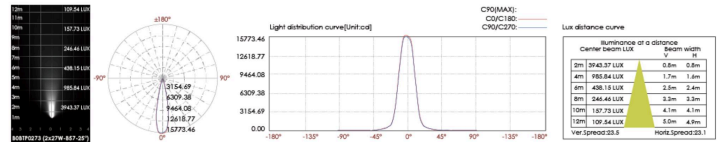

8 PHOTOMETRIC INFO:

sales@gordonbullard.com
www.bullardoutdoor.com
1-877-964-4646

991 South Gull Lake Dr
Richland, MI 49083
USA