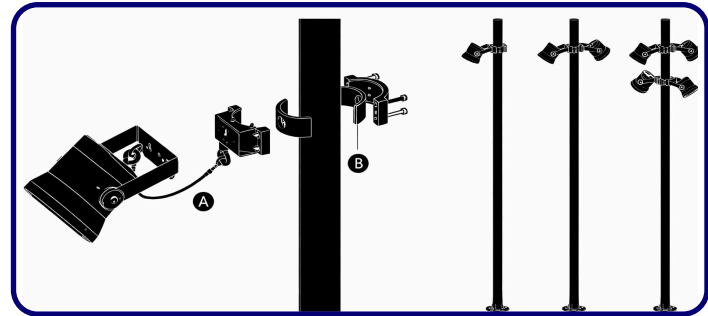

GENERAL INFORMATION:

THE IBIS by Bullard Outdoor blends architectural presence with dependable outdoor performance. Defined by a tall, minimal pole and adjustable cylindrical spotlight heads, its clean, utilitarian design is ideal for parking areas, plazas, pathways, and large-scale architectural exteriors. The multi-head configuration allows for targeted illumination across wide outdoor spaces. Constructed from die-cast aluminum with a durable powder-coated finish, THE IBIS is engineered for long-term outdoor use with excellent corrosion resistance. It features efficient LED lighting delivering controlled, focused light with a CRI of 80. Designed to operate on 110–277V, it offers reliable protection with an IP65 weather rating and IK07 impact resistance. Available in sanded black and dark gray finishes.

DIMENSIONS:

Pole Diameter - Ø: 3.54" (9 cm)
Height - H: 118.11" (300 cm)

LIGHT SOURCE:

LED /30 W / 126 mA / 2815 lm / 110-277V

CODE -BOBTZ0473

DIMENSIONS:

Pole Diameter - Ø: 3.54" (9 cm)
Height - H: 118.11" (300 cm)

BB-ST-KPG-PL-B0BTZ0373-K30-KAP7037-DIM-B15-A1-IB

- 5 BEAM**
- B15 15°
 - B25 25°
 - B36 36°
 - B60 60°

6 ACCESSORIES

-A1 One side - BO-RP001-KPG-BL

-A2 Two sides - BO-RP002-KPG-BL

- 1 Compatible with all brands and models.
- 2 Safety hook(s) included (see A of image 1)
- 3 Two sizes of rubber gaskets included (see B of image 1) which can be selected based on the diameter of the installing pole. Please refer to the manual for details.
- 4 All stainless steel 304# screws