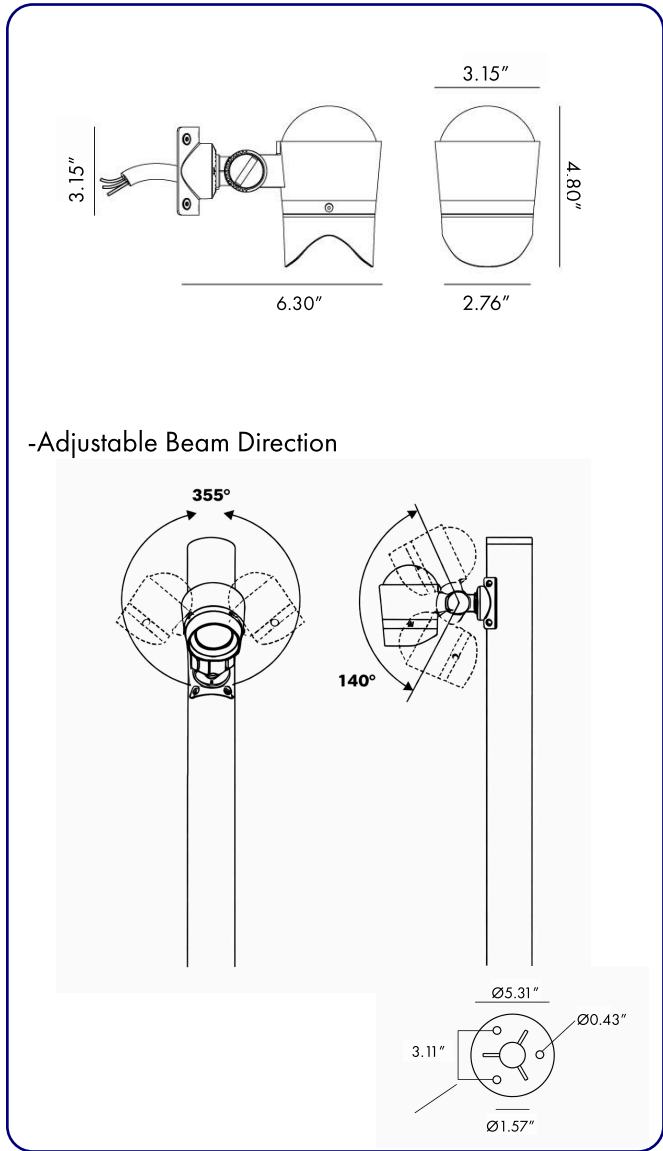

DIMENSIONS:

Pole Diameter - Ø: 3.54" (9 cm)
Height - H: 118.11" (300 cm)

LIGHT SOURCE:

LED /30 W / 126 mA / 2815 lm / 110-277V

CODE -BOBTZ0473

DIMENSIONS:

Pole Diameter - Ø: 3.54" (9 cm)
Height - H: 118.11" (300 cm)

LIGHT SOURCE:

LED /60 W / 252 mA / 5630 lm / 110-277V

CODE -BOBTZ0573

DIMENSIONS:

Pole Diameter - Ø: 3.54" (9 cm)
Height - H: 157.5" (400 cm)

LIGHT SOURCE:

LED /120 W / 504 mA / 11260 lm / 110-277V

2 CCT OPTIONS:

sales@gordonbullard.com
www.bullardoutdoor.com
1-877-964-4646

991 South Gull Lake Dr
Richland, MI 49083
USA

FIXTURE TYPE: _____

PROJECT NAME: _____

NOTES:

HOW TO ORDER:

CODE:

Example:
CODE: BB-ST-KPG-PL-B0BTZ0373-K30-KAP7037-DIM-B15-A1-IB

BB-ST-KPG-PL-B0BTZ0373-K30-KAP7037-DIM-B15-A1-IB

- 5 BEAM**
- B15 15°
 - B25 25°
 - B36 36°
 - B60 60°

6 ACCESSORIES

-A1 One side - BO-RP001-KPG-BL

-A2 Two sides - BO-RP002-KPG-BL

- 1 Compatible with all brands and models.
- 2 Safety hook(s) included (see A of image 1)
- 3 Two sizes of rubber gaskets included (see B of image 1) which can be selected based on the diameter of the installing pole. Please refer to the manual for details.
- 4 All stainless steel 304# screws