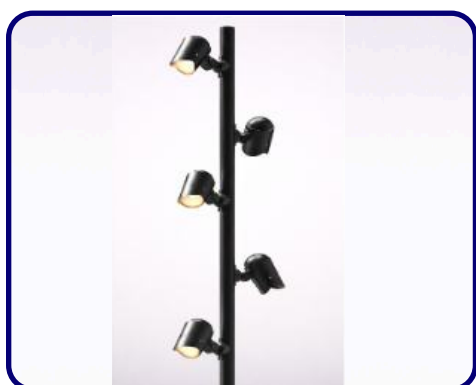

**BULLARD
BOLLARDS**
Think Bollard Think Bullard

THE IBIS

Park/Urban/Garden Pole Luminaires

FIXTURE TYPE: _____

PROJECT NAME: _____

-BOBTZ0373

-BOBTZ0473

-BOBTZ0573

GENERAL INFORMATION:

THE IBIS by Bullard Outdoor blends architectural presence with dependable outdoor performance. Defined by a tall, minimal pole and adjustable cylindrical spotlight heads, its clean, utilitarian design is ideal for parking areas, plazas, pathways, and large-scale architectural exteriors. The multi-head configuration allows for targeted illumination across wide outdoor spaces. Constructed from die-cast aluminum with a durable powder-coated finish, THE IBIS is engineered for long-term outdoor use with excellent corrosion resistance. It features efficient LED lighting delivering controlled, focused light with a CRI of 80. Designed to operate on 110–277V, it offers reliable protection with an IP65 weather rating and IK07 impact resistance. Available in sanded black and dark gray finishes.

FIXTURE TYPE:

Urban Pole Luminaires

LIGHTING

LED

VOLTAGE:

110-277V

MATERIAL:

Die-casting aluminum finishing

DIMENSIONS:

Pole Diameter - Ø: 3.54" (9 cm)
Height - H: 118.11" (300 cm)

LIGHT SOURCE:

LED /30 W / 126 mA / 2815 lm / 110-277V

CODE -BOBTZ0473

DIMENSIONS:

Pole Diameter - Ø: 3.54" (9 cm)
Height - H: 118.11" (300 cm)