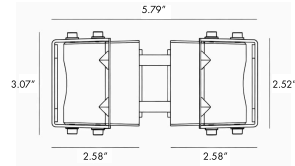

DIMENSIONS:

Pole Diameter - Ø: 3.54" (9 cm)
Height - H: 118.11" (300 cm)

LIGHT SOURCE:

LED /30 W / 126 mA / 2815 lm / 110-277V

CODE -BOBTZ0473

DIMENSIONS:

Pole Diameter - Ø: 3.54" (9 cm)
Height - H: 118.11" (300 cm)

LIGHT SOURCE:

LED /60 W / 252 mA / 5630 lm / 110-277V

CODE -BOBTZ0573

DIMENSIONS:

Pole Diameter - Ø: 3.54" (9 cm)
Height - H: 157.5" (400 cm)

LIGHT SOURCE:

LED /120 W / 504 mA / 11260 lm / 110-277V

2 CCT OPTIONS:

BB-ST-KPG-PL-B0BTZ0373-K30-KAP7037-DIM-B15-A1-IB

- 5 BEAM**
- B15 15°
 - B25 25°
 - B36 36°
 - B60 60°

6 ACCESSORIES

-A1 One side - BO-RP001-KPG-BL

-A2 Two sides - BO-RP002-KPG-BL

- 1 Compatible with all brands and models.
- 2 Safety hook(s) included (see A of image 1)
- 3 Two sizes of rubber gaskets included (see B of image 1) which can be selected based on the diameter of the installing pole. Please refer to the manual for details.
- 4 All stainless steel 304# screws