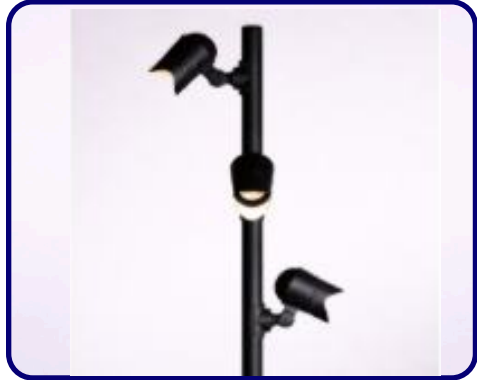

FIXTURE TYPE: _____

PROJECT NAME: _____

NOTES:

-BOBTZ0373