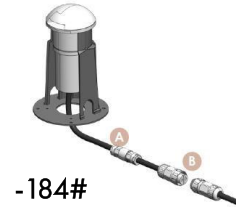

BB-KN-KPG-IL-1E2AW0158-K30-DIM-

1 MODELS:

CODE -1E2AW0158

DIMENSIONS:

Diameter - Ø: 2.76" (7 cm)
Height - H: 5.04" (128 cm)

LIGHT SOURCE:

LED / 1 x 4W / 208 mA / 66 lm / IK 10 / 110-277V

CODE -2E2AW0257

DIMENSIONS:

Diameter - Ø: 2.76" (7 cm)
Height - H: 5.04" (128 cm)

LIGHT SOURCE:

LED / 2 x 2.1W / 208 mA / 195 lm / IK 10 / 110-277V

CODE -4E2AW0435

DIMENSIONS:

Diameter - Ø: 2.76" (7 cm)
Height - H: 5.04" (128 cm)

BB-KN-KPG-IL-1E2AW015B-K30-DIM-

4 WATER PROOF SOLUTION: (optional)

5 ACCESSORIES:

SLEEVE (OPTION 1)

SLEEVE (OPTION 2)

6 PHOTOMETRIC INFO:

sales@gordonbullard.com
www.bullardbollards.com
1-877-964-4646

991 South Gull Lake Dr
Richland, MI 49083
USA