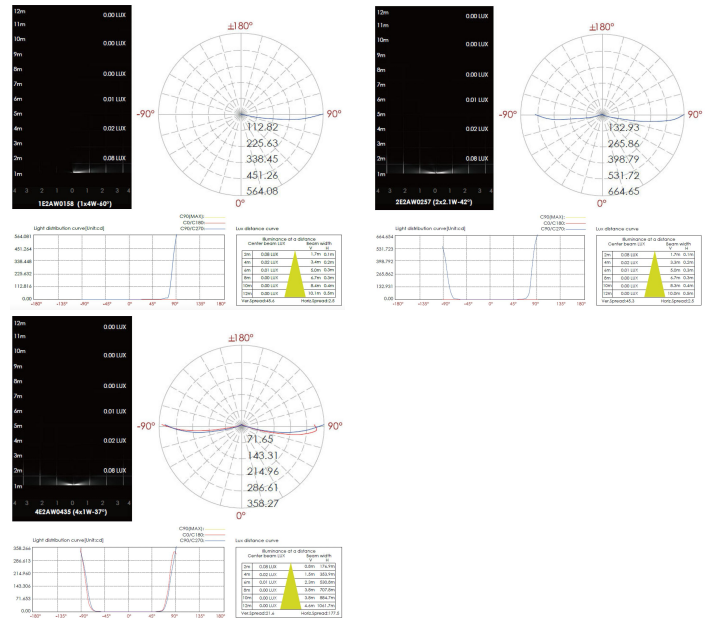

6 PHOTOMETRIC INFO:

sales@gordonbullard.com
www.bullardbollards.com
1-877-964-4646

991 South Gull Lake Dr
Richland, MI 49083
USA