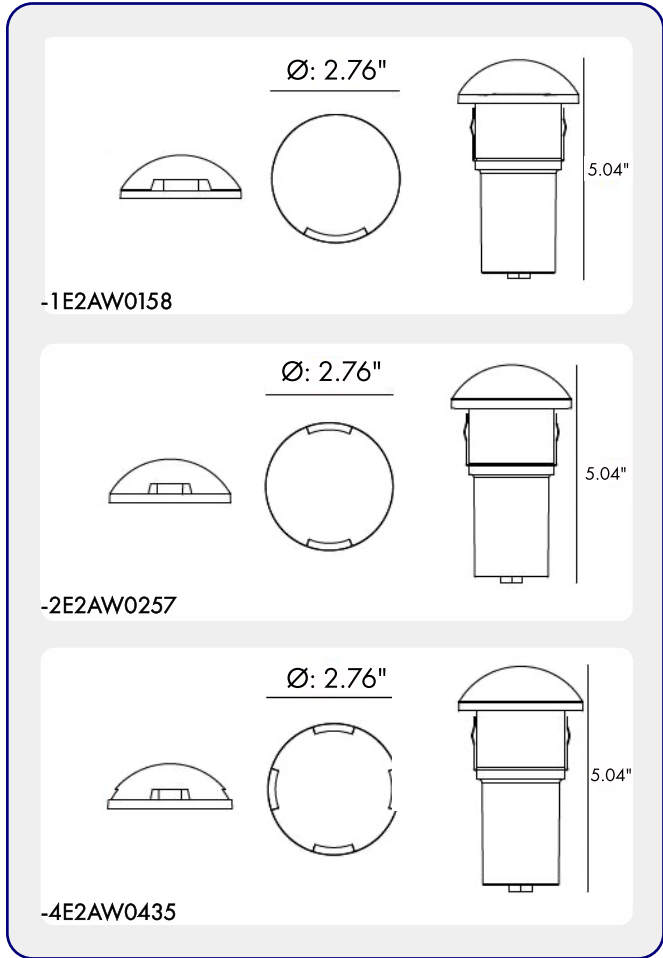

sales@gordonbullard.com
www.bullardbollards.com
1-877-964-4646

991 South Gull Lake Dr
Richland, MI 49083
USA

FIXTURE TYPE: _____

PROJECT NAME: _____

NOTES:

HOW TO ORDER:

CODE:

Example:
CODE: BB-KN-KPG-IL-XXX-XXX-XXX-XXX-XXX-XXX

BB-KN-KPG-IL-1E2AW0158-K30-DIM-

1 MODELS:

CODE -1E2AW0158

DIMENSIONS:

Diameter - Ø: 2.76" (7 cm)
Height - H: 5.04" (128 cm)

LIGHT SOURCE:

LED / 1 x 4W / 208 mA / 66 lm / IK 10 / 110-277V

CODE -2E2AW0257

DIMENSIONS:

Diameter - Ø: 2.76" (7 cm)
Height - H: 5.04" (128 cm)

LIGHT SOURCE:

LED / 2 x 2.1W / 208 mA / 195 lm / IK 10 / 110-277V

CODE -4E2AW0435

DIMENSIONS:

Diameter - Ø: 2.76" (7 cm)
Height - H: 5.04" (128 cm)