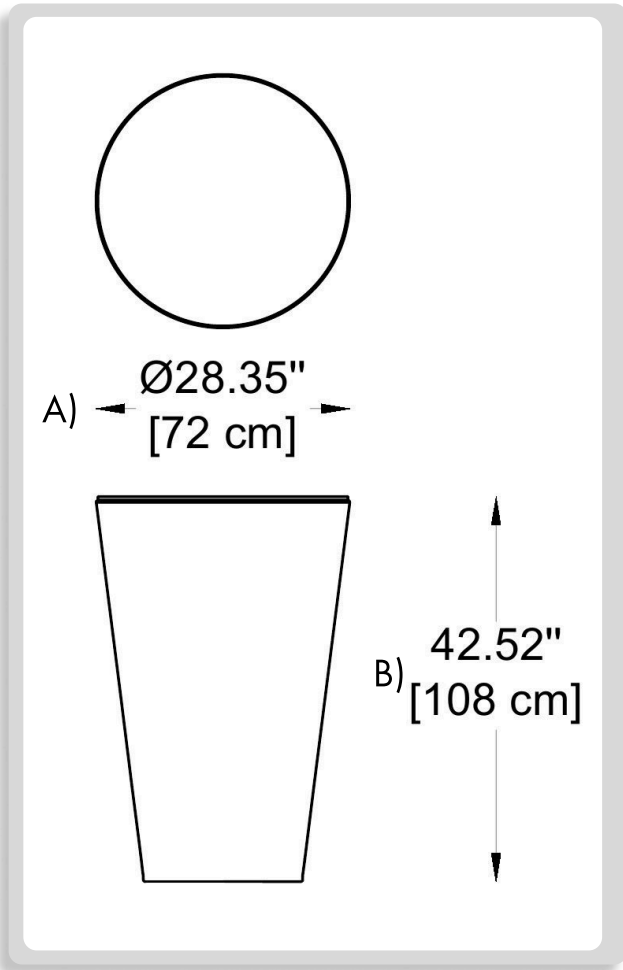

FIXTURE TYPE: _____

PROJECT NAME: _____

NOTES:

HOW TO ORDER:

CODE:

**Example:
CODE: BB-PNT-SD**

BB-PNT-SD

7 FINISH OPTIONS (NON-ILLUMINATED):

STANDARD COLOURS:

- -MW Milky White
- -JB Jet Black
- -EG Elephant Grey
- -CB Chocolate Brown
- -AG Argil Grey
- -DG Dove Grey
- -PB Powder Blue
- -MG Malva Green
- -LG Lime Green
- -SY Saffron Yellow
- -PO Pumpkin Orange
- -FR Flame Red
- -SF Sweet Fuchsia

LACQUERED (GLOSSY)

- -AW-G Absolute White
- -GB-G Glamour Black
- -VG-G Vanity Grey
- -CI-G Charming Ivory
- -SR-G Supreme Red
- -MD-G Metallic Gold
- -MS-G Metallic Silver
- -MC-G Metallic Copper

LACQUERED (MATT)

- -AW-M Absolute White
- -GB-M Glamour Black
- -VG-M Vanity Grey
- -CI-M Charming Ivory
- -SR-M Supreme Red
- -MD-M Metallic Gold
- -MS-M Metallic Silver
- -MC-M Metallic Copper

THINK BOLLARD - THINK BULLARD

sales@gordonbullard.com
www.bullardbollards.com
1-877-964-4646

991 South Gull Lake Dr
Richland, MI 49083
USA