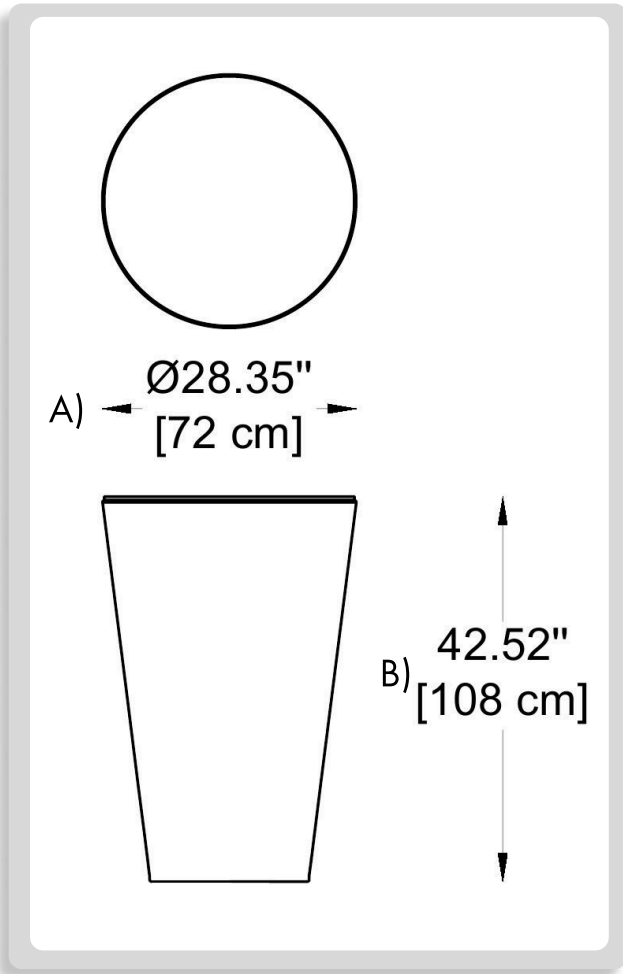

FIXTURE TYPE: _____

PROJECT NAME: _____

NOTES:

HOW TO ORDER:

CODE:

**Example:
CODE: BB-PNT-SD**

BB-PNT-SD

1 DIMENSIONS:

A) Height - H: 42,52" (108 cm)
B) Diameter - Ø: 28,35" (72 cm)

2 LIGHT SOURCE:

E26 / 1 x max. 15W / 110-277V

3 FINISH OPTION:

Light white ☐

4 WEIGHT:

56,2 lb

5 ACCESSORIES: (included)

Table-top glass

6 WIRING:

Black cable (Length: 10 ft)

THINK BOLLARD - THINK BULLARD

sales@gordonbullard.com
www.bullardbollards.com
1-877-964-4646

991 South Gull Lake Dr
Richland, MI 49083
USA