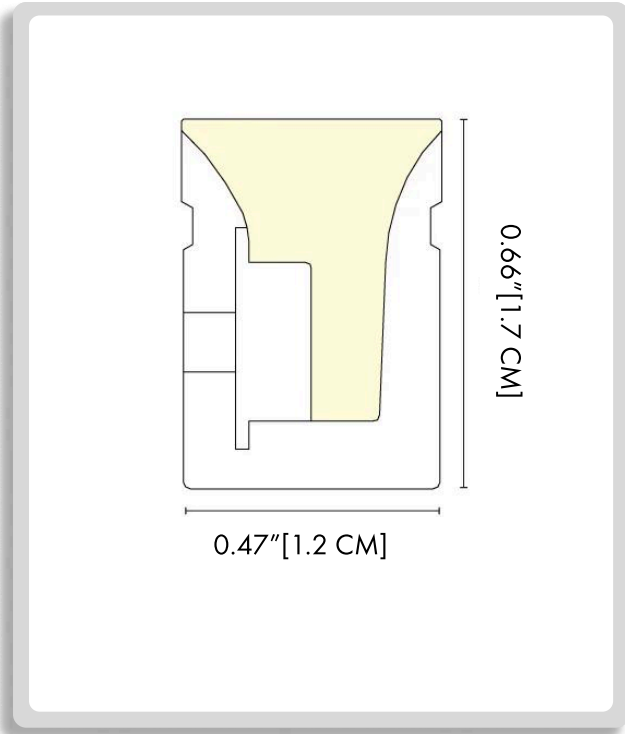

PROJECT NAME: _____

HOW TO ORDER:

CODE:

Example:
CODE: BB-SLWLSG-CL-AF1-SLSG-CL-G1-AS-AFS(T)2020A5-1000

BB-SLWLSG-CL-AF1-SLSG-CL-G1-AS-AFS(T)2020A5-1000

1 DIMENSIONS:

A) Length - L: 0.66" (1.7 cm)
B) Height - H: 0.47" (1.2 cm)

STANDARD LENGTH	REMARK
5000mm (16.4ft)	7*3LED/83.3mm DMX-IC: UCS512H4LB 12 Pixels/m

THINK BOLLARD - THINK BULLARD

sales@gordonbullard.com
www.bullardbollards.com
1-877-964-4646

991 South Gull Lake Dr
Richland, MI 49083
USA

FIXTURE TYPE: _____

PROJECT NAME: _____

HOW TO ORDER:

CODE:

Example:
CODE: BB-SLWLSG-CL-AF1-SLSG-CL-G1-AS-AFS(T)2020A5-1000

BB-SLWLSG-CL-AF1-SLSG-CL-G1-AS-AFS(T)2020A5-1000

1 DIMENSIONS:

A) Length - L: 0.66" (1.7 cm)
B) Height - H: 0.47" (1.2 cm)

STANDARD LENGTH	REMARK
5000mm (16.4ft)	7* 4LED/83.3mm DMX-IC: UCS512H4LB 12 Pixels/m

-AF4-SLSG-CL

	CCT	COLOR RANGE	CRI	INPUT VOLTAGE	RATED CURRENT (A/m)	RATED POWER	MAXIMUM POWER	LUMENS
D27	DMX-2700K	2550-2800K	>90	24V	0.6 (0.18A/ft)	13.5 (4.12W/ft)	14.8 (4.51W/ft)	441 (134LM/ft)
D30	DMX-3000K	2800-3200K						535 (163LM/ft)
D40	DMX-4000K	3900-4350K						528 (161LM/ft)