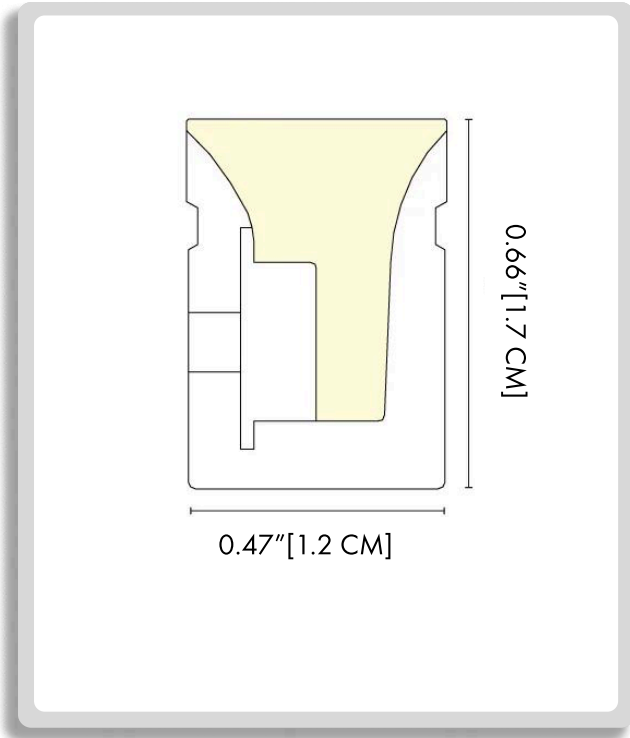

PROJECT NAME: _____

HOW TO ORDER:

CODE:

Example:
CODE: BB-SLWLSG-CL-AF1-SLSG-CL-G1-AS-AFS(T)2020A5-1000

BB-SLWLSG-CL-AF1-SLSG-CL-G1-AS-AFS(T)2020A5-1000

1 DIMENSIONS:

A) Length - L: 0.66" (1.7 cm)
B) Height - H: 0.47" (1.2 cm)

STANDARD LENGTH	REMARK
10000mm (32.81ft)	16LED/50mm

-AF2-SLSG-CL

	CCT	CRI	INPUT VOLTAGE	RATED CURRENT (A/m)	RATED POWER	MAXIMUM POWER	LUMENS
DRGB	DMX-RGB	/	24V	0.6 (0.18A/ft)	13.5 (4.12W/ft)	14.8 (4.51W/ft)	/

FIXTURE TYPE: _____

PROJECT NAME: _____

HOW TO ORDER:

CODE:

Example:
CODE: BB-SLWLSG-CL-AF1-SLSG-CL-G1-AS-AFS(T)2020A5-1000

BB-SLWLSG-CL-AF1-SLSG-CL-G1-AS-AFS(T)2020A5-1000

1 DIMENSIONS:

A) Length - L: 0.66" (1.7 cm)
B) Height - H: 0.47" (1.2 cm)

STANDARD LENGTH	REMARK
5000mm (16.4ft)	7* 4LED/83.3mm DMX-IC: UCS512H4LB 12 Pixels/m

-AF4-SLSG-CL

	CCT	COLOR RANGE	CRI	INPUT VOLTAGE	RATED CURRENT (A/m)	RATED POWER	MAXIMUM POWER	LUMENS
D27	DMX-2700K	2550-2800K	>90	24V	0.6 (0.18A/ft)	13.5 (4.12W/ft)	14.8 (4.51W/ft)	441 (134LM/ft)
D30	DMX-3000K	2800-3200K						535 (163LM/ft)
D40	DMX-4000K	3900-4350K						528 (161LM/ft)