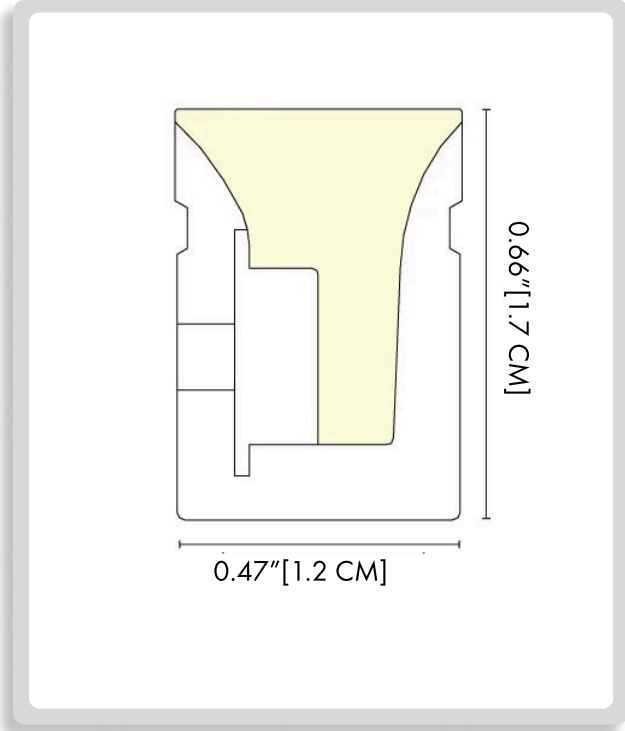

STANDARD LENGTH	REMARK
5000mm (16.4ft)	7* 4LED/83.3mm DMX-IC: UCS512H4LB 12 Pixels/m

-AF4-SLSG-CL

	CCT	COLOR RANGE	CRI	INPUT VOLTAGE	RATED CURRENT (A/m)	RATED POWER	MAXIMUM POWER	LUMENS
D27	DMX-2700K	2550-2800K	>90	24V	0.6 (0.18A/ft)	13.5 (4.12W/ft)	14.8 (4.51W/ft)	441 (134LM/ft)
D30	DMX-3000K	2800-3200K						535 (163LM/ft)
D40	DMX-4000K	3900-4350K						528 (161LM/ft)

FIXTURE TYPE: _____

PROJECT NAME: _____

HOW TO ORDER:

CODE:

Example:
CODE: BB-SLWLSG-CL-AF1-SLSG-CL-G1-AS-AFS(T)2020A5-1000

BB-SLWLSG-CL-AF1-SLSG-CL-G1-AS-AFS(T)2020A5-1000

1 DIMENSIONS:

A) Length - L: 0.66" (1.7 cm)
B) Height - H: 0.47" (1.2 cm)

STANDARD LENGTH	REMARK
5000mm (16.4ft)	7*4LED/83.3mm

THINK BOLLARD - THINK BULLARD

sales@gordonbullard.com
www.bullardbollards.com
1-877-964-4646

991 South Gull Lake Dr
Richland, MI 49083
USA

FIXTURE TYPE: _____

PROJECT NAME: _____

HOW TO ORDER:

CODE:

Example:
CODE: BB-SLWLSG-CL-AF1-SLSG-CL-G1-AS-AFS(T)2020A5-1000

BB-SLWLSG-CL-AF1-SLSG-CL-G1-AS-AFS(T)2020A5-1000

1 DIMENSIONS:

A) Length - L: 0.66" (1.7 cm)
B) Height - H: 0.47" (1.2 cm)