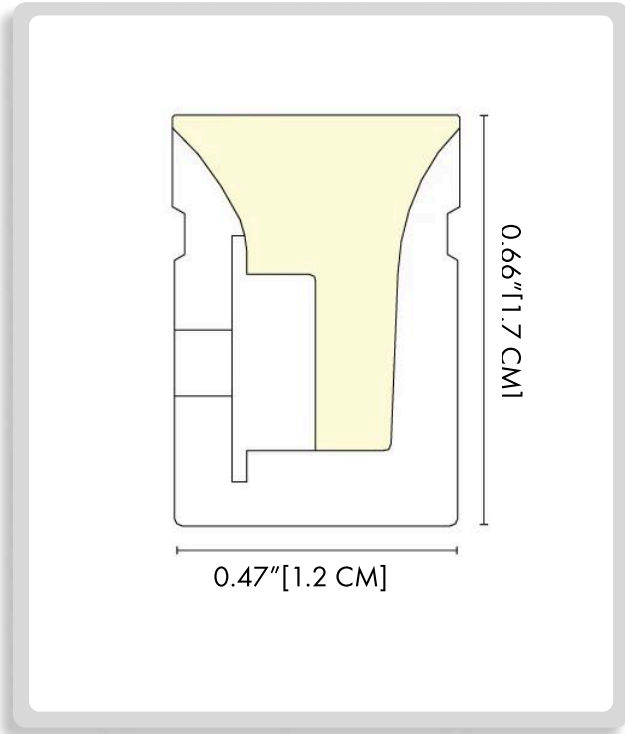

FIXTURE TYPE: _____

PROJECT NAME: _____

HOW TO ORDER:

CODE:

Example:
CODE: BB-SLWLSG-CL-AF1-SLSG-CL-G1-AS-AFS(T)2020A5-1000

BB-SLWLSG-CL-AF1-SLSG-CL-G1-AS-AFS(T)2020A5-1000

1 DIMENSIONS:

A) Length - L: 0.66" (1.7 cm)
B) Height - H: 0.47" (1.2 cm)

STANDARD LENGTH	REMARK
5000mm (16.4ft)	7* 4LED/83.3mm DMX-IC: UCS512H4LB 12 Pixels/m

-AF4-SLSG-CL

	CCT	COLOR RANGE	CRI	INPUT VOLTAGE	RATED CURRENT (A/m)	RATED POWER	MAXIMUM POWER	LUMENS
D27	DMX-2700K	2550-2800K	>90	24V	0.6 (0.18A/ft)	13.5 (4.12W/ft)	14.8 (4.51W/ft)	441 (134LM/ft)
D30	DMX-3000K	2800-3200K						535 (163LM/ft)
D40	DMX-4000K	3900-4350K						528 (161LM/ft)

STANDARD LENGTH	REMARK
5000mm (16.4ft)	7* 3LED/83.3mm DMX-IC: UCS512H4LB 12 Pixels/m

THINK BOLLARD - THINK BULLARD

sales@gordonbullard.com
www.bullardbollards.com
1-877-964-4646

991 South Gull Lake Dr
Richland, MI 49083
USA