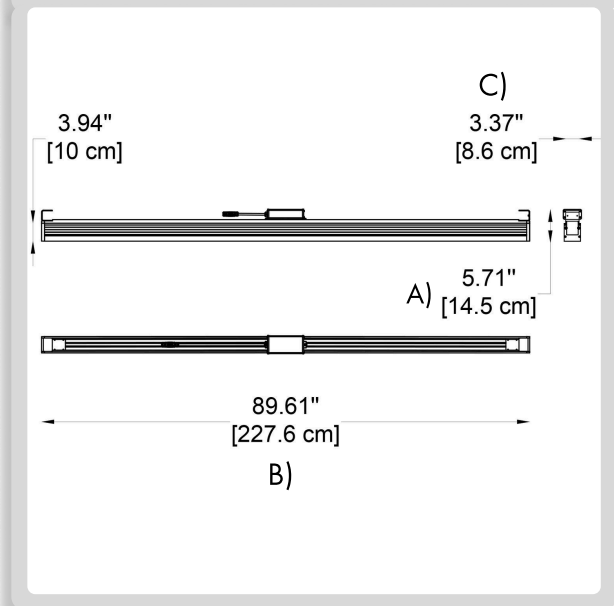

PROJECT NAME: \_\_\_\_\_

NOTES:

**HOW TO ORDER:**

**CODE:**

<b>Example:</b> <b>CODE: BB-SLV-CI-S-DIM</b>	<b>BB-SLV-CI-S-DIM</b>
<b>1</b> <b>MODELS:</b>	

**-S**

**DIMENSIONS:**

A) Height -	H:	5.7" (14.5 cm)
B) Length -	L:	61.26" (155.6 cm)
C) Width -	W:	3.37" (8.6 cm)

**LIGHT SOURCE:**

LED / 21W / 1780 lm/ 110-277V / 3000K / CRI 80

**-M**

**DIMENSIONS:**

A) Height -	H:	5.7" (14.5 cm)
B) Length -	L:	89.61" (227.6 cm)
C) Width -	W:	3.37" (8.6 cm)

**LIGHT SOURCE:**

LED / 45W / 3560 lm/ 110-277V / 3000K / CRI 80