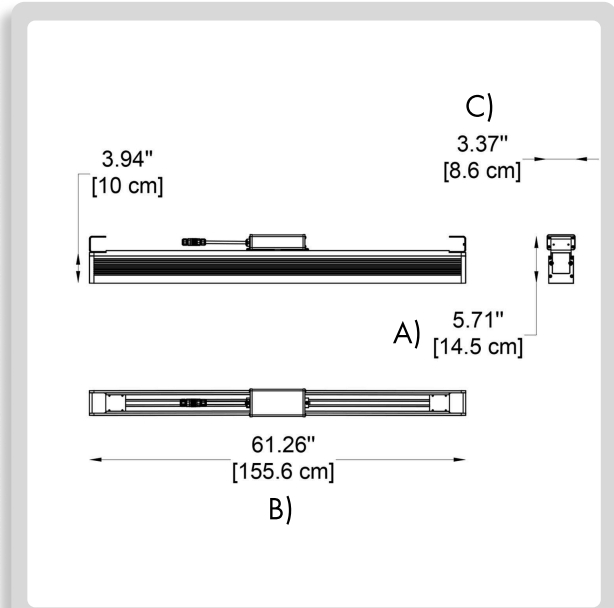

PROJECT NAME: \_\_\_\_\_

NOTES:

**HOW TO ORDER:**

**CODE:**

<b>Example:</b> <b>CODE: BB-SLV-CI-S-DIM</b>	<b>BB-SLV-CI-S-DIM</b>
<b>1</b> <b>MODELS:</b>	

**-S**

**DIMENSIONS:**

A) Height -	H:	5.7" (14.5 cm)
B) Length -	L:	61.26" (155.6 cm)
C) Width -	W:	3.37" (8.6 cm)

**LIGHT SOURCE:**

LED / 21W / 1780 lm/ 110-277V / 3000K / CRI 80

**-M**

**DIMENSIONS:**

A) Height -	H:	5.7" (14.5 cm)
B) Length -	L:	89.61" (227.6 cm)
C) Width -	W:	3.37" (8.6 cm)

**LIGHT SOURCE:**

LED / 45W / 3560 lm/ 110-277V / 3000K / CRI 80