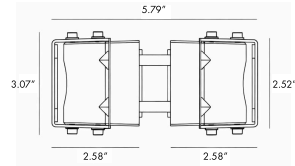

DIMENSIONS:

Pole Diameter - Ø: 1.57" (4 cm)  
Height - H: 59.1" (150 cm)

LIGHT SOURCE:

LED /25.8 W / 120 mA / 2127 lm / 110-277V

CODE -BOBSZ0469

DIMENSIONS:

Pole Diameter - Ø: 1.57" (4 cm)  
Height - H: 86.6" (220 cm)

LIGHT SOURCE:

LED /34.4 W / 160 mA / 2836 lm / 110-277V

CODE -BOBSZ0569

DIMENSIONS:

Pole Diameter - Ø: 2.36" (6 cm)  
Height - H: 118.11" (300 cm)

LIGHT SOURCE:

LED /100 W / 445 mA / 8705 lm / 110-277V

**2 CCT OPTIONS:**

BB-ST-KPG-PL-  
BOBSZ0369-K30-  
KAP7037-DIM-B15-A1-IB

- 5 BEAM**
- B15 15°
  - B25 25°
  - B36 36°
  - B60 60°

**6 ACCESSORIES**

-A1 One side - BO-RP001-KPG-BL

-A2 Two sides - BO-RP002-KPG-BL

- 
- Compatible with all brands and models.
  - Safety hook(s) included (see A of image 1)
  - Two sizes of rubber gaskets included (see B of image 1) which can be selected based on the diameter of the installing pole. Please refer to the manual for details.
  - All stainless steel 304# screws