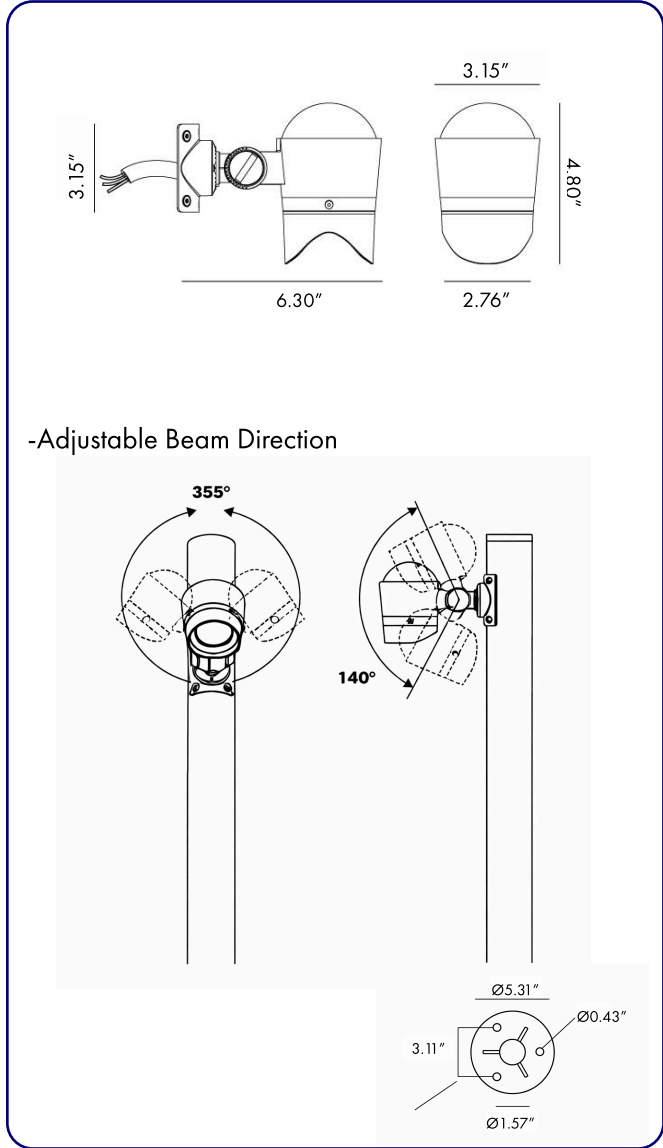

DIMENSIONS:

Pole Diameter - Ø: 1.57" (4 cm)  
Height - H: 59.1" (150 cm)

LIGHT SOURCE:

LED /25.8 W / 120 mA / 2127 lm / 110-277V

CODE -BOBSZ0469

DIMENSIONS:

Pole Diameter - Ø: 1.57" (4 cm)  
Height - H: 86.6" (220 cm)

LIGHT SOURCE:

LED /34.4 W / 160 mA / 2836 lm / 110-277V

CODE -BOBSZ0569

DIMENSIONS:

Pole Diameter - Ø: 2.36" (6 cm)  
Height - H: 118.11" (300 cm)

LIGHT SOURCE:

LED /100 W / 445 mA / 8705 lm / 110-277V

**2 CCT OPTIONS:**

sales@gordonbullard.com  
www.bullardoutdoor.com  
1-877-964-4646

991 South Gull Lake Dr  
Richland, MI 49083  
USA

FIXTURE TYPE: \_\_\_\_\_

PROJECT NAME: \_\_\_\_\_

NOTES:

**HOW TO ORDER:**

**CODE:**

Example:  
CODE: BB-ST-KPG-PL-BOBSZ0369-K30-KAP7037-DIM-B15-A1-IB

BB-ST-KPG-PL-  
BOBSZ0369-K30-  
KAP7037-DIM-B15-A1-IB

- 5 BEAM**
- B15 15°
  - B25 25°
  - B36 36°
  - B60 60°

**6 ACCESSORIES**

-A1 One side - BO-RP001-KPG-BL

-A2 Two sides - BO-RP002-KPG-BL

- 
- Compatible with all brands and models.
  - Safety hook(s) included (see A of image 1)
  - Two sizes of rubber gaskets included (see B of image 1) which can be selected based on the diameter of the installing pole. Please refer to the manual for details.
  - All stainless steel 304# screws