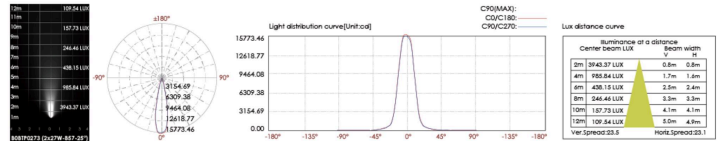

8 PHOTOMETRIC INFO:

sales@gordonbullard.com
www.bullardoutdoor.com
1-877-964-4646

991 South Gull Lake Dr
Richland, MI 49083
USA