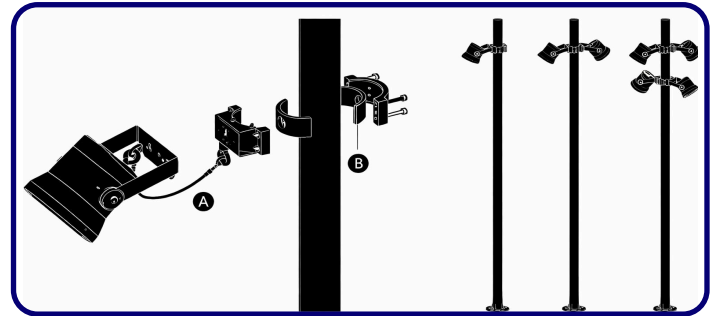

## Park/Urban/Garden Pole Luminaires

FIXTURE TYPE: \_\_\_\_\_

PROJECT NAME: \_\_\_\_\_

-BOBSZ0369

-BOBSZ0469

-BOBSZ0569

**GENERAL INFORMATION:**

THE EGRET by Bullard Outdoor blends architectural presence with dependable outdoor performance. Defined by a tall, minimal pole and adjustable cylindrical spotlight heads, its clean, utilitarian design is ideal for parking areas, plazas, pathways, and large-scale architectural exteriors. The multi-head configuration allows for targeted illumination across wide outdoor spaces. Constructed from die-cast aluminum with a durable powder-coated finish, THE EGRET is engineered for long-term outdoor use with excellent corrosion resistance. It features efficient LED lighting delivering controlled, focused light with a CRI of 80. Designed to operate on 110–277V, it offers reliable protection with an IP65 weather rating and IK07 impact resistance. Available in sanded black and dark gray finishes.

BB-ST-KPG-PL-  
BOBSZ0369-K30-  
KAP7037-DIM-B15-A1-IB

- 5 BEAM**
- B15 15°
  - B25 25°
  - B36 36°
  - B60 60°

**6 ACCESSORIES**

-A1 One side - BO-RP001-KPG-BL

-A2 Two sides - BO-RP002-KPG-BL

- 
- Compatible with all brands and models.
  - Safety hook(s) included (see A of image 1)
  - Two sizes of rubber gaskets included (see B of image 1) which can be selected based on the diameter of the installing pole. Please refer to the manual for details.
  - All stainless steel 304# screws