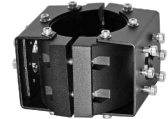

## Park/Urban/Garden Pole Luminaires

FIXTURE TYPE: \_\_\_\_\_

PROJECT NAME: \_\_\_\_\_

-BOBSZ0369

-BOBSZ0469

-BOBSZ0569

**GENERAL INFORMATION:**

THE EGRET by Bullard Outdoor blends architectural presence with dependable outdoor performance. Defined by a tall, minimal pole and adjustable cylindrical spotlight heads, its clean, utilitarian design is ideal for parking areas, plazas, pathways, and large-scale architectural exteriors. The multi-head configuration allows for targeted illumination across wide outdoor spaces. Constructed from die-cast aluminum with a durable powder-coated finish, THE EGRET is engineered for long-term outdoor use with excellent corrosion resistance. It features efficient LED lighting delivering controlled, focused light with a CRI of 80. Designed to operate on 110–277V, it offers reliable protection with an IP65 weather rating and IK07 impact resistance. Available in sanded black and dark gray finishes.

BB-ST-KPG-PL-  
BOBSZ0369-K30-  
KAP7037-DIM-B15-A1-IB

- 5 BEAM**
- B15 15°
  - B25 25°
  - B36 36°
  - B60 60°

**6 ACCESSORIES**

-A1 One side - BO-RP001-KPG-BL

-A2 Two sides - BO-RP002-KPG-BL

- 
- Compatible with all brands and models.
  - Safety hook(s) included (see A of image 1)
  - Two sizes of rubber gaskets included (see B of image 1) which can be selected based on the diameter of the installing pole. Please refer to the manual for details.
  - All stainless steel 304# screws