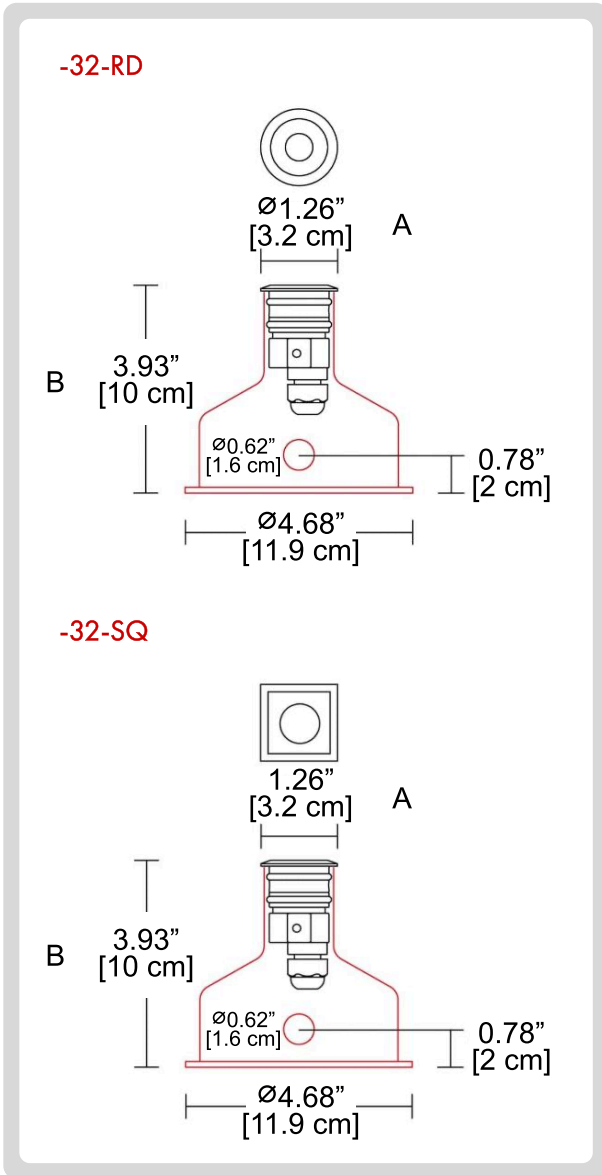

FIXTURE TYPE:

Inground

VOLTAGE:

110-277V

MATERIAL:

Stainless steel AISI 316L, Extruded aluminum EN AW-6060 T5 high resistance to oxidation

IP RATING:

IP 68

MODELS:

-32-RD (round)

-32-SQ (square)

DIMENSIONS:

A) Diameter - Ø: 1.26" (3.2 cm)

B) Height - H: 3.93" (10 cm)

LIGHT SOURCE:

CODE	BEAM ANGLE	WATTAGE	KELVINS	LUMENS	OPERATION RANGE
-B21-1	20°	1 x 1.5W	3000 K	1 x 146 lm	500 mA
-B21-2			3000 K	1 x 146 lm	24 V DC
-B21-3			4000 K	1 x 162 lm	500 mA
-B21-4			4000 K	1 x 162 lm	24 V DC
-B31-1	31°	1 x 1.5W	3000 K	1 x 146 lm	500 mA
-B31-2			3000 K	1 x 146 lm	24 V DC
-B31-3			4000 K	1 x 162 lm	500 mA
-B31-4			4000 K	1 x 162 lm	24 V DC

BB-1007.00BAST300
EC-GH-32-RD-
B21-1-DAL-SS

1

MODELS:

-45-RD (round)

-45-SQ (square)

DIMENSIONS:

A) Diameter - Ø: 1.77" (4.5 cm)

B) Height - H: 3.93" (10 cm)

**BB-1007.00BAST300
OEC-GH-32-RD-
B21-1-DAL-SS**

1

MODELS:

-55-RD (round)

-55-SQ (square)

DIMENSIONS:

A) Diameter - Ø: 2.16" (5.5 cm)

B) Height - H: 3.93" (10 cm)