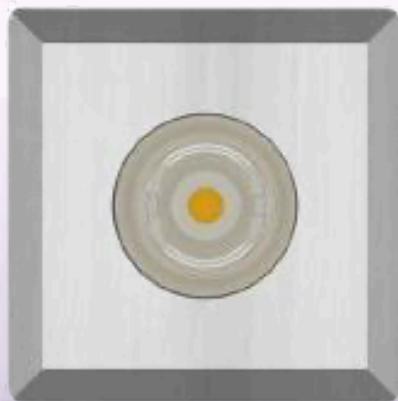

**BULLARD
BOLLARDS**
Think Bollard Think Bullard

BUNNY GROUND

FIXTURE TYPE: _____

PROJECT NAME: _____

GENERAL INFORMATION:

BUNNY GROUND is a compact recessed lighting series with a shallow installation depth, ideal for façades, low walls, plants, bushes, and small architectural details. Available in multiple sizes, optics, and wattages, it delivers precise accent lighting in discreet applications. Constructed from anodized, high-resistance aluminum for long-term durability, it features silicone gaskets for reliable sealing and an ultra-clear tempered glass diffuser for maximum light transmission. The finishing frame is in machined stainless steel, with an optional natural bronze trim available. Equipped with water-lock system to prevent cable condensation and supplied with a polypropylene rough-in housing for safe ground installation. Walk-over rated for non-traffic areas; not suitable for pools or fountains.

FIXTURE TYPE:

Inground

VOLTAGE:

110-277V

MATERIAL:

Stainless steel AISI 316L, Extruded aluminum EN AW-6060 T5 high resistance to oxidation

IP RATING:

IP 68

MODELS:

-32-RD (round)

-32-SQ (square)

DIMENSIONS:

A) Diameter - Ø: 1.26" (3.2 cm)

B) Height - H: 3.93" (10 cm)

LIGHT SOURCE:

CODE	BEAM ANGLE	WATTAGE	KELVINS	LUMENS	OPERATION RANGE
-B21-1	20°	1 x 1.5W	3000 K	1 x 146 lm	500 mA
-B21-2			3000 K	1 x 146 lm	24 V DC
-B21-3			4000 K	1 x 162 lm	500 mA
-B21-4			4000 K	1 x 162 lm	24 V DC
-B31-1	31°	1 x 1.5W	3000 K	1 x 146 lm	500 mA
-B31-2			3000 K	1 x 146 lm	24 V DC
-B31-3			4000 K	1 x 162 lm	500 mA
-B31-4			4000 K	1 x 162 lm	24 V DC