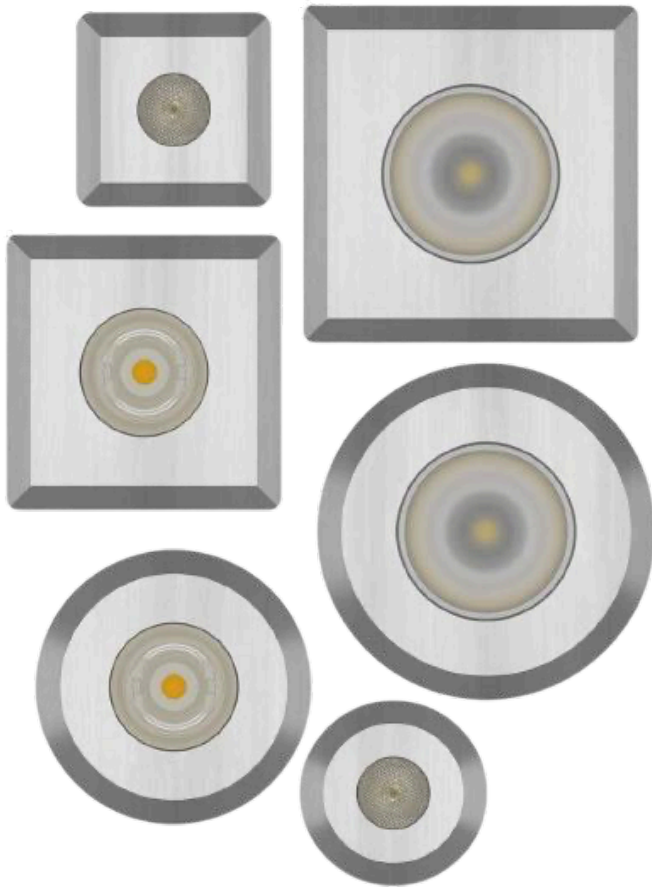

**BULLARD
BOLLARDS**
Think Bullard Think Bullard

**CODE:
BB-1007.00BAST300EC-GH**

FIXTURE TYPE: _____

PROJECT NAME: _____

HOW TO ORDER:

CODE:

Example:
CODE: BB-1007.00BAST300EC-GH-32-RD-B21-1-DAL-SS

BB-1007.00BAST300EC-GH-32-RD-B21-1-DAL-SS

2 DIMMING OPTIONS:

- -NON NON-Dimmable
- -DIM 0-10V
- -DAL Dali

3 FINISH OPTIONS:

- -SS Stainless Steel
- -NB Natural Bronze
- -CUS Custom on request*

4 ACCESSORIES:

-AC205-IP66
IP66 remote power supply box

-AC610 *Only for 32 models
Rough-in housing 30x105

-AC611 *Only for 45 models
Rough-in housing 40x105

-AC612 *Only for 55 models
Rough-in housing 50x105

-AC204
IP 68 fast connector 4P

THINK BOLLARD - THINK BULLARD

sales@gordonbullard.com
www.bullardbollards.com
1-877-964-4646

991 South Gull Lake Dr
Richland, MI 49083
USA