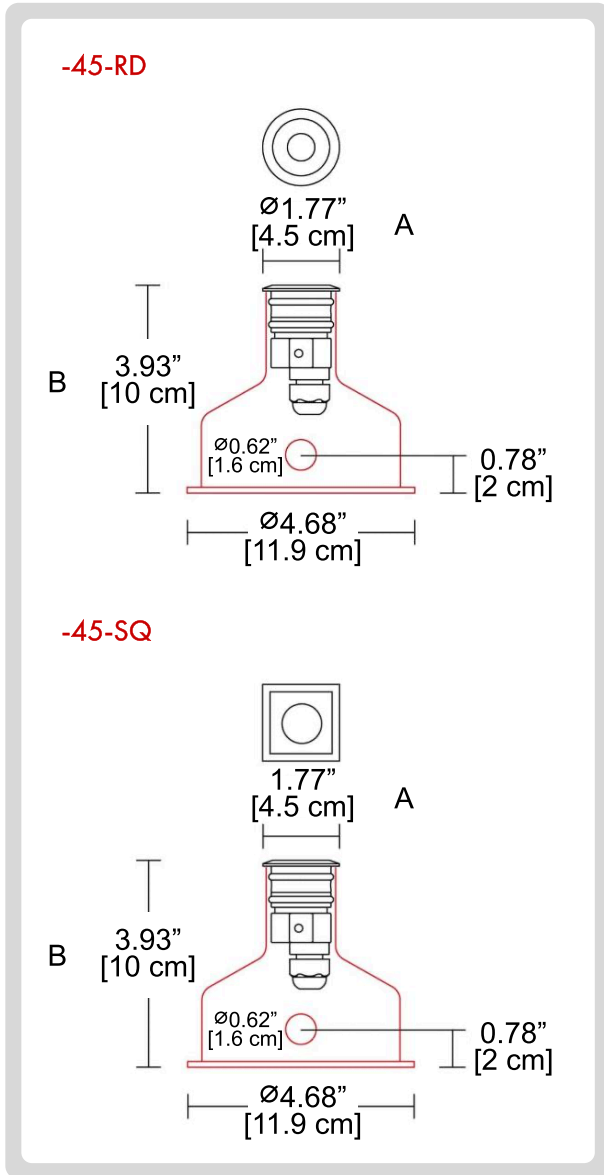

MODELS:

-32-RD (round)

-32-SQ (square)

DIMENSIONS:

A) Diameter - Ø: 1.26" (3.2 cm)

B) Height - H: 3.93" (10 cm)

LIGHT SOURCE:

CODE	BEAM ANGLE	WATTAGE	KELVINS	LUMENS	OPERATION RANGE
-B21-1	20°	1 x 1.5W	3000 K	1 x 146 lm	500 mA
-B21-2			3000 K	1 x 146 lm	24 V DC
-B21-3			4000 K	1 x 162 lm	500 mA
-B21-4			4000 K	1 x 162 lm	24 V DC
-B31-1	31°	1 x 1.5W	3000 K	1 x 146 lm	500 mA
-B31-2			3000 K	1 x 146 lm	24 V DC
-B31-3			4000 K	1 x 162 lm	500 mA
-B31-4			4000 K	1 x 162 lm	24 V DC

CODE:

BB-1007.00BAST300EC-GH

FIXTURE TYPE: _____

PROJECT NAME: _____

HOW TO ORDER:

CODE:

Example:

**CODE: BB-1007.00BAST300EC-GH-32-RD-
B21-1-DAL-SS**

BB-1007.00BAST300
EC-GH-32-RD-
B21-1-DAL-SS

1

MODELS:

-45-RD (round)

-45-SQ (square)

DIMENSIONS:

A) Diameter - Ø: 1.77" (4.5 cm)

B) Height - H: 3.93" (10 cm)

**BB-1007.00BAST300
OEC-GH-32-RD-
B21-1-DAL-SS**

1

MODELS:

-55-RD (round)

-55-SQ (square)

DIMENSIONS:

A) Diameter - Ø: 2.16" (5.5 cm)

B) Height - H: 3.93" (10 cm)