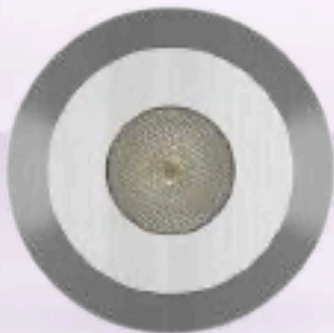

**BULLARD
BOLLARDS**
Think Bollard Think Bullard

BUNNY GROUND

FIXTURE TYPE: _____

PROJECT NAME: _____

GENERAL INFORMATION:

BUNNY GROUND is a compact recessed lighting series with a shallow installation depth, ideal for façades, low walls, plants, bushes, and small architectural details. Available in multiple sizes, optics, and wattages, it delivers precise accent lighting in discreet applications. Constructed from anodized, high-resistance aluminum for long-term durability, it features silicone gaskets for reliable sealing and an ultra-clear tempered glass diffuser for maximum light transmission. The finishing frame is in machined stainless steel, with an optional natural bronze trim available. Equipped with water-lock system to prevent cable condensation and supplied with a polypropylene rough-in housing for safe ground installation. Walk-over rated for non-traffic areas; not suitable for pools or fountains.

FIXTURE TYPE:

Inground

VOLTAGE:

110-277V

MATERIAL:

Stainless steel AISI 316L, Extruded aluminum EN AW-6060 T5 high resistance to oxidation

IP RATING:

IP 68

DIFFUSER:

Tempered glass (8mm for 90 models and 15mm for 135/245 models)

WARRANTY:

LED lighting products are warranted for 5 years.

DRIVER POSITION:

Remote

MAIN FEATURES:

- High visual comfort
- Available in a wide choice of optics
- Functional and minimalistic design
- Shock-resistant construction
- Operating Temperature: -4°F to +122°F.

MODELS:

-32-RD (round)

-32-SQ (square)

DIMENSIONS:

A) Diameter - Ø: 1.26" (3.2 cm)

B) Height - H: 3.93" (10 cm)

LIGHT SOURCE:

CODE	BEAM ANGLE	WATTAGE	KELVINS	LUMENS	OPERATION RANGE
-B21-1	20°	1 x 1.5W	3000 K	1 x 146 lm	500 mA
-B21-2			3000 K	1 x 146 lm	24 V DC
-B21-3			4000 K	1 x 162 lm	500 mA
-B21-4			4000 K	1 x 162 lm	24 V DC
-B31-1	31°	1 x 1.5W	3000 K	1 x 146 lm	500 mA
-B31-2			3000 K	1 x 146 lm	24 V DC
-B31-3			4000 K	1 x 162 lm	500 mA
-B31-4			4000 K	1 x 162 lm	24 V DC