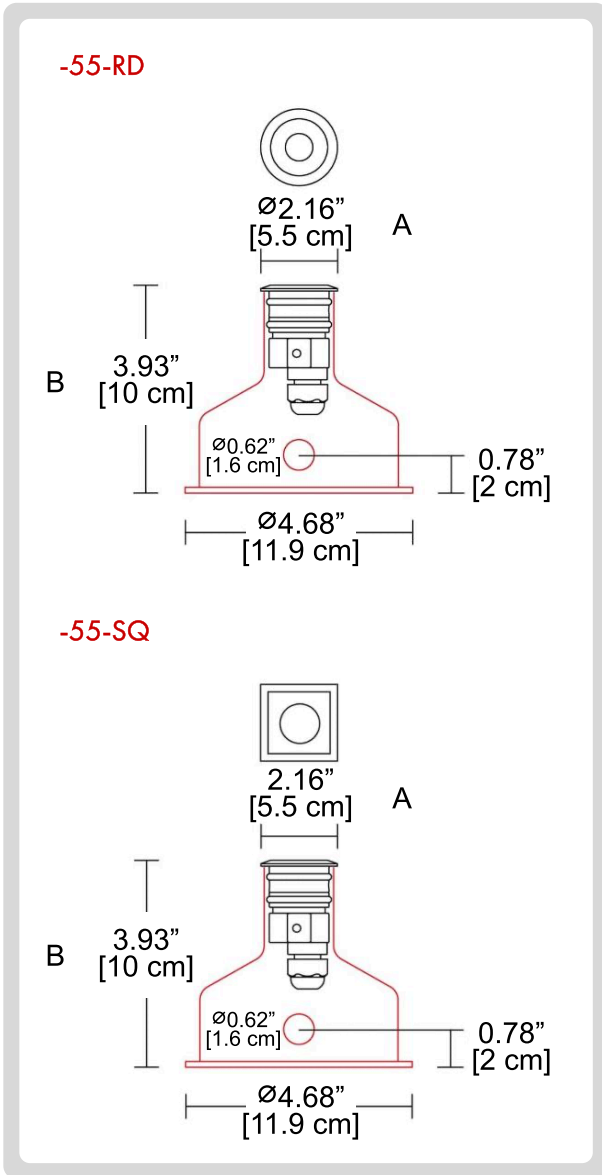

**BULLARD
BOLLARDS**
Think Bullard Think Bullard

CODE:

BB-1007.00BAST300EC-GH

FIXTURE TYPE: _____

PROJECT NAME: _____

HOW TO ORDER:

CODE:

Example:

**CODE: BB-1007.00BAST300EC-GH-32-RD-
B21-1-DAL-SS**

**BB-1007.00BAST300
OEC-GH-32-RD-
B21-1-DAL-SS**

1

MODELS:

-55-RD (round)

-55-SQ (square)

DIMENSIONS:

A) Diameter - Ø: 2.16" (5.5 cm)

B) Height - H: 3.93" (10 cm)

LIGHT SOURCE:

CODE	BEAM ANGLE	WATTAGE	KELVINS	LUMENS	OPERATION RANGE	
-B14-1	14°	1 x 2.1W	3000 K	1 x 196 lm	24 V DC	
-B14-2		1 x 3.2W	3000 K	1 x 277 lm	1050 mA	
-B14-3		1 x 2.1W	4000 K	1 x 218 lm	24 V DC	
-B14-4		1 x 3.2W	4000 K	1 x 307 lm	1050 mA	
-B17-1	17°	1 x 2.1W	3000 K	1 x 196 lm	24 V DC	
-B17-2		1 x 3.2W	3000 K	1 x 277 lm	1050 mA	
-B17-3		1 x 2.1W	4000 K	1 x 218 lm	24 V DC	
-B17-4		1 x 3.2W	4000 K	1 x 307 lm	1050 mA	
-B25-1	25°	1 x 6W	3000 K	1 x 845 lm	350 mA	
-B25-2			3000 K	1 x 845 lm	24 V DC	
-B25-3			4000 K	1 x 877 lm	350 mA	
-B25-4			4000 K	1 x 877 lm	24 V DC	
-B36-1	36°	1 x 2.1W	3000 K	1 x 196 lm	24 V DC	
-B36-2		1 x 3.2W	3000 K	1 x 277 lm	1050 mA	
-B36-3		1 x 2.1W	4000 K	1 x 218 lm	24 V DC	
-B36-4		1 x 3.2W	4000 K	1 x 307 lm	1050 mA	
-B55-1	55°	1 x 6W	3000 K	1 x 845 lm	350 mA	
-B55-2			3000 K	1 x 845 lm	24 V DC	
-B55-3			4000 K	1 x 877 lm	350 mA	
-B55-4			4000 K	1 x 877 lm	24 V DC	
Only for -55-RD model	-B14-5	14°	1 x 1W	BLUE	1 x 40 lm	1050 mA
	-B17-5	17°	1 x 1W	BLUE	1 x 40 lm	1050 mA
	-B36-5	36°	1 x 1W	BLUE	1 x 40 lm	1050 mA
	-B42x55-1	55°	1 x 2.1W	3000 K	1 x 196 lm	24 V DC
	-B42x55-2		1 x 3.2W	3000 K	1 x 277 lm	1050 mA
-B42x55-3	1 x 2.1W		4000 K	1 x 218 lm	24 V DC	
-B42x55-4	1 x 3.2W		4000 K	1 x 307 lm	1050 mA	

THINK BOLLARD - THINK BULLARD

sales@gordonbullard.com

www.bullardbollards.com

1-877-964-4646

991 South Gull Lake Dr

Richland, MI 49083

USA