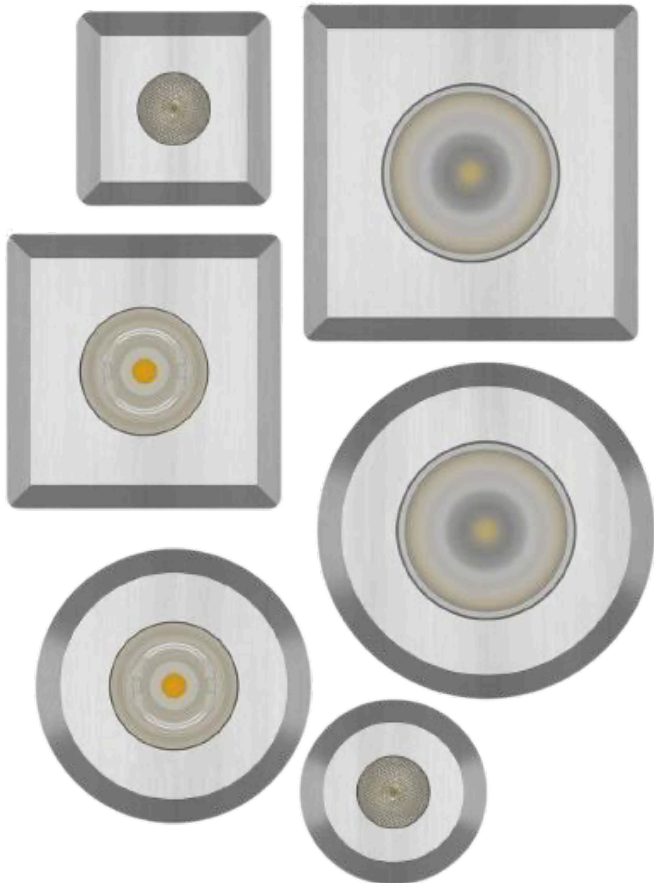

**BULLARD
BOLLARDS**
Think Bollard Think Bullard

BUNNY GROUND

FIXTURE TYPE: _____

PROJECT NAME: _____

GENERAL INFORMATION:

BUNNY GROUND is a compact recessed lighting series with a shallow installation depth, ideal for façades, low walls, plants, bushes, and small architectural details. Available in multiple sizes, optics, and wattages, it delivers precise accent lighting in discreet applications. Constructed from anodized, high-resistance aluminum for long-term durability, it features silicone gaskets for reliable sealing and an ultra-clear tempered glass diffuser for maximum light transmission. The finishing frame is in machined stainless steel, with an optional natural bronze trim available. Equipped with water-lock system to prevent cable condensation and supplied with a polypropylene rough-in housing for safe ground installation. Walk-over rated for non-traffic areas; not suitable for pools or fountains.

FIXTURE TYPE:

Inground

VOLTAGE:

110-277V

MATERIAL:

Stainless steel AISI 316L, Extruded aluminum EN AW-6060 T5 high resistance to oxidation

IP RATING:

IP 68

MODELS:

-32-RD (round)

-32-SQ (square)

DIMENSIONS:

A) Diameter - Ø: 1.26" (3.2 cm)

B) Height - H: 3.93" (10 cm)

LIGHT SOURCE:

CODE	BEAM ANGLE	WATTAGE	KELVINS	LUMENS	OPERATION RANGE
-B21-1	20°	1 x 1.5W	3000 K	1 x 146 lm	500 mA
-B21-2			3000 K	1 x 146 lm	24 V DC
-B21-3			4000 K	1 x 162 lm	500 mA
-B21-4			4000 K	1 x 162 lm	24 V DC
-B31-1	31°	1 x 1.5W	3000 K	1 x 146 lm	500 mA
-B31-2			3000 K	1 x 146 lm	24 V DC
-B31-3			4000 K	1 x 162 lm	500 mA
-B31-4			4000 K	1 x 162 lm	24 V DC

BB-1007.00BAST300
EC-GH-32-RD-
B21-1-DAL-SS

1

MODELS:

-45-RD (round)

-45-SQ (square)

DIMENSIONS:

A) Diameter - Ø: 1.77" (4.5 cm)

B) Height - H: 3.93" (10 cm)