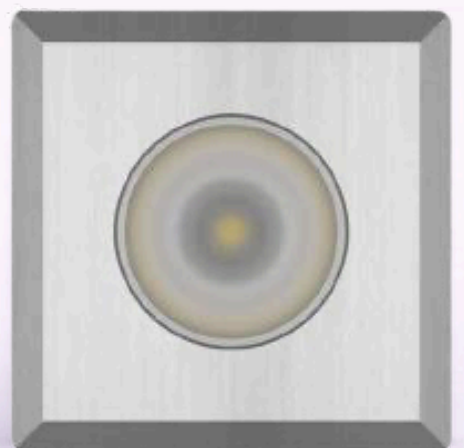

**BULLARD
BOLLARDS**
Think Bollard Think Bullard

BUNNY GROUND

FIXTURE TYPE: _____

PROJECT NAME: _____

GENERAL INFORMATION:

BUNNY GROUND is a compact recessed lighting series with a shallow installation depth, ideal for façades, low walls, plants, bushes, and small architectural details. Available in multiple sizes, optics, and wattages, it delivers precise accent lighting in discreet applications. Constructed from anodized, high-resistance aluminum for long-term durability, it features silicone gaskets for reliable sealing and an ultra-clear tempered glass diffuser for maximum light transmission. The finishing frame is in machined stainless steel, with an optional natural bronze trim available. Equipped with water-lock system to prevent cable condensation and supplied with a polypropylene rough-in housing for safe ground installation. Walk-over rated for non-traffic areas; not suitable for pools or fountains.

MODELS:

-32-RD (round)

-32-SQ (square)

DIMENSIONS:

A) Diameter - Ø: 1.26" (3.2 cm)

B) Height - H: 3.93" (10 cm)

LIGHT SOURCE:

CODE	BEAM ANGLE	WATTAGE	KELVINS	LUMENS	OPERATION RANGE
-B21-1	20°	1 x 1.5W	3000 K	1 x 146 lm	500 mA
-B21-2			3000 K	1 x 146 lm	24 V DC
-B21-3			4000 K	1 x 162 lm	500 mA
-B21-4			4000 K	1 x 162 lm	24 V DC
-B31-1	31°	1 x 1.5W	3000 K	1 x 146 lm	500 mA
-B31-2			3000 K	1 x 146 lm	24 V DC
-B31-3			4000 K	1 x 162 lm	500 mA
-B31-4			4000 K	1 x 162 lm	24 V DC