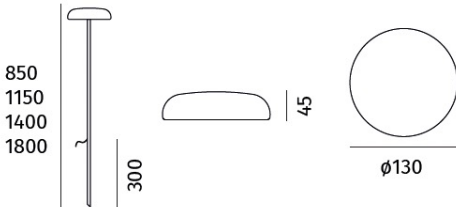

-112A

-112B

-112C

-112D

-115C

DIMENSIONS:

Diameter 1 - Ø: 3.94" (10 cm)
Diameter 2 - Ø: 0.39" (1 cm)
Width - W: 1.57"(4 cm)
Depth - P: 11.81"(30 cm)

-115C OOLITE BIG

DIMENSIONS:

Diameter 1 - Ø: 5.12" (13 cm)
Diameter 2 - Ø: 0.39" (1 cm)
Width - W: 1.77"(4.5 cm)
Depth - P: 11.81"(30 cm)

Due to the dynamic nature of lighting products and the associated technologies, luminaire data on all specification sheets is subject to change at the discretion of Gordon Bullard LLC and associated companies.

Example:

CODE: BB-112A-9010-112A-H1-K22-393-DIM

BB-112A-9010-112A-H1-K22-393-DIM

1

MODELS:

HEIGHT:

-H1	Height -	H: 33.46" (85 cm)
-H2	Height -	H: 45.28" (115 cm)
-H3	Height -	H: 55.12"(140 cm)
-H4	Height -	H: 70.87"(180 cm)