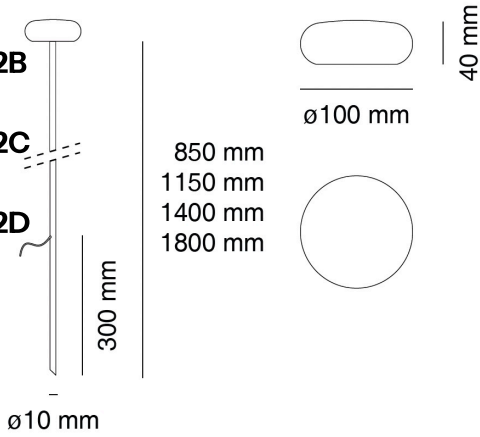

**CODE: BB-112A-9010-112A-H1-
K22-393-DIM**

**BB-112A-9010-11
12A-H1-K22-393-
DIM**

1

MODELS:

-112A OOLITE SMOOTH

-112B OOLITE GRIT

-112C OOLITE ROUGH

-112D OOLITE CUP

-112A

-112B

-112C

-112D

-115C

DIMENSIONS:

Diameter 1 - Ø: 3.94" (10 cm)
Diameter 2 - Ø: 0.39" (1 cm)
Width - W: 1.57"(4 cm)
Depth - P: 11.81"(30 cm)

-115C OOLITE BIG

DIMENSIONS:

Diameter 1 - Ø: 5.12" (13 cm)
Diameter 2 - Ø: 0.39" (1 cm)
Width - W: 1.77"(4.5 cm)
Depth - P: 11.81"(30 cm)

Due to the dynamic nature of lighting products and the associated technologies, luminaire data on all specification sheets is subject to change at the discretion of Gordon Bullard LLC and associated companies.

Example:

CODE: BB-112A-9010-112A-H1-K22-393-DIM

BB-112A-9010-112A-H1-K22-393-DIM

1

MODELS:

HEIGHT:

-H1	Height -	H: 33.46" (85 cm)
-H2	Height -	H: 45.28" (115 cm)
-H3	Height -	H: 55.12"(140 cm)
-H4	Height -	H: 70.87"(180 cm)