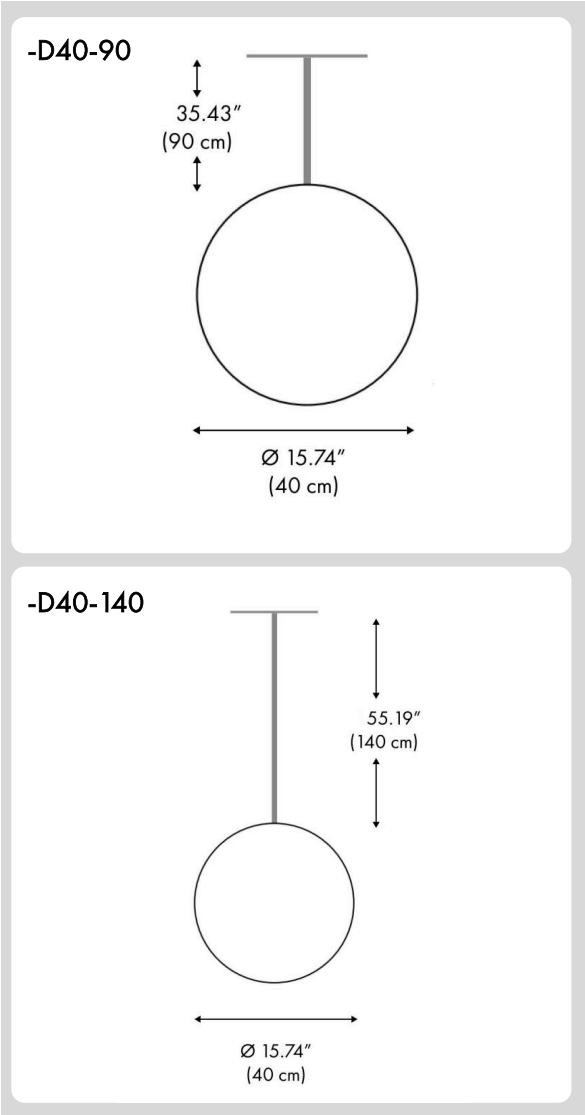

991 South Gull Lake Dr
Richland, MI 49083
USA

FIXTURE TYPE: _____

PROJECT NAME: _____

HOW TO ORDER:

CODE:

Example:
CODE: BB-GT-40-SD-S-ST

BB-GT-40-SD-S-ST

1 PROFILE DIAMETER:

-S

DIMENSIONS:

A) Diameter Ø: 15.74" (40 cm)
B) Height - H: 35.43" (90 cm)

-M

DIMENSIONS:

A) Diameter Ø: 15.74" (40 cm)
B) Height - H: 55.19" (140 cm)

*Energy saving bulb recommended (not included).

2 LIGHT SOURCE:

E26* / 1 x max.10W / 110-277V

3 FINISH OPTION:

Glossy Finish

4 FINISH OPTION (STEM):

-ST Satin
-AW Absolute White

THINK BOLLARD - THINK BULLARD

sales@gordonbullard.com
www.bullardbollards.com
1-877-964-4646