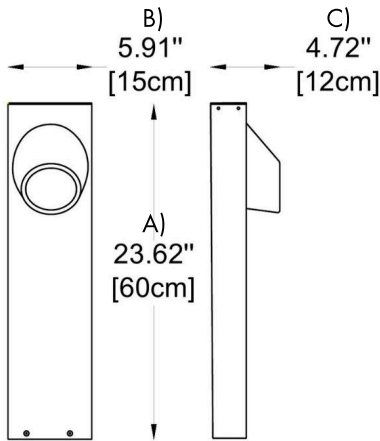

**BULLARD
BOLLARDS**
Think Bollard Think Bullard

LYNTRA
BB-0901-BL

**BULLARD
BOLLARDS**
Think Bullard Think Bullard

**CODE:
BB-0901-BL**

FIXTURE TYPE: _____

PROJECT NAME: _____

GENERAL INFORMATION:

The Lyntra Bollard from Bullard Outdoor is a versatile LED bollard light with a sleek square design, available in two height options: 23.62" (60 cm) and 31.62" (80 cm). This bollard provides an 8W power output and operates on a 110-277V input voltage. Built with durable pure aluminum and gasket materials, it offers a high IP65 protection rating, ensuring strong resistance to corrosion and compression, making it ideal for outdoor use in gardens, parks, pathways, and villa landscapes. The Lyntra Bollard has dimensions of L: 5.91" (15 cm) and W: 4.72" (12 cm), comes with CCT options of 2700K, 3000K, 4000K, and 5000K, a choice of 40° or 120° beam angles, and a CRI of 80 or 90.

991 South Gull Lake Dr

Richland, MI 49083

USA

FIXTURE TYPE: _____

PROJECT NAME: _____

HOW TO ORDER:

CODE:

Example:
CODE: BB-0901-BL-S-B40-K30-C80-DIM-CUS

BB-0901-BL-S-B40-K30-C80-DIM-CUS

1 MODEL:

-S

DIMENSIONS:

A) Height - H: 23.62" (60 cm)
B) Length - L: 5.91" (15 cm)
C) Width - W: 4.72" (12 cm)

-M

DIMENSIONS:

A) Height - H: 31.62" (80 cm)
B) Length - L: 5.91" (15 cm)
C) Width - W: 4.72" (12 cm)