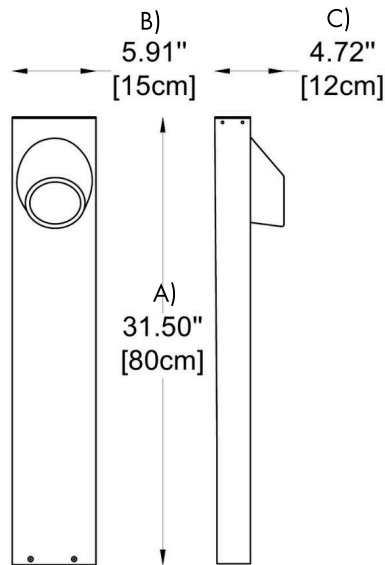

FIXTURE TYPE: _____

PROJECT NAME: _____

HOW TO ORDER:

CODE:

Example:
CODE: BB-0901-BL-S-B40-K30-C80-DIM-CUS

BB-0901-BL-S-B40-
K30-C80-DIM-CUS

6 DIMMING OPTIONS:

- -NON NON-Dimmable
- -DIM 1-10V
- -DMX DMX512
- -RDM RDM

7 FINISH OPTIONS:

- -WH White
- -BL Black
- -CUS Custom on request*

THINK BOLLARD - THINK BULLARD

sales@gordonbullard.com
www.bullardbollards.com
1-877-964-4646

991 South Gull Lake Dr
Richland, MI 49083
USA