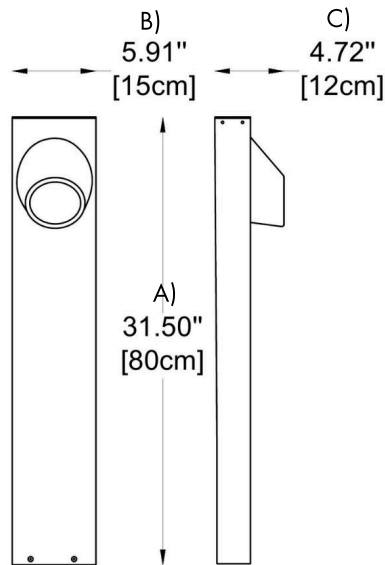

**BULLARD
BOLLARDS**
Think Bollard Think Bullard

LYNTRA
BB-0901-BL

**BULLARD
BOLLARDS**
Think Bullard Think Bullard

**CODE:
BB-0901-BL**

FIXTURE TYPE: _____

PROJECT NAME: _____

GENERAL INFORMATION:

The Lyntra Bollard from Bullard Outdoor is a versatile LED bollard light with a sleek square design, available in two height options: 23.62" (60 cm) and 31.62" (80 cm). This bollard provides an 8W power output and operates on a 110-277V input voltage. Built with durable pure aluminum and gasket materials, it offers a high IP65 protection rating, ensuring strong resistance to corrosion and compression, making it ideal for outdoor use in gardens, parks, pathways, and villa landscapes. The Lyntra Bollard has dimensions of L: 5.91" (15 cm) and W: 4.72" (12 cm), comes with CCT options of 2700K, 3000K, 4000K, and 5000K, a choice of 40° or 120° beam angles, and a CRI of 80 or 90.

991 South Gull Lake Dr

Richland, MI 49083

USA

FIXTURE TYPE: _____

PROJECT NAME: _____

HOW TO ORDER:

CODE:

Example:
CODE: BB-0901-BL-S-B40-K30-C80-DIM-CUS

BB-0901-BL-S-B40-K30-C80-DIM-CUS

1 MODEL:

-S

DIMENSIONS:

A) Height - H: 23.62" (60 cm)
B) Length - L: 5.91" (15 cm)
C) Width - W: 4.72" (12 cm)

-M

DIMENSIONS:

A) Height - H: 31.62" (80 cm)
B) Length - L: 5.91" (15 cm)
C) Width - W: 4.72" (12 cm)