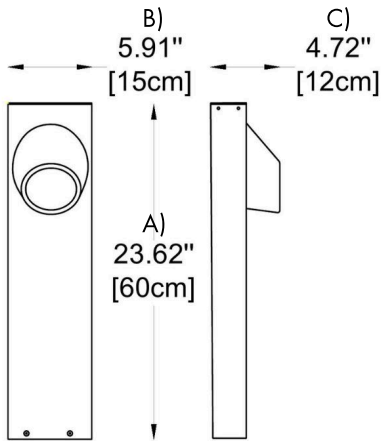

FIXTURE TYPE: _____

PROJECT NAME: _____

HOW TO ORDER:

CODE:

Example:
CODE: BB-0901-BL-S-B40-K30-C80-DIM-CUS

BB-0901-BL-S-B40-
K30-C80-DIM-CUS

6 DIMMING OPTIONS:

- -NON NON-Dimmable
- -DIM 1-10V
- -DMX DMX512
- -RDM RDM

7 FINISH OPTIONS:

- -WH White
- -BL Black
- -CUS Custom on request*

THINK BOLLARD - THINK BULLARD

sales@gordonbullard.com
www.bullardbollards.com
1-877-964-4646

991 South Gull Lake Dr
Richland, MI 49083
USA