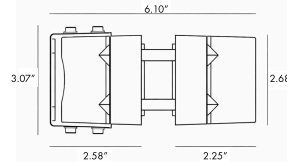

6 ACCESSORIES

-A1 One side - BO-RP001-KPG-BL