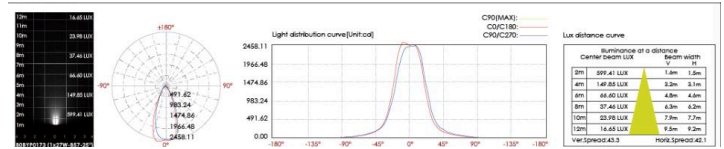

8 PHOTOMETRIC INFO:

sales@gordonbullard.com
www.bullardoutdoor.com
1-877-964-4646

991 South Gull Lake Dr
Richland, MI 49083
USA