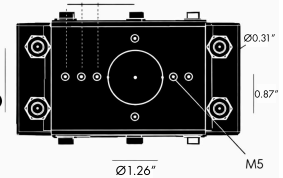

LIGHT SOURCE:

LED / 19.5 W / 90 mA / 2054 lm / 110-277V

CODE -BOBYC0273

DIMENSIONS:

Pole Diameter - Ø: 2.36" (6 cm)  
Height - H: 86.6" (220 cm)

LIGHT SOURCE:

LED / 39 W / 180 mA / 4108 lm / 110-277V

CODE -BOBYC0473

DIMENSIONS:

Pole Diameter - Ø: 2.36" (6 cm)  
Height - H: 86.6" (220 cm)

LIGHT SOURCE:

LED / 78 W / 360 mA / 8360 lm / 110-277V

**2 CCT OPTIONS:**

-K30 3000K  
-CUS Custom on request\*

**3 FINISH OPTIONS:**

- 5 BEAM**
- B15 15°
  - B25 25°
  - B36 36°
  - B60 60°

**6 ACCESSORIES**

-A1 One side - BO-RP001-KPG-BL

-A2 Two sides - BO-RP002-KPG-BL

- 1 Compatible with all brands and models.
- 2 Safety hook(s) included (see A of image 1)
- 3 Two sizes of rubber gaskets included (see B of image 1) which can be selected based on the diameter of the installing pole. Please refer to the manual for details.
- 4 All stainless steel 304# screws