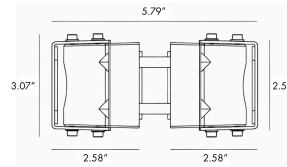

-A2 Two sides - BO-RP002-KPG-BL