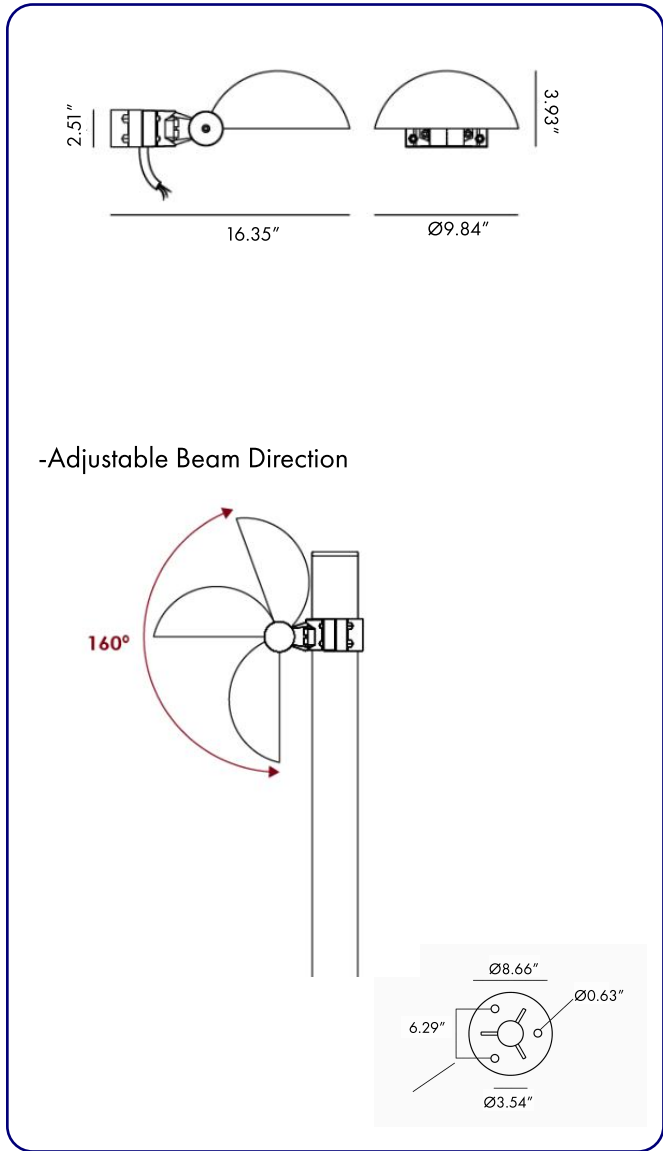

FIXTURE TYPE: _____

PROJECT NAME: _____

NOTES:

HOW TO ORDER:

CODE:

Example:
CODE: BB-ST-KPG-PL-B0BTW0473-K30-KAP7037-DIM-B15-A1-IB

BB-ST-KPG-PL-
B0BTW0473-K30-
KAP7037-DIM-B15-A1-IB

1. **5 BEAM**
2. -B15 15°
   - -B25 25°
   - -B36 36°
   - -B60 60°

6 ACCESSORIES

-A1 One side - BO-RP001-KPG-BL

-A2 Two sides - BO-RP002-KPG-BL