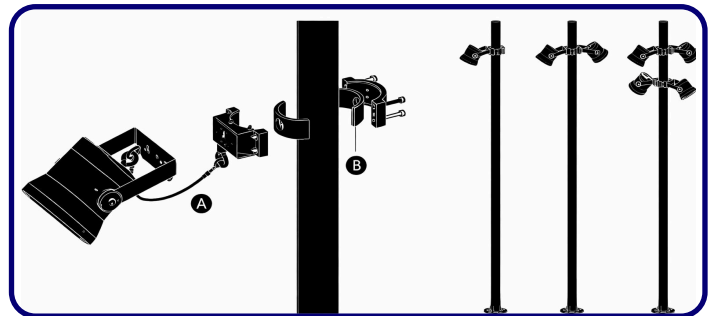

DIMENSIONS:

Pole Diameter - Ø: 2.36" (6 cm)  
Height - H: 86.6" (220 cm)

LIGHT SOURCE:

LED / 78 W / 360 mA / 8360 lm / 110-277V

**2 CCT OPTIONS:**

-K30 3000K  
-CUS Custom on request\*

**3 FINISH OPTIONS:**

- 5 BEAM**
- B15 15°
  - B25 25°
  - B36 36°
  - B60 60°

**6 ACCESSORIES**

-A1 One side - BO-RP001-KPG-BL

-A2 Two sides - BO-RP002-KPG-BL

- 1 Compatible with all brands and models.
- 2 Safety hook(s) included (see A of image 1)
- 3 Two sizes of rubber gaskets included (see B of image 1) which can be selected based on the diameter of the installing pole. Please refer to the manual for details.
- 4 All stainless steel 304# screws