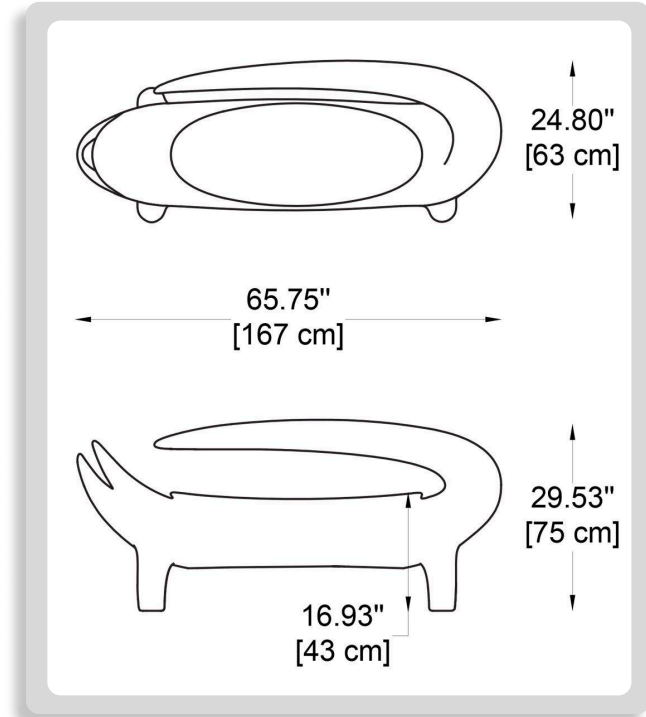

FIXTURE TYPE: _____

PROJECT NAME: _____

NOTES:

HOW TO ORDER:

CODE:

Example:
CODE: BB-KRK170-SD-BPL-SS

BB-KRK170-SD-BPL-SS

1 DIMENSIONS:

- A) Height - H: 29.53" (75 cm)
- B) Length - L: 65.75" (167 cm)
- B) Width - W: 24.80" (63 cm)

2 MATERIAL:

- -PL Polyethylene
- -BPL Biobased polyethylene (ONLY FOR SPECIAL COLORS)

3 FINISH OPTIONS (NON-ILLUMINATED):

STANDARD COLORS:

-MW	Milky White		-PB	Powder Blue	
-JB	Jet Black		-MG	Malva Green	
-EG	Elephant Grey		-LG	Lime Green	
-CB	Chocolate Brown		-SY	Saffron Yellow	
-AG	Argil Grey		-PO	Pumpkin Orange	
-DG	Dove Grey		-FR	Flame Red	
			-SF	Sweet Fuchsia	

LACQUERED (GLOSSY)

- -AW-G Absolute White
- -GB-G Glamour Black
- -VG-G Vanity Grey
- -CI-G Charming Ivory
- -SR-G Supreme Red
- -MD-G Metallic Gold
- -MS-G Metallic Silver
- -MC-G Metallic Copper

LACQUERED (MATT)

- -AW-M Absolute White
- -GB-M Glamour Black
- -VG-M Vanity Grey
- -CI-M Charming Ivory
- -SR-M Supreme Red
- -MD-M Metallic Gold
- -MS-M Metallic Silver
- -MC-M Metallic Copper

SPECIAL COLORS (BIOBASED POLYETHYLENE)

- -SS Sahara Sand
- -SL Savannah Land
- -ND Namibian Desert

THINK BOLLARD - THINK BULLARD

sales@gordonbullard.com
www.bullardbollards.com
1-877-964-4646

991 South Gull Lake Dr
Richland, MI 49083
USA