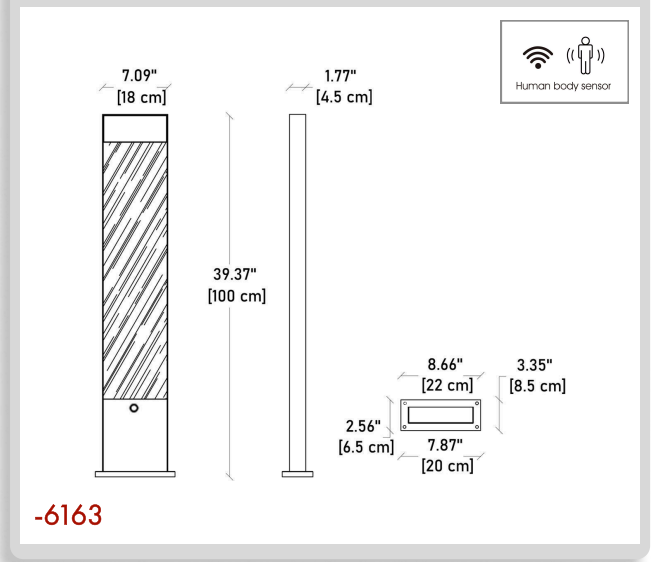

FIXTURE TYPE: _____

PROJECT NAME: _____

NOTES:

LED

IP65

LUTRON

CASAMBI

HOW TO ORDER: _____ CODE: _____

Example:
CODE: BB-CDRPH-GLC-6162-40K-DIM-MB-T

BB-CDRPH-
GLC-6162-40K-DIM-
MB-T

1 MODELS:

-6162

DIMENSIONS:

- A) Height - H: 39.37" (100 cm)
- B) Length - L: 7.09" (18 cm)
- C) Width - W: 1.77" (4.5 cm)

LIGHT SOURCE:

LED / 9W / 110-277V / CRI ≥80

-6163

DIMENSIONS:

- A) Height - H: 39.37" (100 cm)
- B) Length - L: 7.09" (18 cm)
- C) Width - W: 1.77" (4.5 cm)

LIGHT SOURCE:

LED / 9W / 110-277V / CRI ≥80

2 CCT:

- **-30K** 3000K
- **-40K** 4000K
- **-60K** 6000K

3 DIMMING OPTIONS:

- **-NON** NON-Dimmable
- **-DIM** 0-10V
- **-CAS** Casambi
- **-LUT** Lutron
- **-DL** DALI

4 FINISH OPTIONS:

- **-DG-T** Dark grey + Timber finish
- **-MB-T** Matt black + Timber finish
- **-MG-T** Matt Grey + Timber finish
- **-GM-T** Gray Metal Sand Grain + Timber finish

THINK BOLLARD - THINK BULLARD

sales@gordonbullard.com
www.bullardbollards.com
1-877-964-4646

991 South Gull Lake Dr
Richland, MI 49083
USA