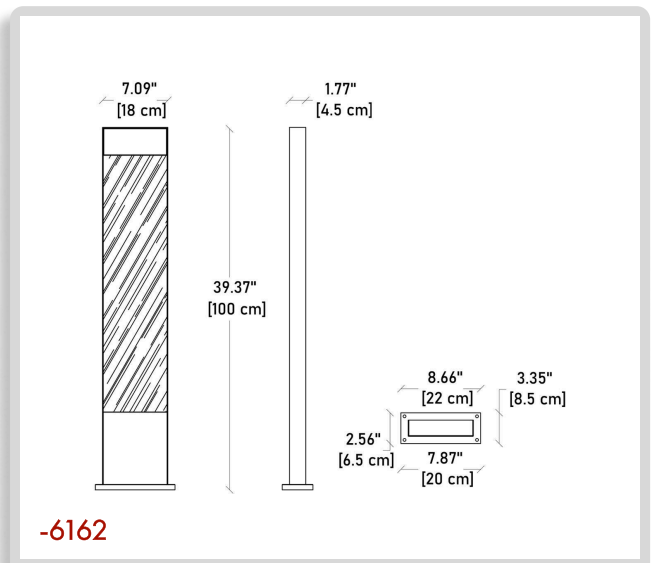

FIXTURE TYPE: _____

PROJECT NAME: _____

NOTES:

LED

IP65

LUTRON

CASAMBI

HOW TO ORDER: _____ CODE: _____

Example:
CODE: BB-CDRPH-GLC-6162-40K-DIM-MB-T

BB-CDRPH-
GLC-6162-40K-DIM-
MB-T

1 MODELS:

-6162

DIMENSIONS:

- A) Height - H: 39.37" (100 cm)
- B) Length - L: 7.09" (18 cm)
- C) Width - W: 1.77" (4.5 cm)

LIGHT SOURCE:

LED / 9W / 110-277V / CRI ≥80

-6163

DIMENSIONS:

- A) Height - H: 39.37" (100 cm)
- B) Length - L: 7.09" (18 cm)
- C) Width - W: 1.77" (4.5 cm)

LIGHT SOURCE:

LED / 9W / 110-277V / CRI ≥80

2 CCT:

- **-30K** 3000K
- **-40K** 4000K
- **-60K** 6000K

3 DIMMING OPTIONS:

- **-NON** NON-Dimmable
- **-DIM** 0-10V
- **-CAS** Casambi
- **-LUT** Lutron
- **-DL** DALI

4 FINISH OPTIONS:

- **-DG-T** Dark grey + Timber finish
- **-MB-T** Matt black + Timber finish
- **-MG-T** Matt Grey + Timber finish
- **-GM-T** Gray Metal Sand Grain + Timber finish

THINK BOLLARD - THINK BULLARD

sales@gordonbullard.com
www.bullardbollards.com
1-877-964-4646

991 South Gull Lake Dr
Richland, MI 49083
USA