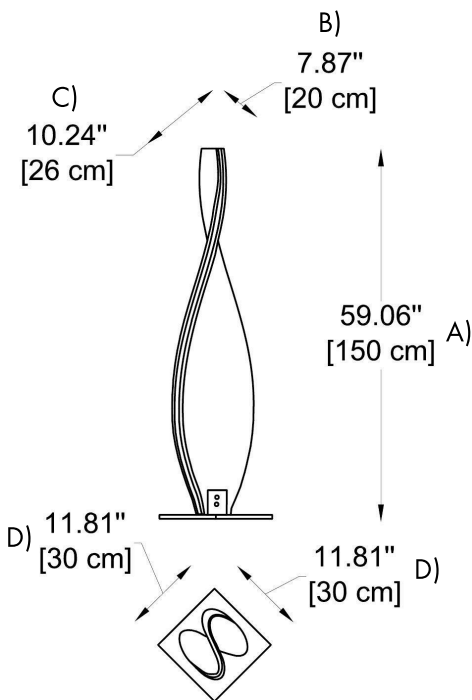

BB-LAT2236-BL-
S-SS-35K-WH-
DIM

1 MODELS:

-S

DIMENSIONS:

A) Height -	H:	39.37" (100 cm)
B) Length -	L:	7.5" (19 cm)
C) Width -	W:	7.5" (19 cm)
D) Base -	L/W:	1.81" (30 cm)

LIGHT SOURCE:

LED | 24W | 1680 lm | 110-277V | CRI 90

-M

DIMENSIONS:

A) Height -	H:	59.06" (150 cm)
B) Length -	L:	7.9" (20 cm)
C) Width -	W:	10.2" (26 cm)
D) Base -	L/W:	1.81" (30 cm)

LIGHT SOURCE:

LED | 36W | 4320 lm | 110-277V | CRI 90

-S

-M

THINK BOLLARD - THINK BULLARD

1	MODELS:	<input type="text"/>
----------	----------------	----------------------

-M

DIMENSIONS:

A) Height -	H: 78.74" (200 cm)
B) Length -	L: 7.9" (20 cm)
C) Width -	W: 11.8" (30 cm)
D) Base -	L/W: 1.81" (30 cm)

LIGHT SOURCE:

LED | 48W | 5760 lm | 110-277V | CRI 90

2	BODY MATERIAL:	<input type="text"/>
----------	-----------------------	----------------------

-SS	Stainless Steel
-AL	Aluminum

3	CCT:	<input type="text"/>
----------	-------------	----------------------