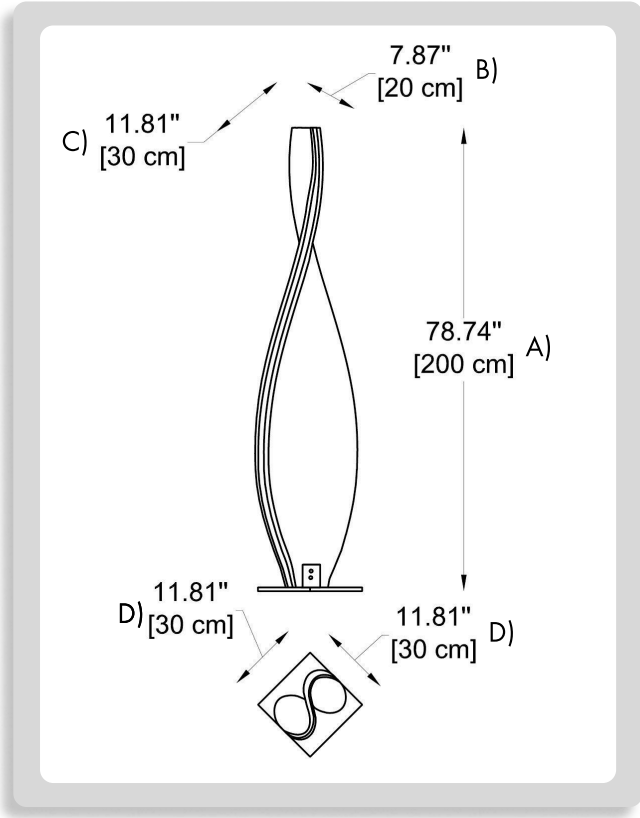

BB-LAT2236-BL-
S-SS-35K-WH-
DIM

1 MODELS:

-S

DIMENSIONS:

A) Height -	H:	39.37" (100 cm)
B) Length -	L:	7.5" (19 cm)
C) Width -	W:	7.5" (19 cm)
D) Base -	L/W:	1.81" (30 cm)

LIGHT SOURCE:

LED | 24W | 1680 lm | 110-277V | CRI 90

-M

DIMENSIONS:

A) Height -	H:	59.06" (150 cm)
B) Length -	L:	7.9" (20 cm)
C) Width -	W:	10.2" (26 cm)
D) Base -	L/W:	1.81" (30 cm)

LIGHT SOURCE:

LED | 36W | 4320 lm | 110-277V | CRI 90

-S

-M

THINK BOLLARD - THINK BULLARD

sales@gordonbullard.com
www.bullardbollards.com
1-877-964-4646

991 South Gull Lake Dr
Richland, MI 49083
USA

FIXTURE TYPE: _____

PROJECT NAME: _____

HOW TO ORDER:

CODE:

Example: CODE: BB-LAT2236-BL-S-SS-35K-WH-DIM	BB-LAT2236-BL- S-SS-35K-WH- DIM
---	--

1	MODELS:	<input type="text"/>
----------	----------------	----------------------

-M

DIMENSIONS:

A) Height -	H: 78.74" (200 cm)
B) Length -	L: 7.9" (20 cm)
C) Width -	W: 11.8" (30 cm)
D) Base -	L/W: 1.81" (30 cm)