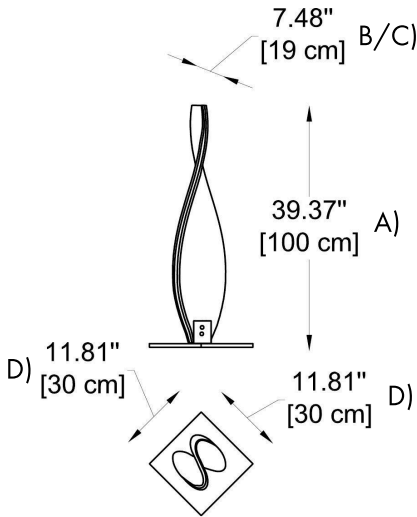

BB-LAT2236-BL-
S-SS-35K-WH-
DIM

1 MODELS:

-S

DIMENSIONS:

A) Height -	H:	39.37" (100 cm)
B) Length -	L:	7.5" (19 cm)
C) Width -	W:	7.5" (19 cm)
D) Base -	L/W:	1.81" (30 cm)

LIGHT SOURCE:

LED | 24W | 1680 lm | 110-277V | CRI 90

-M

DIMENSIONS:

A) Height -	H:	59.06" (150 cm)
B) Length -	L:	7.9" (20 cm)
C) Width -	W:	10.2" (26 cm)
D) Base -	L/W:	1.81" (30 cm)

LIGHT SOURCE:

LED | 36W | 4320 lm | 110-277V | CRI 90

-S

-M

THINK BOLLARD - THINK BULLARD

1	MODELS:	<input type="text"/>
----------	----------------	----------------------

-M

DIMENSIONS:

A) Height -	H: 78.74" (200 cm)
B) Length -	L: 7.9" (20 cm)
C) Width -	W: 11.8" (30 cm)
D) Base -	L/W: 1.81" (30 cm)

LIGHT SOURCE:

LED | 48W | 5760 lm | 110-277V | CRI 90

2	BODY MATERIAL:	<input type="text"/>
----------	-----------------------	----------------------

-SS	Stainless Steel
-AL	Aluminum

3	CCT:	<input type="text"/>
----------	-------------	----------------------