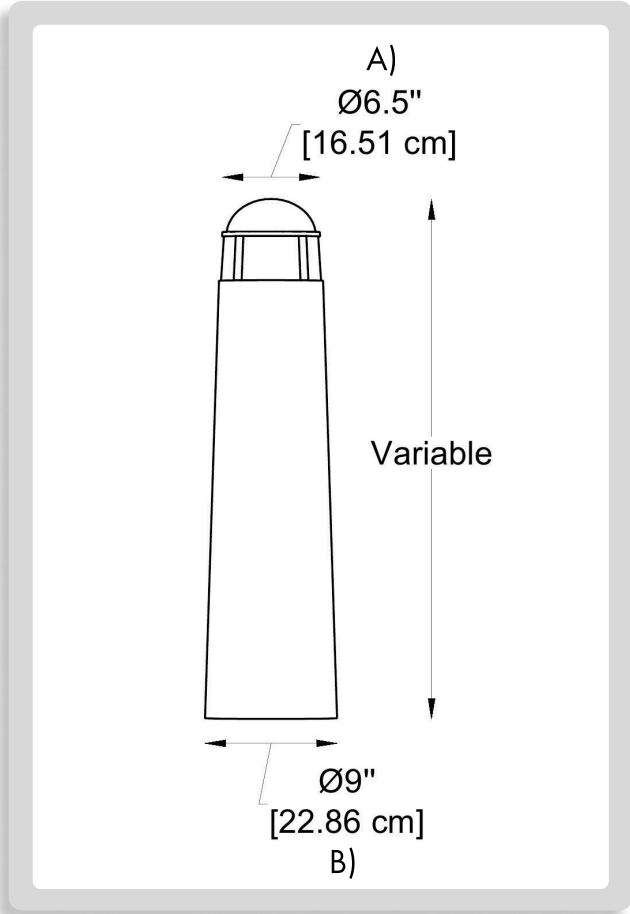

FIXTURE TYPE: _____

PROJECT NAME: _____

HOW TO ORDER:

CODE:

Example:
CODE: BB-LAM-BL-H1-L1-K30-DIM-WH

BB-LAM-BL-H1-L1
-K30-DIM-WH

1 HEIGHT:

- -H1 H: 18" (45.7 cm)
- -H2 H: 30" (76.2 cm)
- -H3 H: 60" (152.4 cm)
- -CUS Custom on request*

2 DIAMETERS:

A) TOP Ø : 6.5" (16.51 cm) x B) BASE Ø : 9" (16.51 cm)

3 LIGHT SOURCE:

- -L1 LED / 5W / 375 lm / CRI 90 / 110-277V
- -L2 LED / 10W / 750 lm / CRI 90 / 110-277V
- -L3 LED / 20W / 1600 lm / CRI 90 / 110-277V
- -CUS Custom on request*

4 CCT:

- -K27 2700K
- -K30 3000K
- -K35 3500K
- -K40 4000K
- -K50 5000K

5 DIMMING OPTIONS:

- -NON NON-Dimmable
- -DIM 0-10V
- -CAS Casambi
- -LUT Lutron
- -DAL Dali

6 FINISH OPTIONS:

- -WH White (RAL 9010)
- -BL Black (RAL 9005)
- -BR Bronze (RAL 8004)
- -LG Light Grey (RAL 7047)
- -DK Dark Grey (RAL 7021)
- -CUS Custom on request*

THINK BOLLARD - THINK BULLARD

sales@gordonbullard.com
www.bullardbollards.com
1-877-964-4646

991 South Gull Lake Dr
Richland, MI 49083
USA