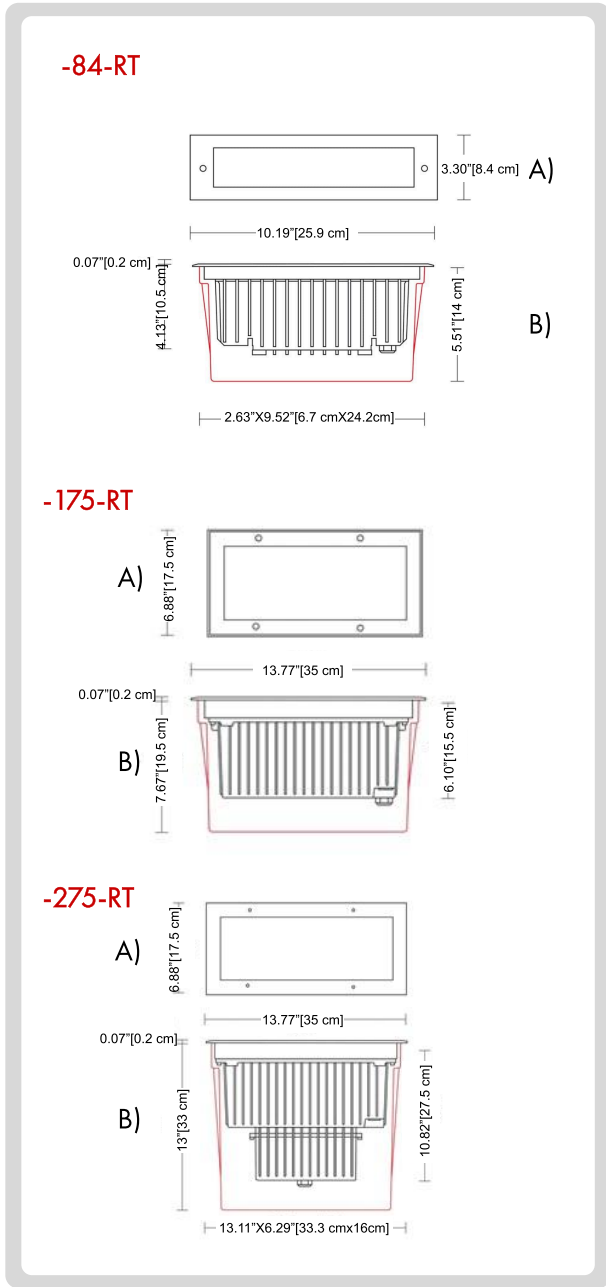

**BULLARD
BOLLARDS**
Think Bollard Think Bullard

**CODE:
BB-6521.00BOBN300EN-GH**

FIXTURE TYPE: _____

PROJECT NAME: _____

HOW TO ORDER:

CODE:

Example:
CODE: BB-6521.00SLBN300EN-GH-84-RT-
B12-1-DAL-SS

BB-6521.00SLBN3
00EN-GH-84-RT-
B12-1-DAL-SS

1 MODELS:

DIMENSIONS:

- **-84-RT** (small) A) Width - W: 3.30"[8.4 cm]
  B) Height - H: 5.51"[14 cm]
- **-175-RT** (medium) A) Width - W: 6.88"[17.5 cm]
  B) Height - H: 7.67"[19.5 cm]
- **-275-RT** (large) A) Width - W: 6.88"[17.5 cm]
  B) Height - H: 13"[33 cm]

LIGHT SOURCE: -84-RT

CODE	BEAM ANGLE	WATTAGE	KELVINS	LUMENS	OPERATION RANGE
-B12-1	12°	1 x 10.5W	3000 K	1 x 980 lm	110-277 V
-B12-2		1 x 10.5W	4000 K	1 x 1090 lm	
-B25-1	25°	1 x 10.5W	3000 K	1 x 980 lm	110-277 V
-B25-2		1 x 10.5W	4000 K	1 x 1090 lm	
-B38x86-1	38° x 86°	1 x 6W	3000 K	1 x 816 lm	110-277 V
-B38x86-2		1 x 6W	4000 K	1 x 846 lm	

LIGHT SOURCE: -175-RT

CODE	BEAM ANGLE	WATTAGE	KELVINS	LUMENS	OPERATION RANGE
-B112x30-1	112° x 95° x 30°	1 x 16.5W	3000 K	1 x 2410 lm	110-277 V
-B112x30-2		1 x 23.7W	3000 K	1 x 3306 lm	110-277 V
-B112x30-3		1 x 16.5W	4000 K	1 x 2592 lm	110-277 V
-B112x30-4		1 x 23.7W	4000 K	1 x 3555 lm	110-277 V

THINK BOLLARD - THINK BULLARD

sales@gordonbullard.com
www.bullardbollards.com
1-877-964-4646

991 South Gull Lake Dr
Richland, MI 49083
USA