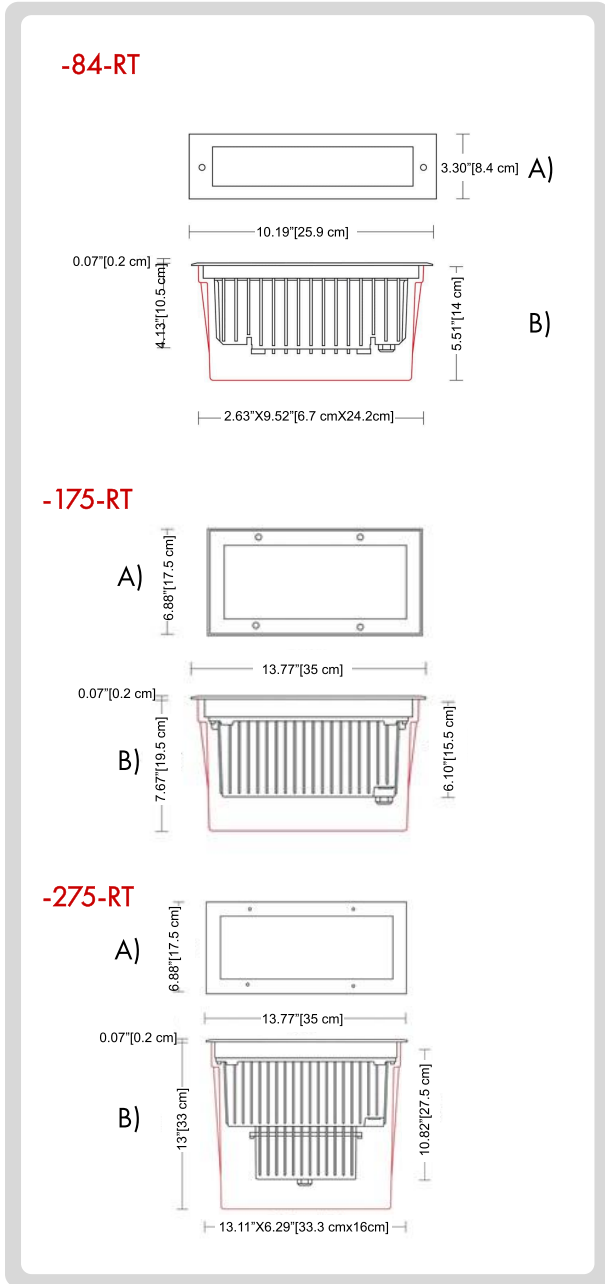

FIXTURE TYPE: _____

PROJECT NAME: _____

HOW TO ORDER:

CODE:

Example:
CODE: BB-6521.00SLBN300EN-GH-84-RT-B12-1-DAL-SS

BB-6521.00SLBN300EN-GH-84-RT-B12-1-DAL-SS

1 MODELS:

LIGHT SOURCE: -275-RT

CODE	BEAM ANGLE	WATTAGE	KELVINS	LUMENS	OPERATION RANGE
-B12-1	112°	1 x 37.1W	3000 K	1 x 4788 lm	110-277 V
-B12-2	x 95°	1 x 37.1W	4000 K	1 x 5149 lm	
	x 30°				

2 DIMMING OPTIONS:

- -NON NON-Dimmable
- -DIM 0-10V
- -DAL Dali

3 FINISH OPTIONS:

- -SS Stainless Steel
- -NB Natural Bronze
- -CUS Custom on request*

4 ACCESSORIES:

-AC025
Rough-in housing 330X160X195

-AC204
IP 68 fast connector 4P

-AC279
IP 68 connector for wiring 4P

THINK BOLLARD - THINK BULLARD

sales@gordonbullard.com
www.bullardbollards.com
1-877-964-4646

991 South Gull Lake Dr
Richland, MI 49083
USA