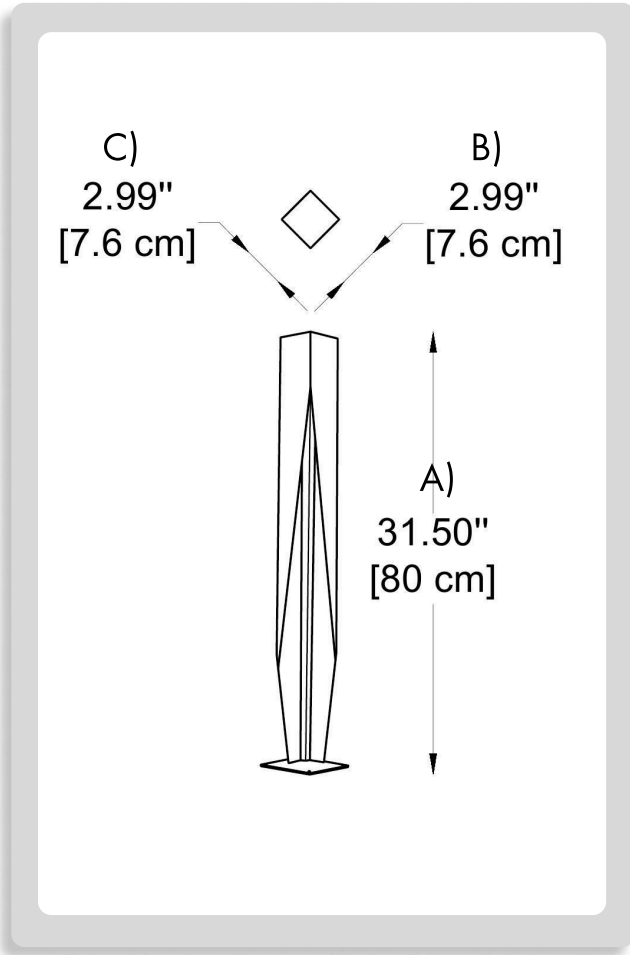

**BULLARD
BOLLARDS**
Think Bollard Think Bullard

NOVIRA
BB-0701-BL

FIXTURE TYPE: _____

PROJECT NAME: _____

GENERAL INFORMATION:

The Novira Bollard from Bullard Outdoor is a sleek, square LED bollard light with an upward-facing light design, offering a power output of 5W and an input voltage range of 110-277V. Made from durable pure aluminum and gasket materials, it provides high corrosion and compression resistance and is rated IP65 for outdoor durability. Perfect for illuminating gardens, parks, paths, and villas, this energy-efficient bollard is easy to install. Measuring H: 31.5" (80 cm), L: 3" (7.6 cm), and W: 3" (7.6 cm), it offers CCT options of 2700K, 3000K, 4000K, and 5000K with beam angles of 40° or 120°, and a CRI of 80 or 90.

PROJECT NAME: _____

HOW TO ORDER:

CODE:

Example:
CODE: BB-0701-BL-K30-B40-C80-DIM-CUS

BO-0701-BL-K30-B40-C80-DIM-CUS

1 DIMENSIONS:

A) Height - H: 31.5" (80 cm)
B) Length - L: 3" (7.6 cm)
C) Width - W: 3" (7.6 cm)

2 LIGHT SOURCE:

LED / 5W / 85 lm/W

3 CCT:

-K27 2700K
-K30 3000K
-K40 4000K
-K50 5000K

4 BEAM ANGLE:

-B40 40°
-B120 120°

5 CRI:

-C80 CRI 80
-C90 CRI 90