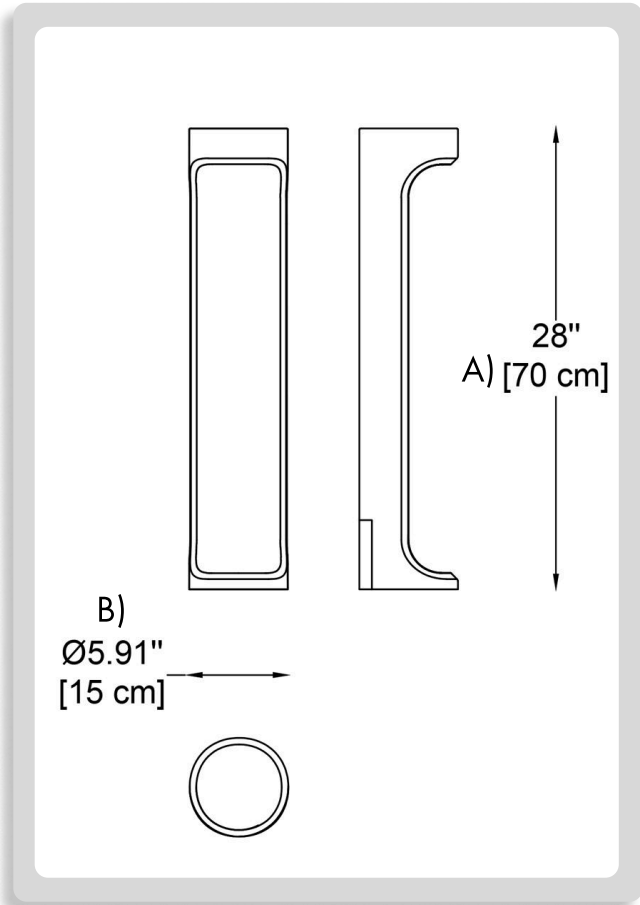

FIXTURE TYPE: _____

PROJECT NAME: _____

HOW TO ORDER:

CODE:

Example:
CODE: BB-FLR-BL-22K-DIM-WH

BB-FLR-BL-22K-DIM-WH

1 DIMENSION:

A) Height - H: 27,56" (70 cm)
B) Diameter - Ø: 5,91" (15 cm)

2 LIGHT SOURCE:

LED | 4W | 110-277V | 80 CRI

3 CCT & LUMENS:

-22K 2200K = 570 lm
-27K 2700K = 600 lm
-30K 3000K = 630 lm

4 DIMMING OPTIONS:

-NON NON-Dimmable
-DIM 0-10V
-CAS Casambi
-LUT Lutron
-DAL Dali

5 FINISH OPTIONS:

-WH White
-GE Green
-CR Corten
-GR Grey
-BL Black
-SD Sand