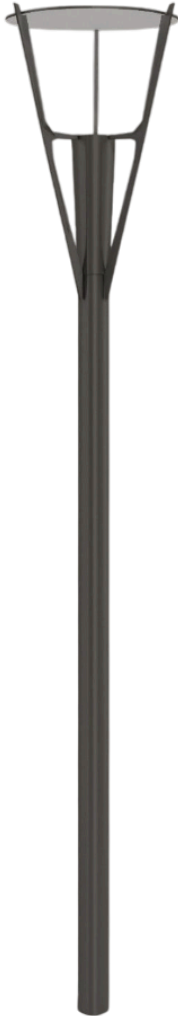

**BULLARD
BOLLARDS**
Think Bollard Think Bullard

TRET SKY
STANDARD GRADE

FIXTURE TYPE: _____

PROJECT NAME: _____

GENERAL INFORMATION:

The Tret Sky is a stylish urban lighting fixture constructed from steel, extruded aluminum, and die-cast aluminum for maximum durability. With a 360° optical distribution, it features a 51.6W LED delivering 7461 lm at 3000K. Equipped with a 5mm tempered glass lens, IP65 protection, multiple finishes, and dimming options, it ensures reliable, high-performance outdoor illumination.

FIXTURE TYPE:

Urban Lights

VOLTAGE:

110-277V

MATERIAL:

Steel, Extruded aluminum EN AW-6060 T5 high resistance to oxidation, Die-cast aluminum EN AB 44100 highly resistant to oxidation

OPTICAL:

360°

991 South Gull Lake Dr
Richland, MI 49083
USA

FIXTURE TYPE: _____

PROJECT NAME: _____

NOTES:

HOW TO ORDER:

CODE:

Example:
CODE: BB-GH8312-GH-BM-DIM-AC204 BB-GH8312-GH-BM-DIM-AC204

1 DIMENSIONS:

- A) Over Height - H: 173.23" (440 cm)
- B) Head Diameter - Ø: 6.30" (16 cm)
- C) Pole Height - H: 123.19" (312.9 cm)
- D) Head Height - H: 50.04" (127.1 cm)

2 LIGHT SOURCE:

LED / 1 x 51.6W / 7461 lm / 3000K / CRI>90