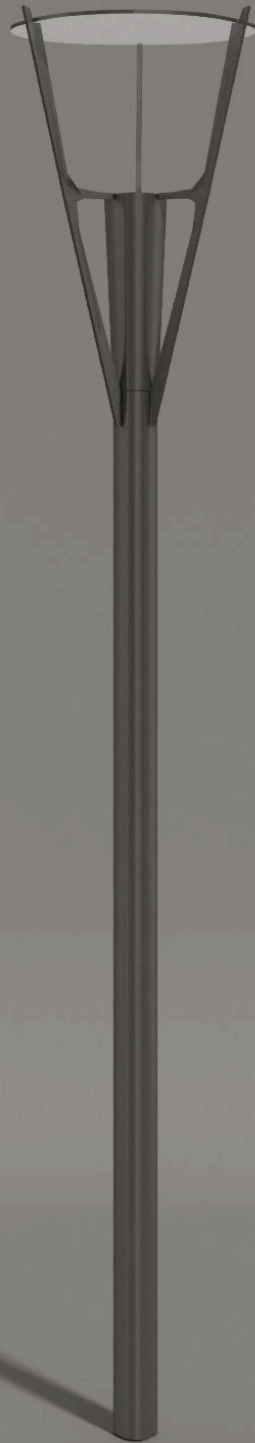

**BULLARD
BOLLARDS**
Think Bollard Think Bullard

TRET SKY
STANDARD GRADE

FIXTURE TYPE: _____

PROJECT NAME: _____

GENERAL INFORMATION:

The Tret Sky is a stylish urban lighting fixture constructed from steel, extruded aluminum, and die-cast aluminum for maximum durability. With a 360° optical distribution, it features a 51.6W LED delivering 7461 lm at 3000K. Equipped with a 5mm tempered glass lens, IP65 protection, multiple finishes, and dimming options, it ensures reliable, high-performance outdoor illumination.

FIXTURE TYPE:

Urban Lights

VOLTAGE:

110-277V

MATERIAL:

Steel, Extruded aluminum EN AW-6060 T5 high resistance to oxidation, Die-cast aluminum EN AB 44100 highly resistant to oxidation

OPTICAL:

360°

991 South Gull Lake Dr
Richland, MI 49083
USA

FIXTURE TYPE: _____

PROJECT NAME: _____

NOTES:

HOW TO ORDER:

CODE:

Example:
CODE: BB-GH8312-GH-BM-DIM-AC204 BB-GH8312-GH-BM-DIM-AC204

1 DIMENSIONS:

- A) Over Height - H: 173.23" (440 cm)
- B) Head Diameter - Ø: 6.30" (16 cm)
- C) Pole Height - H: 123.19" (312.9 cm)
- D) Head Height - H: 50.04" (127.1 cm)

2 LIGHT SOURCE:

LED / 1 x 51.6W / 7461 lm / 3000K / CRI>90