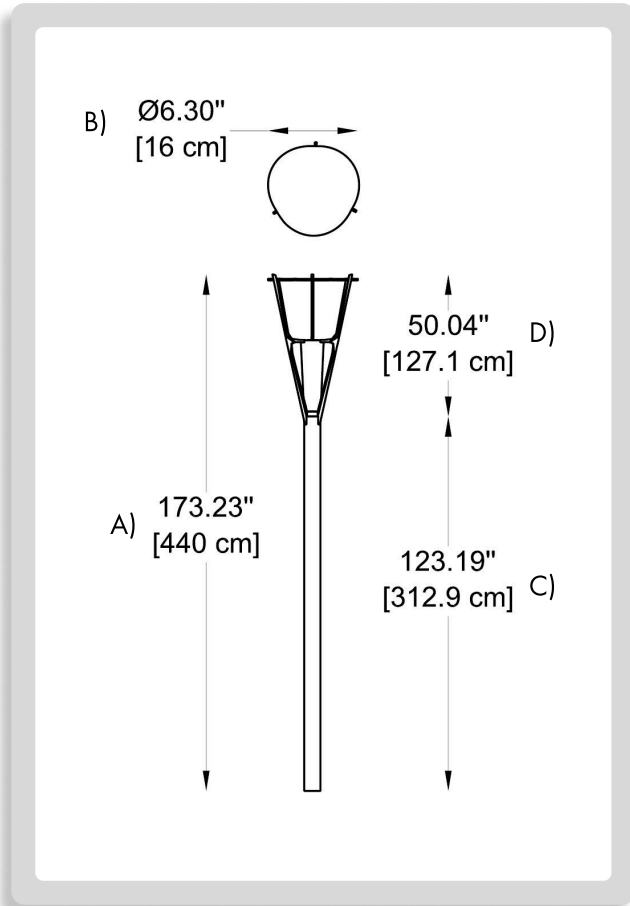

FIXTURE TYPE: _____

PROJECT NAME: _____

NOTES:

HOW TO ORDER:

CODE:

Example:
CODE: BB-GH8312-GH-BM-DIM-AC204 BB-GH8312-GH-BM-DIM-AC204

1 DIMENSIONS:

- A) Over Height - H: 173.23" (440 cm)
- B) Head Diameter - Ø: 6.30" (16 cm)
- C) Pole Height - H: 123.19" (312.9 cm)
- D) Head Height - H: 50.04" (127.1 cm)

2 LIGHT SOURCE:

LED / 1 x 51.6W / 7461 lm / 3000K / CRI>90

3 FINISH OPTIONS:

- -AG Anthracite grey (matt)
- -LG Light grey (matt)
- -WM White matt
- -BM Black matt
- -CM Corten matt
- -BR Bronze
- -AGM Antique grey (matt)
- -BM Blue matt
- -SM Sand matt
- -GM Green matt

4 DIMMING OPTIONS:

- -NON NON-Dimmable
- -DIM 0-10V
- -CAS Casambi
- -LUT Lutron
- -DAL Dali

5 ACCESSORIES:

- -AC204 AC204-5P
- IP 68 fast connector 4P IP 68 fast connector 5P

sales@gordonbullard.com
www.bullardbollards.com
1-877-964-4646

991 South Gull Lake Dr
Richland, MI 49083
USA