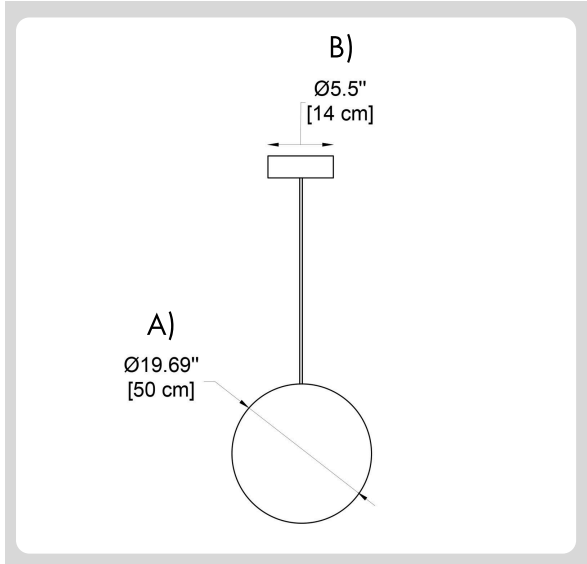

FIXTURE TYPE: _____

PROJECT NAME: _____

HOW TO ORDER:

CODE:

Example:
CODE: BB-GS50-SD-D50-15W-OUT-GF

BB-GS50-SD-
D50-15W-OUT-GF

1 MODEL:

-D50

DIMENSIONS:

A) Diameter - Ø: 19.69" (50 cm)
B) Canopy - Ø: 5.5" (14 cm)

2 LIGHT SOURCE:

-15W E26 - 1 x max. 15W
(Glossy Finish) (OUT)

*Energy saving bulb
recommended (not included).

3 LOCATION:

-OUT OUT (Glossy Finish)

IP55

4 FINISH OPTIONS:

-GF Glossy Finish

THINK BOLLARD - THINK BULLARD

sales@gordonbullard.com
www.bullardbollards.com
1-877-964-4646

991 South Gull Lake Dr
Richland, MI 49083
USA