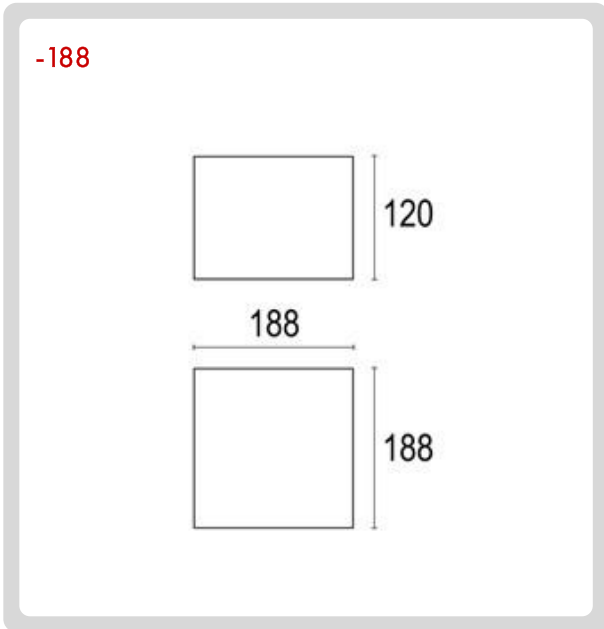

FIXTURE TYPE: _____

PROJECT NAME: _____

HOW TO ORDER:

CODE:

Example:
CODE: BB-705.00MONCL-GH-120-B17-1-
NON-AG

BB-705.00MONCL-
L-GH-120-B17-1-
NON-AG

1 MODELS:

-188

DIMENSIONS:

- A) Length - L: 7.40" (18.8 cm)
- B) Width - W: 7.40" (18.8 cm)
- C) Height - H: 4.72" (12 cm)

LIGHT SOURCE:

CODE	BEAM ANGLE	WATTAGE	KELVINS	LUMENS	OPERATION RANGE
-B17-1	17°	1 x 21 W	3000K	1 x 2097 lm	110-277V
-B17-2		1 x 30 W	3000K	1 x 2915 lm	
-B17-3		1 x 21 W	4000K	1 x 2326 lm	
-B17-4		1 x 30 W	4000K	1 x 3234 lm	
-B37-1	37°	1 x 21 W	3000K	1 x 2097 lm	110-277V
-B37-2		1 x 30 W	3000K	1 x 2915 lm	
-B37-3		1 x 21 W	4000K	1 x 2326 lm	
-B37-4		1 x 30 W	4000K	1 x 3234 lm	
-B50-1	50°	1 x 21 W	3000K	1 x 2097 lm	110-277V
-B50-2		1 x 30 W	3000K	1 x 2915 lm	
-B50-3		1 x 21 W	4000K	1 x 2326 lm	
-B50-4		1 x 30 W	4000K	1 x 3234 lm	

THINK BOLLARD - THINK BULLARD

sales@gordonbullard.com
www.bullardbollards.com
1-877-964-4646

991 South Gull Lake Dr
Richland, MI 49083
USA