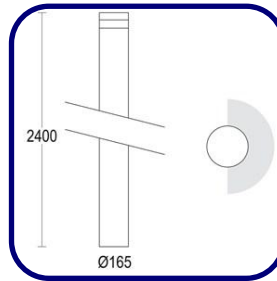

-RDP.00.1418

3 FINISH OPTIONS:

STANDARD FINISHES

- -AG Anthracite grey(matt)
- -LG Light grey(matt)

CUSTOM REQUEST FINISHES

- -WM White matt
- -BR Bronze
- -AGM Antique grey matt
- -SM Sand matt
- -BM Black matt
- -CM Corten matt
- -BLM Blue matt
- -GM Green matt

sales@gordonbullard.com
www.bullardoutdoor.com
1-877-964-4646

991 South Gull Lake Dr
Richland, MI 49083
USA