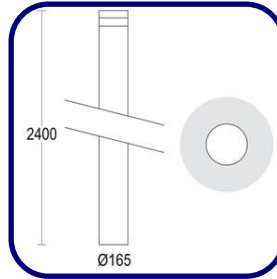

-RDP.00.1419