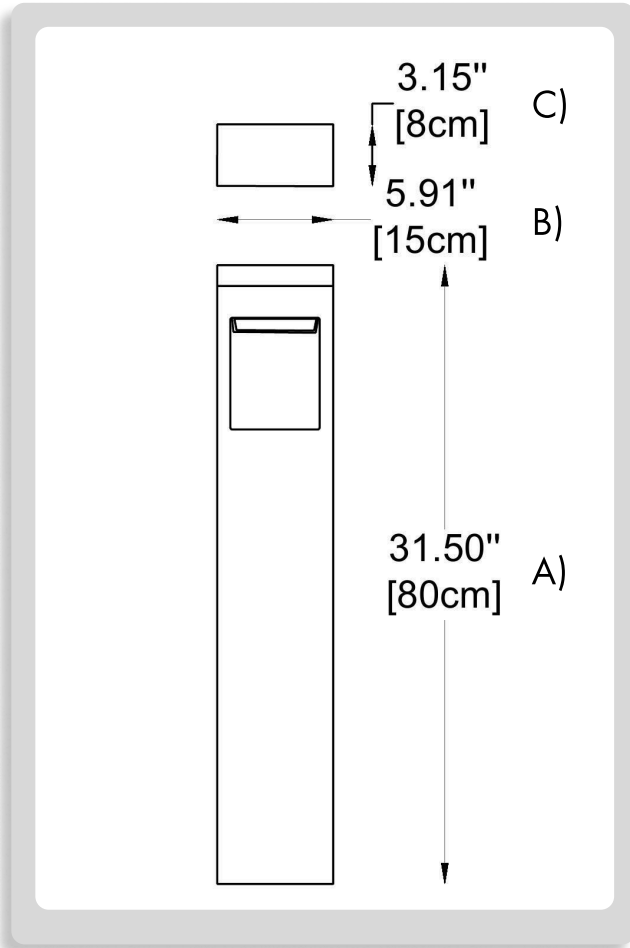

The Elara Bollard from the Bullard Outdoor range is a durable and energy-efficient LED bollard light with a sleek square design, standing at 31.5" (80 cm) tall. Powered by a 6W LED with a voltage input range of 110-277V, it is constructed from pure aluminum and equipped with gasket materials, ensuring a high IP65 protection rating for excellent resistance to corrosion and compression. Ideal for illuminating gardens, parks, pathways, and villa projects, it offers easy installation and low energy consumption. The dimensions of the Elara Bollard are H: 31.5" (80 cm), L: 3.54" (9 cm), and W: 3.15" (8 cm). It features a 6W LED light source with 85 lm/W efficiency, available in CCT options of 2700K, 3000K, 4000K, and 5000K, with beam angles of 40° and 120°, and a CRI of 80 or 90.

USA

FIXTURE TYPE: \_\_\_\_\_

PROJECT NAME: \_\_\_\_\_

**HOW TO ORDER:**

**CODE:**

Example:  
CODE: BB-1201-BL-B40-K30-C80-DIM-CUS

BB-1201-BL-B40-  
K30-C80-DIM-CUS

**1 DIMENSIONS:**

A) Height - H: 31.5" (80 cm)  
B) Length - L: 5.91" (15 cm)  
C) Width - W: 3.15" (8 cm)

**2 LIGHT SOURCE:**

LED / 6W / 85 lm/W

**3 BEAM ANGLE:**

**-B40** 40°  
**-B120** 120°

**4 CCT:**

**-K27** 2700K  
**-K30** 3000K  
**-K40** 4000K  
**-K50** 5000K