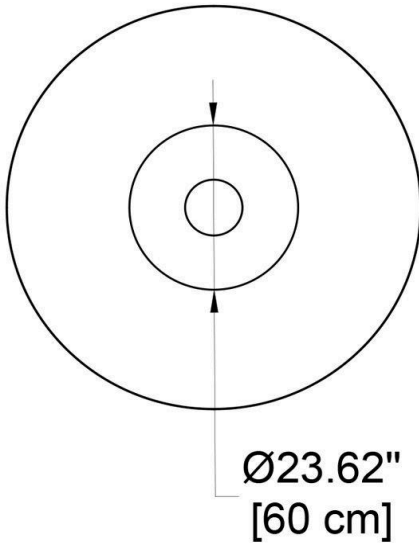

NOTES:

**HOW TO ORDER:**

**CODE:**

**Example:  
CODE: BB-EDS140-SD**

**BB-EDS140-SD**

**1 DIMENSIONS:**

A) Height - H: 28,35" (72 cm)  
B) Diameter - Ø: 55,12" (140 cm)

**2 LIGHT SOURCE:**

E26 / 2 x max. 10W / 110-277V

**3 FINISH OPTION:**

Light white

**4 WEIGHT:**

110,23 lb

**5 ACCESSORIES: (included)**

Table-top glass

**6 WIRING:**

Black cable (Length: 10 ft)

**E26**

**IP 55**

**THINK BOLLARD - THINK BULLARD**

sales@gordonbullard.com

www.bullardbollards.com

1-877-964-4646

991 South Gull Lake Dr