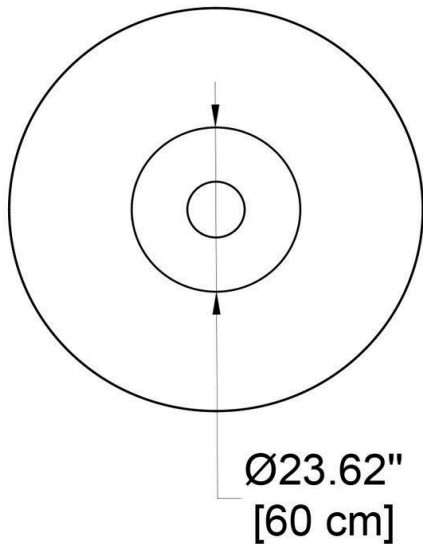

FIXTURE TYPE: _____

PROJECT NAME: _____

NOTES:

HOW TO ORDER:

CODE:

**Example:
CODE: BB-EDS140-SD**

BB-EDS140-SD

7 FINISH OPTIONS (NON-ILLUMINATED):

STANDARD COLOURS:

- -MW Milky White
- -JB Jet Black
- -EG Elephant Grey
- -CB Chocolate Brown
- -AG Argil Grey
- -DG Dove Grey
- -PB Powder Blue
- -MG Malva Green
- -LG Lime Green
- -SY Saffron Yellow
- -PO Pumpkin Orange
- -FR Flame Red
- -SF Sweet Fuchia

LACQUERED (GLOSSY)

- -AW-G Absolute White
- -GB-G Glamour Black
- -VG-G Vanity Grey
- -CI-G Charming Ivory
- -SR-G Supreme Red
- -MD-G Metallic Gold
- -MS-G Metallic Silver
- -MC-G Metallic Copper

LACQUERED (MATT)

- -AW-M Absolute White
- -GB-M Glamour Black
- -VG-M Vanity Grey
- -CI-M Charming Ivory
- -SR-M Supreme Red
- -MD-M Metallic Gold
- -MS-M Metallic Silver
- -MC-M Metallic Copper

THINK BOLLARD - THINK BULLARD

sales@gordonbullard.com
www.bullardbollards.com
1-877-964-4646

991 South Gull Lake Dr
Richland, MI 49083
USA