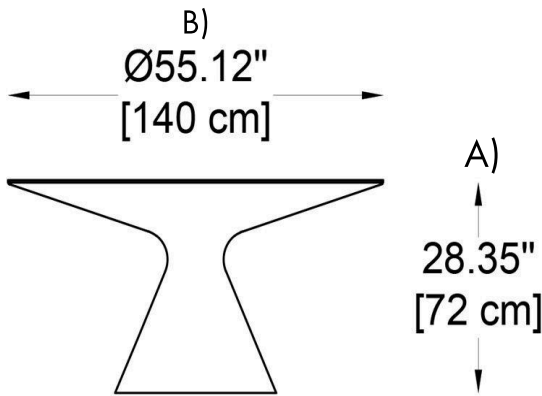

NOTES:

**HOW TO ORDER:**

**CODE:**

**Example:  
CODE: BB-EDS140-SD**

**BB-EDS140-SD**

**1 DIMENSIONS:**

A) Height - H: 28,35" (72 cm)  
B) Diameter - Ø: 55,12" (140 cm)

**2 LIGHT SOURCE:**

E26 / 2 x max. 10W / 110-277V

**3 FINISH OPTION:**

Light white

**4 WEIGHT:**

110,23 lb

**5 ACCESSORIES: (included)**

Table-top glass

**6 WIRING:**

Black cable (Length: 10 ft)

**E26**

**IP 55**

**THINK BOLLARD - THINK BULLARD**

sales@gordonbullard.com

www.bullardbollards.com

1-877-964-4646

991 South Gull Lake Dr