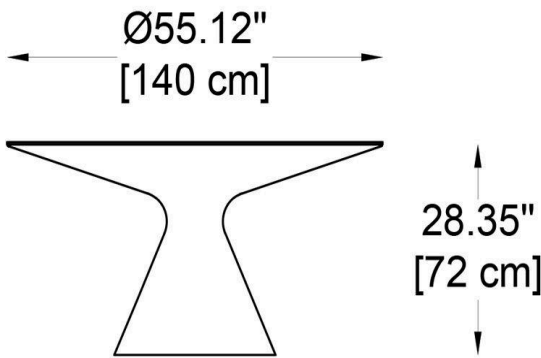

FIXTURE TYPE: _____

PROJECT NAME: _____

NOTES:

HOW TO ORDER:

CODE:

**Example:
CODE: BB-EDS140-SD**

BB-EDS140-SD

7 FINISH OPTIONS (NON-ILLUMINATED):

STANDARD COLOURS:

- -MW Milky White
- -JB Jet Black
- -EG Elephant Grey
- -CB Chocolate Brown
- -AG Argil Grey
- -DG Dove Grey
- -PB Powder Blue
- -MG Malva Green
- -LG Lime Green
- -SY Saffron Yellow
- -PO Pumpkin Orange
- -FR Flame Red
- -SF Sweet Fuchia

LACQUERED (GLOSSY)

- -AW-G Absolute White
- -GB-G Glamour Black
- -VG-G Vanity Grey
- -CI-G Charming Ivory
- -SR-G Supreme Red
- -MD-G Metallic Gold
- -MS-G Metallic Silver
- -MC-G Metallic Copper

LACQUERED (MATT)

- -AW-M Absolute White
- -GB-M Glamour Black
- -VG-M Vanity Grey
- -CI-M Charming Ivory
- -SR-M Supreme Red
- -MD-M Metallic Gold
- -MS-M Metallic Silver
- -MC-M Metallic Copper

THINK BOLLARD - THINK BULLARD

sales@gordonbullard.com
www.bullardbollards.com
1-877-964-4646

991 South Gull Lake Dr
Richland, MI 49083
USA