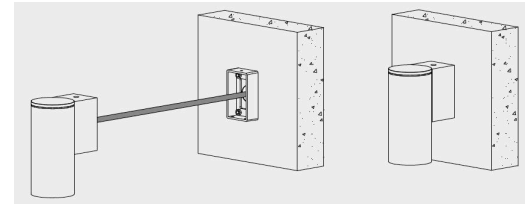

6 DIAGRAM OF INSTRUCTION:

7 PHOTOMETRIC INFO: