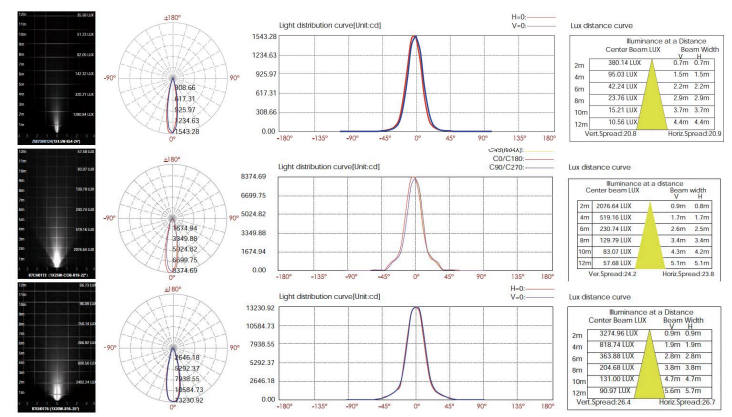

sales@gordonbullard.com
www.bullardoutdoor.com
1-877-964-4646

991 South Gull Lake Dr
Richland, MI 49083
USA