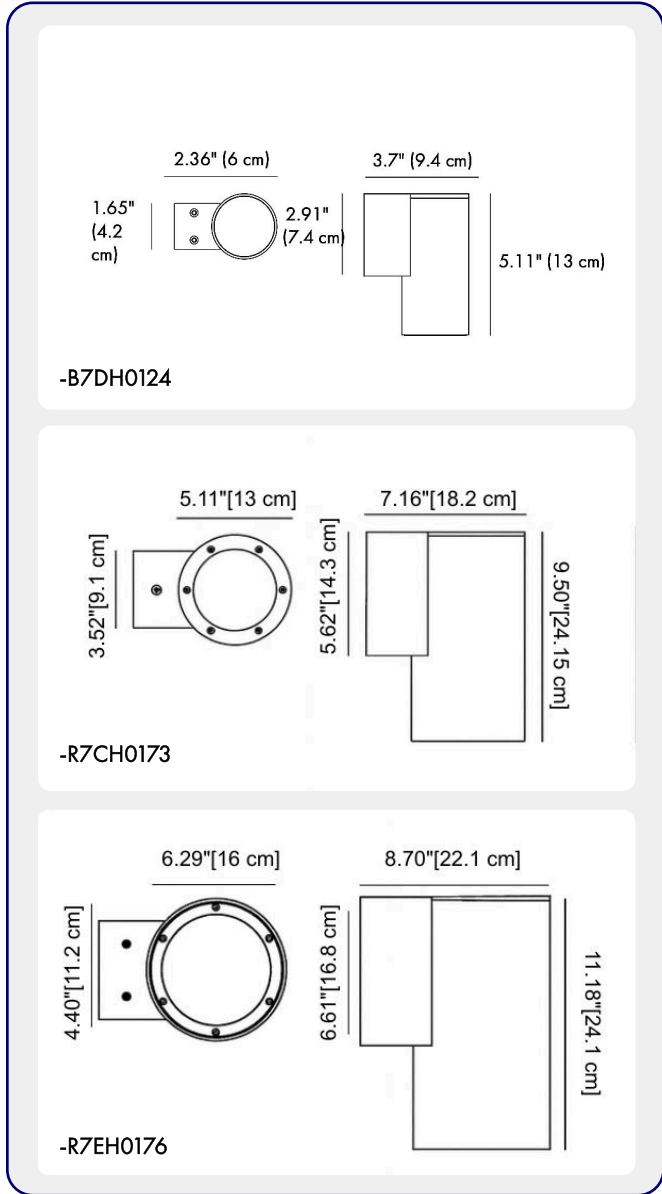

BO-LNX-KPG-SMW-
B7DH0124-K30-DIM-
B54-15-KAP7008

1

MODELS:

CODE -B7DH0124

DIMENSIONS:

Height - H: 5.11" (13 cm)
Diameter - Ø: 2.36" (6 cm)
Depth - P: 3.7" (9.4 cm)

LIGHT SOURCE:

LED / 1 x 4.5W / 48 mA / 282 lm / 110-277V / IK 05

CODE -R7CH0173

DIMENSIONS:

Height - H: 9.5" (24.15 cm)
Diameter - Ø: 5.1" (13 cm)
Depth - P: 7.16" (18.2 cm)

LIGHT SOURCE:

LED / 1 x 25W / 270 mA / 2967 lm / 110-277V / IK 10

CODE -R7EH0176

DIMENSIONS:

Height - H: 11.81" (24.1 cm)
Diameter - Ø: 6.3" (16 cm)
Depth - P: 8.7" (22.1 cm)

LIGHT SOURCE:

LED / 1 x 40W / 372 mA / 4030 lm / 110-277V / IK 06

2

CCT OPTIONS:

-K30 3000K
-CUS Custom on request*

3

DIMMING OPTIONS:

-DIM 1-10V
-PWM Pulse Width Modulation
-DALI DALI (Digital Addressable Lighting Interface)