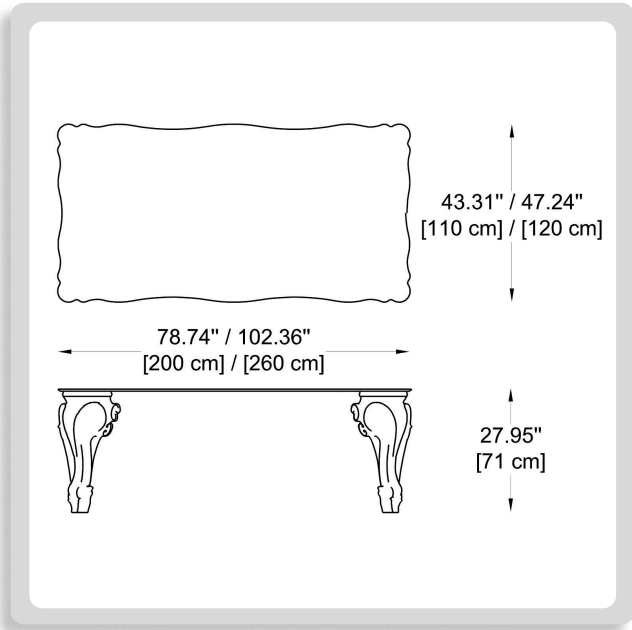

FIXTURE TYPE: _____

PROJECT NAME: _____

NOTES:

HOW TO ORDER:

CODE:

Example: CODE: BB-SIV-SD-200-MW	BB-SIV-SD-200-MW

1 MODELS:

- **-200** L: 78.74" (200 cm) x W: 43.3" (110 cm) x H: 27.9" (71 cm)
- **-260** L: 102.3" (260 cm) x W: 47.2" (120 cm) x H: 27.9" (71 cm)

2 FINISH OPTIONS:

<u>STANDARD COLOURS:</u>				
-MW	Milky White		-PB	Powder Blue
-JB	Jet Black		-MG	Malva Green
-EG	Elephant Grey		-LG	Lime Green
-CB	Chocolate Brown		-SY	Saffron Yellow
-AG	Argil Grey		-PO	Pumpkin Orange
-DG	Dove Grey		-FR	Flame Red
			-SF	Sweet Fuchsia

<u>LACQUERED (GLOSSY)</u>			<u>LACQUERED (MATT)</u>	
-AW-G	Absolute White		-AW-M	Absolute White
-GB-G	Glamour Black		-GB-M	Glamour Black
-VG-G	Vanity Grey		-VG-M	Vanity Grey
-CI-G	Charming Ivory		-CI-M	Charming Ivory
-SR-G	Supreme Red		-SR-M	Supreme Red
-MD-G	Metallic Gold		-MD-M	Metallic Gold
-MS-G	Metallic Silver		-MS-M	Metallic Silver
-MC-G	Metallic Copper		-MC-M	Metallic Copper

3 ACCESSORIES: (included)

- Tabletop glass (for 200 model)
- Tabletop HPL (for 260 model)

THINK BOLLARD - THINK BULLARD

sales@gordonbullard.com
www.bullardbollards.com
1-877-964-4646

991 South Gull Lake Dr
Richland, MI 49083
USA