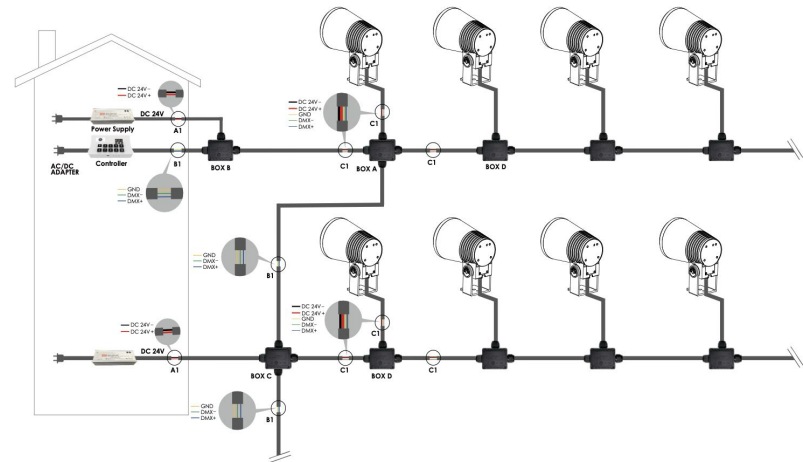

-B **A Water-Stopper(Included)**
A IP-67 water-stopper is added in the end of luminaires as standard assembly which is also an important system for water resistance.

5 LED WAVE LENGTH

- R= 620-630 nm
- G= 520-530 nm
- B= 460-470 nm
- W= 6000K