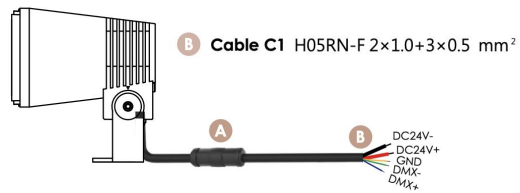

HOW TO ORDER:

CODE:

Example:
CODE: BB-AR-KPG-SPT-XXX-XXX-XXX-XXX

BB-AR-KPG-SPT-B3DJU0321
D-KAP7037-B49-20-B-18C-
CA3021

1 MODELS:

CODE -B3DJU0321 D

DIMENSIONS:

Diameter - Ø: 3.54" (9 cm)
Height - H: 5.9" (15 cm)
Length - L: 5.11" (13 cm)

LIGHT SOURCE:

LED /3×5.5W RGBW 4in1 Full color /833 mA /717 lm /IK 06/110-277V

CODE -B3CJU0621 D

DIMENSIONS:

Diameter - Ø: 4.72" (12 cm)
Height - H: 7.80" (19.8 cm)
Length - L: 6.81" (17.3 cm)

LIGHT SOURCE:

LED /6×4.5W RGBW 4in1 Full color /1250 mA /1629 lm /IK 06/110-277V

CODE -B3BJU1221 D

DIMENSIONS:

Diameter - Ø: 6.3" (16 cm)
Height - H: 9.85" (25 cm)
Length - L: 9.13" (23.2 cm)

LIGHT SOURCE:

LED /12×5W RGBW 4in1 Full color /2500 mA /2754 lm /IK 06/110-277V

-B **A Water-Stopper(Included)**
A IP-67 water-stopper is added in the end of luminaires as standard assembly which is also an important system for water resistance.

5 LED WAVE LENGTH

- R= 620-630 nm
- G= 520-530 nm
- B= 460-470 nm
- W= 6000K