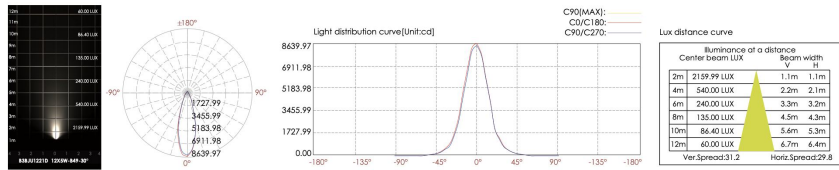

7 PHOTOMETRIC INFO:

sales@gordonbullard.com
www.bullardbollards.com
1-877-964-4646

991 South Gull Lake Dr
Richland, MI 49083
USA