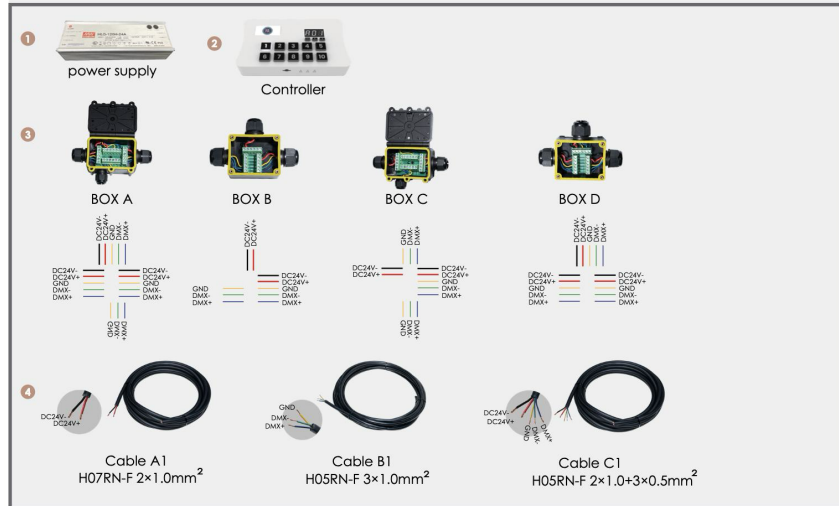

991 South Gull Lake Dr
Richland, MI 49083
USA

FIXTURE TYPE: _____

PROJECT NAME: _____

NOTES:

HOW TO ORDER:

CODE:

Example:
CODE: BB-AR-KPG-SPT-XXX-XXX-XXX-XXX

BB-AR-KPG-SPT-B3DJU0321
D-KAP7037-B49-20-B-18C-
CA3021