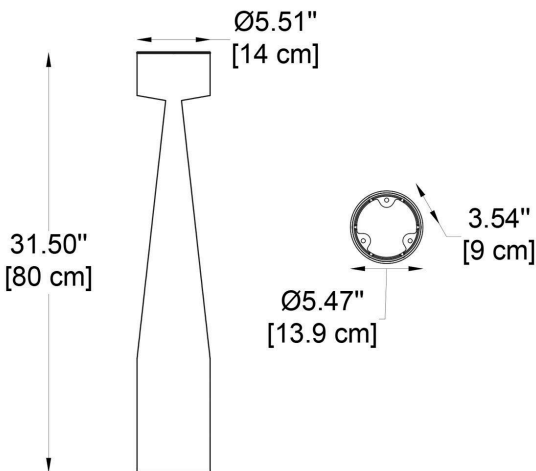

FIXTURE TYPE: _____

PROJECT NAME: _____

NOTES:

HOW TO ORDER:

CODE:

Example:
CODE: BB-AXLL-GLC-6146-K30-DIM-DG

BB-AXLL-GLC-6146-
K30-DIM-DG

1 MODELS:

-6146

DIMENSIONS:

A) Diameter - Ø: 6.5" (11.4 cm)
B) Height - H: 23.62" (60 cm)

LIGHT SOURCE:

LED / 2 x 3W / CRI 80 / 110-277V

-6147

DIMENSIONS:

A) Diameter - Ø: 5.5" (14 cm)
B) Height - H: 31.5" (80 cm)