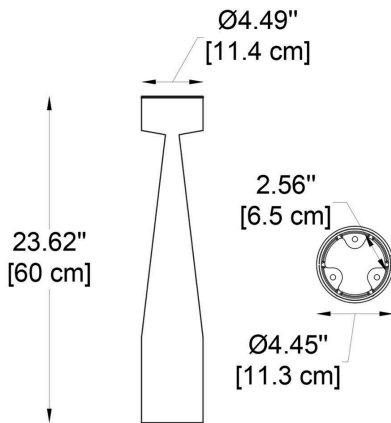

FIXTURE TYPE: _____

PROJECT NAME: _____

NOTES:

HOW TO ORDER:

CODE:

Example:
CODE: BB-AXLL-GLC-6146-K30-DIM-DG

BB-AXLL-GLC-6146-
K30-DIM-DG

1 MODELS:

-6146

DIMENSIONS:

A) Diameter - Ø: 6.5" (11.4 cm)
B) Height - H: 23.62" (60 cm)

LIGHT SOURCE:

LED / 2 x 3W / CRI 80 / 110-277V

-6147

DIMENSIONS:

A) Diameter - Ø: 5.5" (14 cm)
B) Height - H: 31.5" (80 cm)