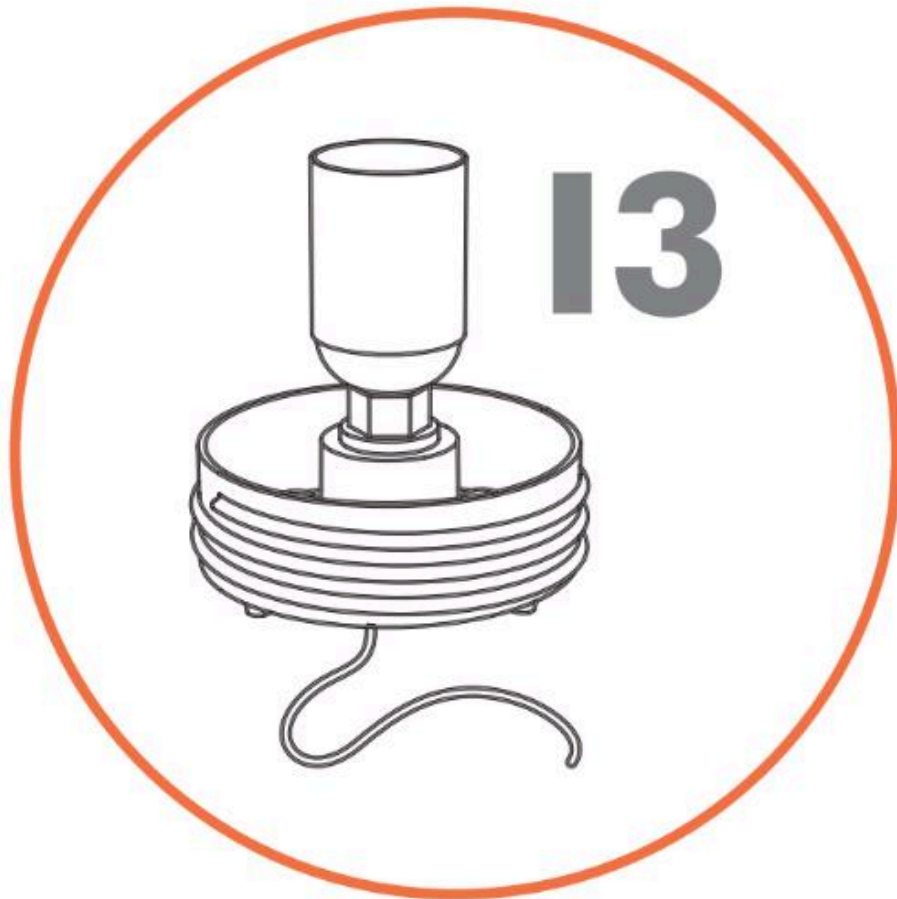

**BULLARD
BOLLARDS**
Think Bollard Think Bullard

ILLUMINATED FURNITURE

INSTALLATION TYPE:
SURFACE-MOUNT

I3
BASE MODEL

BULB REPLACEMENT

SYSTEM FOR FLOOR/WALL MOUNTING