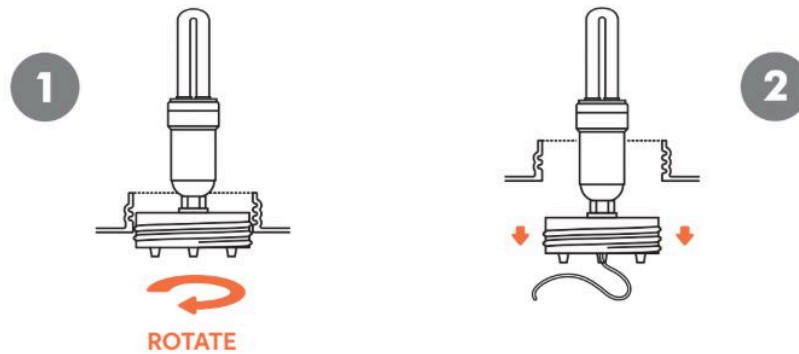

BULB REPLACEMENT

SYSTEM FOR FLOOR/WALL MOUNTING*

MAKE 3 HOLES AND LOCK THE BASE WITH RAWLPLUGS

Warning: this operation could modify the degree of the waterproof protection (IP55). BULLARD BOLLARDS assumes no responsibility for any possible malfunction of the product. It is recommended to seal the holes with silicone sealant to prevent the passage of liquids.