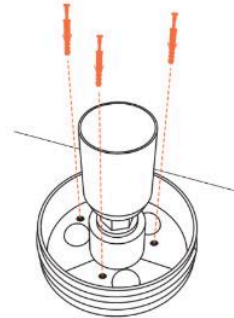

BULB REPLACEMENT

SYSTEM FOR FLOOR/WALL MOUNTING*

MAKE 3 HOLES AND LOCK THE BASE WITH RAWLPLUGS

Warning: this operation could modify the degree of the waterproof protection (IP55). BULLARD BOLLARDS assumes no responsibility for any possible malfunction of the product. It is recommended to seal the holes with silicone sealant to prevent the passage of liquids.