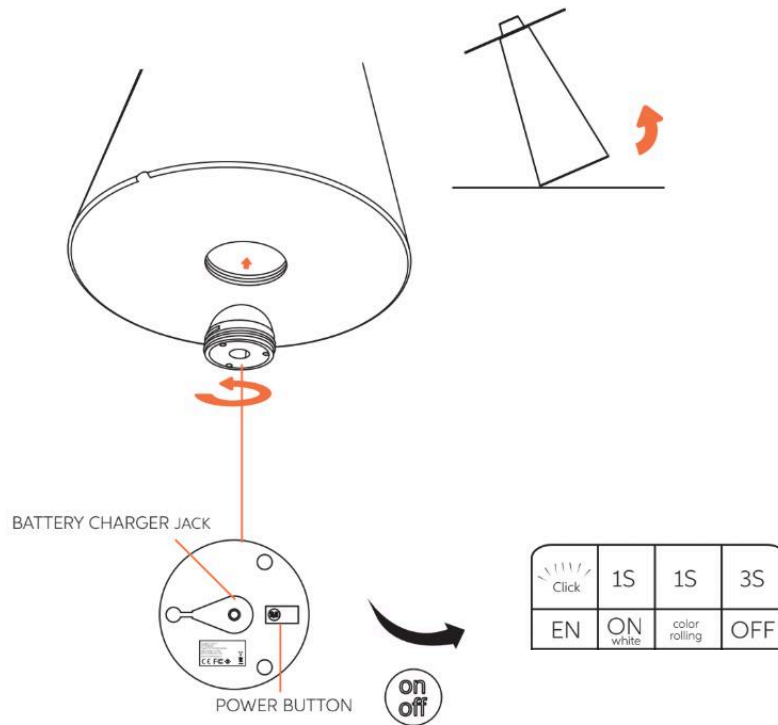

BULB REPLACEMENT

SYSTEM FOR FLOOR/WALL MOUNTING*

MAKE 3 HOLES AND LOCK THE BASE WITH RAWLPLUGS

Warning: this operation could modify the degree of the waterproof protection (IP55). BULLARD BOLLARDS assumes no responsibility for any possible malfunction of the product. It is recommended to seal the holes with silicone sealant to prevent the passage of liquids.

EARTH SPIKE POSITIONING**

** Earth spike not included. It must be ordered separately.

CANDY LIGHT
INFRARED RGBW LED MODULE

P.2

sales@gordonbullard.com
www.bullardbollards.com
1 877-964-4646

991 South Gull Lake Dr.
Richland, MI 49083
USA

CANDY LIGHT MODULE PLACEMENT

CANDY LIGHT REMOTE CONTROL