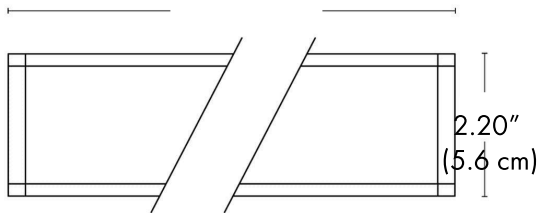

FIXTURE TYPE: _____

PROJECT NAME: _____

HOW TO ORDER:

CODE:

Example:
CODE: BB-1990.00BAAT-GH-50S-B54-1-DIM-02-AC204-AC543

BB-1990.00BAAT-GH
-50S-B54-1-DIM-02-AC204-AC543

1 MODELS:

-300S / -300

DIMENSIONS:

Length - L: 11.42" (29 cm)
Width - W: 2.20" (5.6 cm)
Height - H: 0.08" (0.2 cm)
Recessed depth - G: 2.44" (6.2 cm)

LIGHT SOURCE:

CODE | BEAM ANGLE | WATTAGE | KELVINS | LUMENS

-B17-1	17°	1 x 21W	27-65 K	1 x 2184 lm	700 mA
-B17-2		1 x 21W	3000 K	1 x 1964 lm	700 mA
-B17-3		1 x 21W	4000 K	1 x 2180 lm	700 mA
-B37-1	37°	1 x 21W	27-65 K	1 x 2184 lm	700 mA
-B37-2		1 x 21W	3000 K	1 x 1964 lm	700 mA
-B37-3		1 x 21W	4000 K	1 x 2180 lm	700 mA
-B50-1	50°	1 x 21W	27-65 K	1 x 2184 lm	700 mA
-B50-2		1 x 21W	3000 K	1 x 1964 lm	700 mA
-B50-3		1 x 21W	4000 K	1 x 2180 lm	700 mA
-B19-2	19°x32°	1 x 21W	3000 K	1 x 1964 lm	700 mA
-B19-3		1 x 21W	4000 K	1 x 2180 lm	700 mA

CUTOUT SHAPE:

Rectangular

2 DIMMING OPTIONS:

-NON NON-Dimmable
-DIM 0-10V
-CAS Casambi
-DAL Dali

3 FINISH OPTIONS:

-01 White matt   **-45** Corten matt
-02 Black matt   **-62** Antique grey matt
-05 Anthracite grey matt   **-65** Blue matt
-19 Light grey matt   **-80** Sand matt
-26 Bronze   **-83** Green matt

-300S