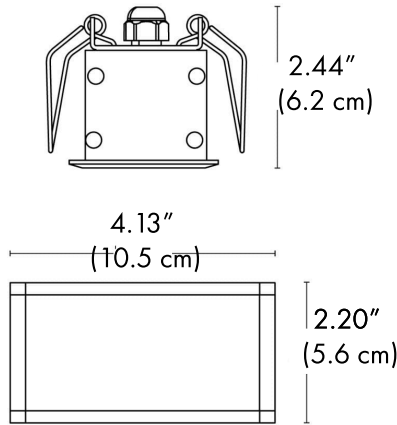

FIXTURE TYPE: _____

PROJECT NAME: _____

HOW TO ORDER:

CODE:

Example:
CODE: BB-1990.00BAAT-GH-50S-B54-1-DIM-02-AC204-AC543

BB-1990.00BAAT-GH
-50S-B54-1-DIM-02
-AC204-AC543

1 MODELS:

-100S / -100

DIMENSIONS:

Length - L: 4.13" (10.5 cm)
Width - W: 2.20" (5.6 cm)
Height - H: 0.08" (0.2 cm)
Recessed depth - G: 2.44" (6.2 cm)

LIGHT SOURCE:

CODE	BEAM ANGLE	WATTAGE	KELVINS	LUMENS	
-B17-1	17°	1 x 6.3W	27-65 K	1 x 655 lm	700 mA
-B17-2		1 x 6.3W	3000 K	1 x 588 lm	700 mA
-B17-3		1 x 6.3W	3000 K	1 x 588 lm	24 V DC
-B17-4		1 x 6.3W	4000 K	1 x 654 lm	700 mA
-B17-5		1 x 6.3W	4000 K	1 x 654 lm	24 V DC
-B37-1	37°	1 x 6.3W	27-65 K	1 x 655 lm	700 mA
-B37-2		1 x 6.3W	3000 K	1 x 588 lm	700 mA
-B37-3		1 x 6.3W	3000 K	1 x 588 lm	24 V DC
-B37-4		1 x 6.3W	4000 K	1 x 654 lm	700 mA
-B37-5		1 x 6.3W	4000 K	1 x 654 lm	24 V DC
-B50-1	50°	1 x 6.3W	27-65 K	1 x 655 lm	700 mA
-B50-2		1 x 6.3W	3000 K	1 x 588 lm	700 mA
-B50-3		1 x 6.3W	3000 K	1 x 588 lm	24 V DC
-B50-4		1 x 6.3W	4000 K	1 x 654 lm	700 mA
-B50-5		1 x 6.3W	4000 K	1 x 654 lm	24 V DC
-B11-1	119°x 101°	1 x 1.24W	3000 K	1 x 109 lm	24 V DC
-B11-2		1 x 1.24W	4000 K	1 x 114 lm	24 V DC
-B19-2	19°x32°	1 x 6.3W	3000 K	1 x 588 lm	700 mA
-B19-3		1 x 6.3W	3000 K	1 x 588 lm	24 V DC
-B19-4		1 x 6.3W	4000 K	1 x 654 lm	700 mA
-B19-5		1 x 6.3W	4000 K	1 x 654 lm	24 V DC

CUTOUT SHAPE:

Rectangular

-100S