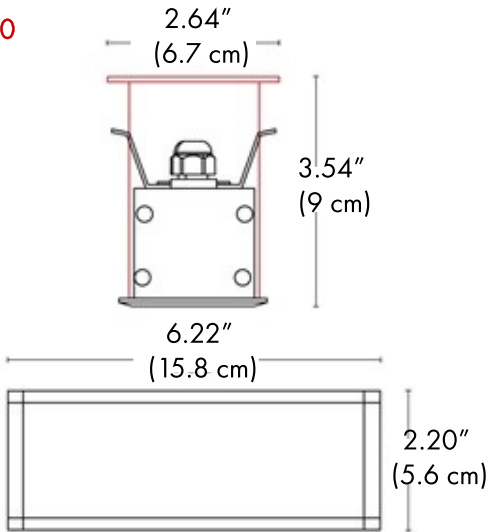

-150

THINK BOLLARD - THINK BULLARD

sales@gordonbullard.com
www.bullardbollards.com
1-877-964-4646

991 South Gull Lake Dr
Richland, MI 49083
USA