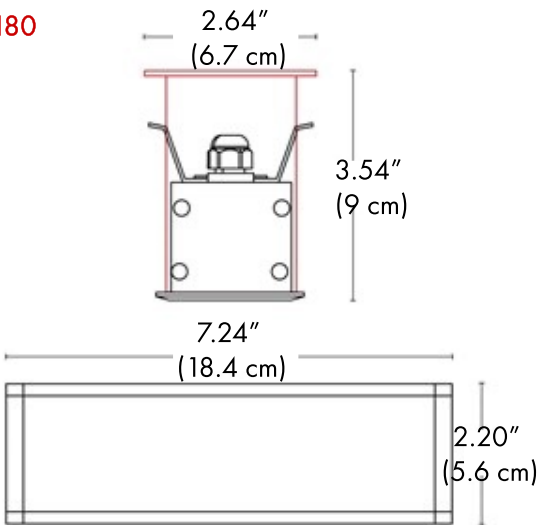

-180

THINK BOLLARD - THINK BULLARD

sales@gordonbullard.com
www.bullardbollards.com
1-877-964-4646

991 South Gull Lake Dr
Richland, MI 49083
USA