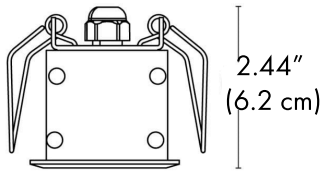

FIXTURE TYPE: _____

PROJECT NAME: _____

HOW TO ORDER:

CODE:

Example:
CODE: BB-1990.00BAAT-GH-50S-B54-1-DIM-02-AC204-AC543

BB-1990.00BAAT-GH
-50S-B54-1-DIM-02-AC204-AC543

1 MODELS:

-300S / -300

DIMENSIONS:

Length - L: 11.42" (29 cm)
Width - W: 2.20" (5.6 cm)
Height - H: 0.08" (0.2 cm)
Recessed depth - G: 2.44" (6.2 cm)

LIGHT SOURCE:

CODE | BEAM ANGLE | WATTAGE | KELVINS | LUMENS

-B17-1	17°	1 x 21W	27-65 K	1 x 2184 lm	700 mA
-B17-2		1 x 21W	3000 K	1 x 1964 lm	700 mA
-B17-3		1 x 21W	4000 K	1 x 2180 lm	700 mA
-B37-1	37°	1 x 21W	27-65 K	1 x 2184 lm	700 mA
-B37-2		1 x 21W	3000 K	1 x 1964 lm	700 mA
-B37-3		1 x 21W	4000 K	1 x 2180 lm	700 mA
-B50-1	50°	1 x 21W	27-65 K	1 x 2184 lm	700 mA
-B50-2		1 x 21W	3000 K	1 x 1964 lm	700 mA
-B50-3		1 x 21W	4000 K	1 x 2180 lm	700 mA
-B19-2	19°x32°	1 x 21W	3000 K	1 x 1964 lm	700 mA
-B19-3		1 x 21W	4000 K	1 x 2180 lm	700 mA

CUTOUT SHAPE:

Rectangular

2 DIMMING OPTIONS:

-NON NON-Dimmable
-DIM 0-10V
-CAS Casambi
-DAL Dali

3 FINISH OPTIONS:

-01 White matt   **-45** Corten matt
-02 Black matt   **-62** Antique grey matt
-05 Anthracite grey matt   **-65** Blue matt
-19 Light grey matt   **-80** Sand matt
-26 Bronze   **-83** Green matt

-300S