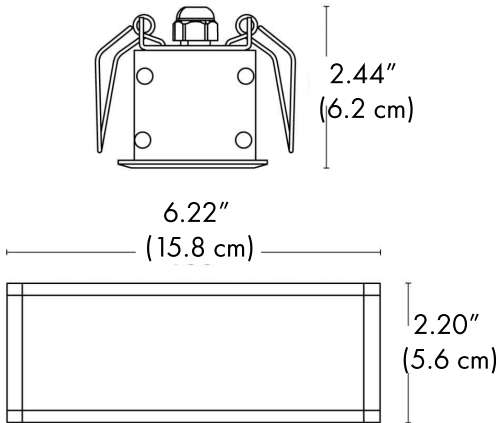

FIXTURE TYPE: _____

PROJECT NAME: _____

HOW TO ORDER:

CODE:

Example:
CODE: BB-1990.00BAAT-GH-50S-B54-1-DIM-02-AC204-AC543

BB-1990.00BAAT-GH
-50S-B54-1-DIM-02
-AC204-AC543

1 MODELS:

-150S / -150

DIMENSIONS:

Length - L: 6.22" (15.8 cm)
Width - W: 2.20" (5.6 cm)
Height - H: 0.08" (0.2 cm)
Recessed depth - G: 2.44" (6.2 cm)

LIGHT SOURCE:

CODE | BEAM ANGLE | WATTAGE | KELVINS | LUMENS

-B17-1	17°	1 x10.5W	27-65 K	1 x 1092 lm	700 mA
-B17-2		1 x10.5W	3000 K	1 x 982 lm	700 mA
-B17-3		1 x10.5W	4000 K	1 x 1090 lm	700 mA
-B37-1	37°	1 x10.5W	27-65 K	1 x 1092 lm	700 mA
-B37-2		1 x10.5W	3000 K	1 x 982 lm	700 mA
-B37-3		1 x10.5W	4000 K	1 x 1090 lm	700 mA
-B50-1	50°	1 x10.5W	27-65 K	1 x 1092 lm	700 mA
-B50-2		1 x10.5W	3000 K	1 x 982 lm	700 mA
-B50-3		1 x10.5W	4000 K	1 x 1090 lm	700 mA
-B19-2	19°x32°	1 x10.5W	3000 K	1 x 982 lm	700 mA
-B19-3		1 x10.5W	4000 K	1 x 1090 lm	700 mA
-B13-1	138°x 102°	1 x2.06W	3000 K	1 x 181 lm	24 V DC
-B13-2		1 x2.06W	4000 K	1 x 189 lm	24 V DC

CUTOUT SHAPE:

Rectangular

-150S