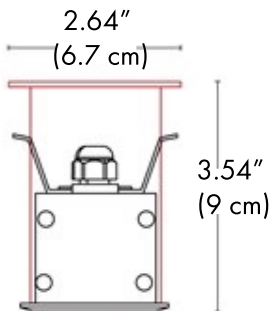

-300

THINK BOLLARD - THINK BULLARD

sales@gordonbullard.com
www.bullardbollards.com
1-877-964-4646

991 South Gull Lake Dr
Richland, MI 49083
USA