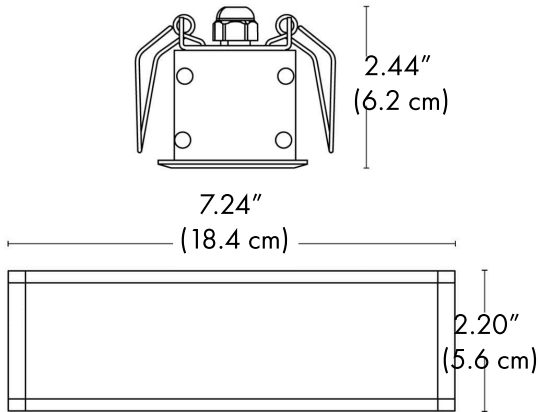

**BULLARD
BOLLARDS**
Think Bullard Think Bullard

**CODE:
BB-1990.00BAAT-GH**

FIXTURE TYPE: _____

PROJECT NAME: _____

HOW TO ORDER:

CODE:

Example:
**CODE: BB-1990.00BAAT-GH-50S-B54-1-
DIM-02-AC204-AC543**

BB-1990.00BAAT-GH
-50S-B54-1-DIM-02
-AC204-AC543

1 MODELS:

-180S/ -180

DIMENSIONS:

Length -	L:	7.24" (18.4 cm)
Width -	W:	2.20" (5.6 cm)
Height -	H:	0.08" (0.2 cm)
Recessed depth -	G:	2.44" (6.2 cm)

LIGHT SOURCE:

LED / 1 x 10.5 W / 700 mA

BEAM ANGLE:

54° x 106°

CCT&LUMENS:

-K30 3000 = 982 lm
-K40 4000 = 1090 lm

CUTOUT SHAPE:

Rectangular

-180S