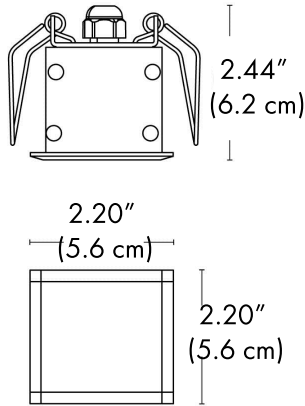

FIXTURE TYPE: _____

PROJECT NAME: _____

HOW TO ORDER:

CODE:

Example:
CODE: BB-1990.00BAAT-GH-50S-B54-1-DIM-02-AC204-AC543

BB-1990.00BAAT-GH
-50S-B54-1-DIM-02
-AC204-AC543

1 MODELS:

-50S / -50

DIMENSIONS:

Length - L: 2.20" (5.6 cm)
Width - W: 2.20" (5.6 cm)
Height - H: 0.08" (0.2 cm)
Recessed depth - G: 2.44" (6.2 cm)

LIGHT SOURCE:

CODE	BEAM ANGLE	WATTAGE	KELVINS	LUMENS	
-B54-1	54°x 89°	1 x 0.4W	3000 K	1 x 36 lm	24 V DC
-B54-2		1 x 0.4W	4000 K	1 x 36 lm	24 V DC
-B17-1	17°	1 x 2.1W	3000 K	1 x 196 lm	700 mA
-B17-2		1 x 2.1W	3000 K	1 x 196 lm	24 V DC
-B17-3		1 x 2.1W	4000 K	1 x 218 lm	700 mA
-B17-4		1 x 2.1W	4000 K	1 x 218 lm	24 V DC
-B37-1	37°	1 x 2.1W	3000 K	1 x 196 lm	700 mA
-B37-2		1 x 2.1W	3000 K	1 x 196 lm	24 V DC
-B37-3		1 x 2.1W	4000 K	1 x 218 lm	700 mA
-B37-4		1 x 2.1W	4000 K	1 x 218 lm	24 V DC
-B50-1	50°	1 x 2.1W	3000 K	1 x 196 lm	700 mA
-B50-2		1 x 2.1W	3000 K	1 x 196 lm	24 V DC
-B50-3		1 x 2.1W	4000 K	1 x 218 lm	700 mA
-B50-4		1 x 2.1W	4000 K	1 x 218 lm	24 V DC
-B19-1	19°x 32°	1 x 2.1W	3000 K	1 x 196 lm	700 mA
-B19-2		1 x 2.1W	3000 K	1 x 196 lm	24 V DC
-B19-3		1 x 2.1W	4000 K	1 x 218 lm	700 mA
-B19-4		1 x 2.1W	4000 K	1 x 218 lm	24 V DC

CUTOUT SHAPE:

Square

-50S