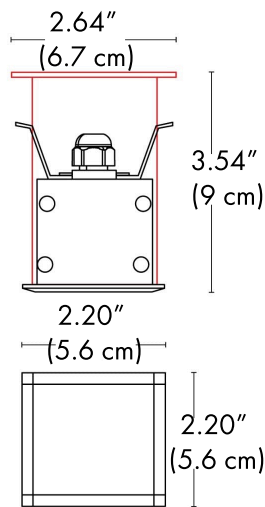

FIXTURE TYPE: _____

PROJECT NAME: _____

HOW TO ORDER:

CODE:

Example:
CODE: BB-1990.00BAAT-GH-50S-B54-1-DIM-02-AC204-AC543

BB-1990.00BAAT-GH
-50S-B54-1-DIM-02
-AC204-AC543

1 MODELS:

-50S / -50

DIMENSIONS:

Length - L: 2.20" (5.6 cm)
Width - W: 2.20" (5.6 cm)
Height - H: 0.08" (0.2 cm)
Recessed depth - G: 2.44" (6.2 cm)

LIGHT SOURCE:

CODE	BEAM ANGLE	WATTAGE	KELVINS	LUMENS	
-B54-1	54°x 89°	1 x 0.4W	3000 K	1 x 36 lm	24 V DC
-B54-2		1 x 0.4W	4000 K	1 x 36 lm	24 V DC
-B17-1	17°	1 x 2.1W	3000 K	1 x 196 lm	700 mA
-B17-2		1 x 2.1W	3000 K	1 x 196 lm	24 V DC
-B17-3		1 x 2.1W	4000 K	1 x 218 lm	700 mA
-B17-4		1 x 2.1W	4000 K	1 x 218 lm	24 V DC
-B37-1	37°	1 x 2.1W	3000 K	1 x 196 lm	700 mA
-B37-2		1 x 2.1W	3000 K	1 x 196 lm	24 V DC
-B37-3		1 x 2.1W	4000 K	1 x 218 lm	700 mA
-B37-4		1 x 2.1W	4000 K	1 x 218 lm	24 V DC
-B50-1	50°	1 x 2.1W	3000 K	1 x 196 lm	700 mA
-B50-2		1 x 2.1W	3000 K	1 x 196 lm	24 V DC
-B50-3		1 x 2.1W	4000 K	1 x 218 lm	700 mA
-B50-4		1 x 2.1W	4000 K	1 x 218 lm	24 V DC
-B19-1	19°x 32°	1 x 2.1W	3000 K	1 x 196 lm	700 mA
-B19-2		1 x 2.1W	3000 K	1 x 196 lm	24 V DC
-B19-3		1 x 2.1W	4000 K	1 x 218 lm	700 mA
-B19-4		1 x 2.1W	4000 K	1 x 218 lm	24 V DC

CUTOUT SHAPE:

Square

-50S

-50

THINK BOLLARD - THINK BULLARD

sales@gordonbullard.com

www.bullardbollards.com

1-877-964-4646

991 South Gull Lake Dr

Richland, MI 49083

USA