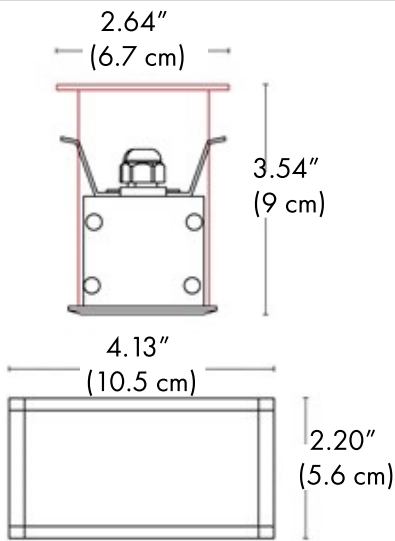

-100

THINK BOLLARD - THINK BULLARD

sales@gordonbullard.com
www.bullardbollards.com
1-877-964-4646

991 South Gull Lake Dr
Richland, MI 49083
USA